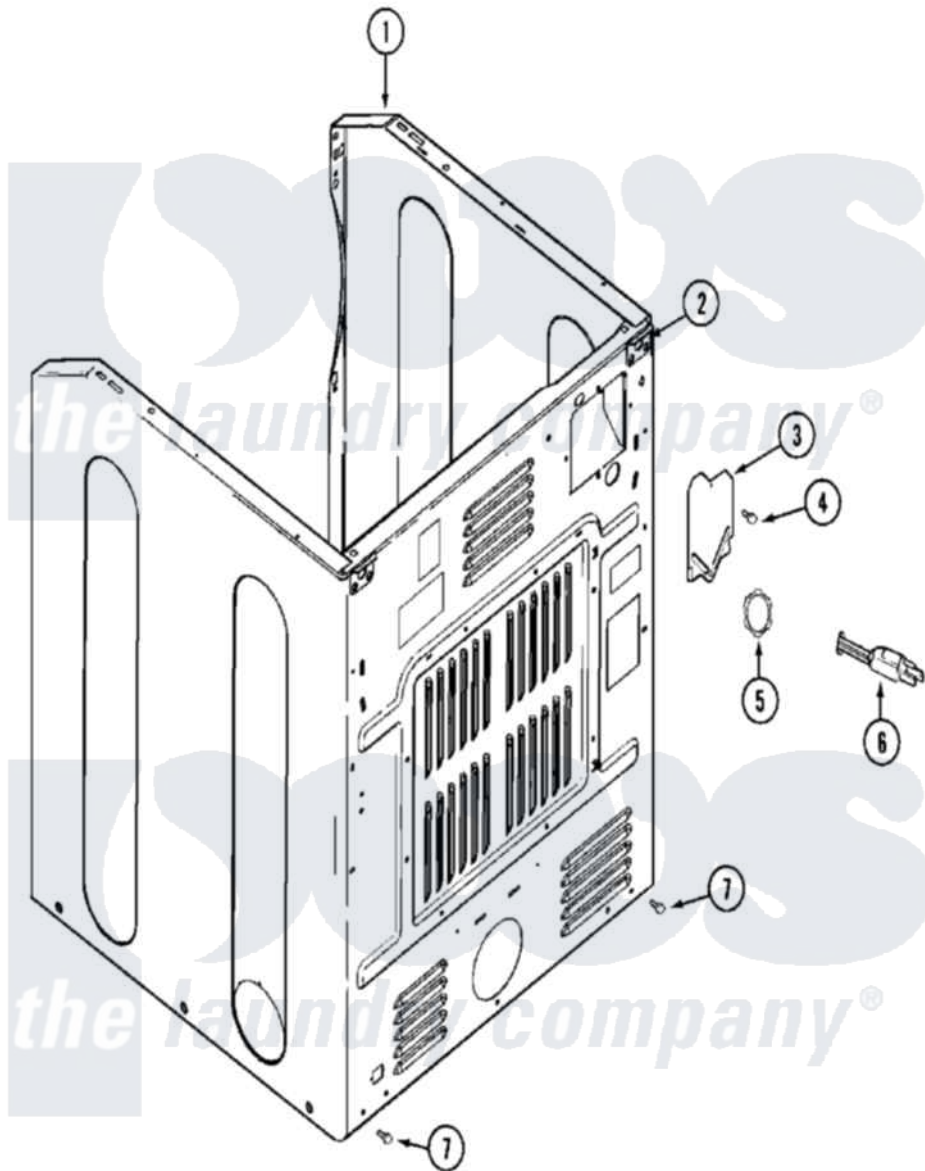

# Maytag MDE14PRAYW 03 - CABINET-REAR

Maytag [Commercial Maytag MDE14PRAYW Dryer Parts](#) Parts Diagram 03 - CABINET-REAR  
 Click on the part number to view part

Item	Original Part Number	Replaced By	Status	Part Description
001	<a href="#">22003639</a>			Cabinet Assembly
"	<a href="#">33002626</a>			Cabinet, Assembly
002	<a href="#">22001995</a>			Screw Note: Screw, Tumbler Front And Shroud
"	22003367	<a href="#">22004095</a>		Hinge, Plastic
"	NLA		Not Available	BRACKET, CABINET HINGE
003	<a href="#">33001795</a>			Cover, Terminal Block
004	<a href="#">22001995</a>			Screw Note: Screw, Tumbler Front And Shroud
005	<a href="#">33001425</a>			Locknut, Eared For Canadian
006	22001178	<a href="#">22003062</a>		Cord, Power
"	305168	<a href="#">33002916</a>		Power Cord, Canadian 240V
007	<a href="#">22001995</a>			Screw Note: Screw, Tumbler Front And Shroud
008	33002053	<a href="#">211881</a>		Grommet, Cord Part Not Used-Gas Models Only