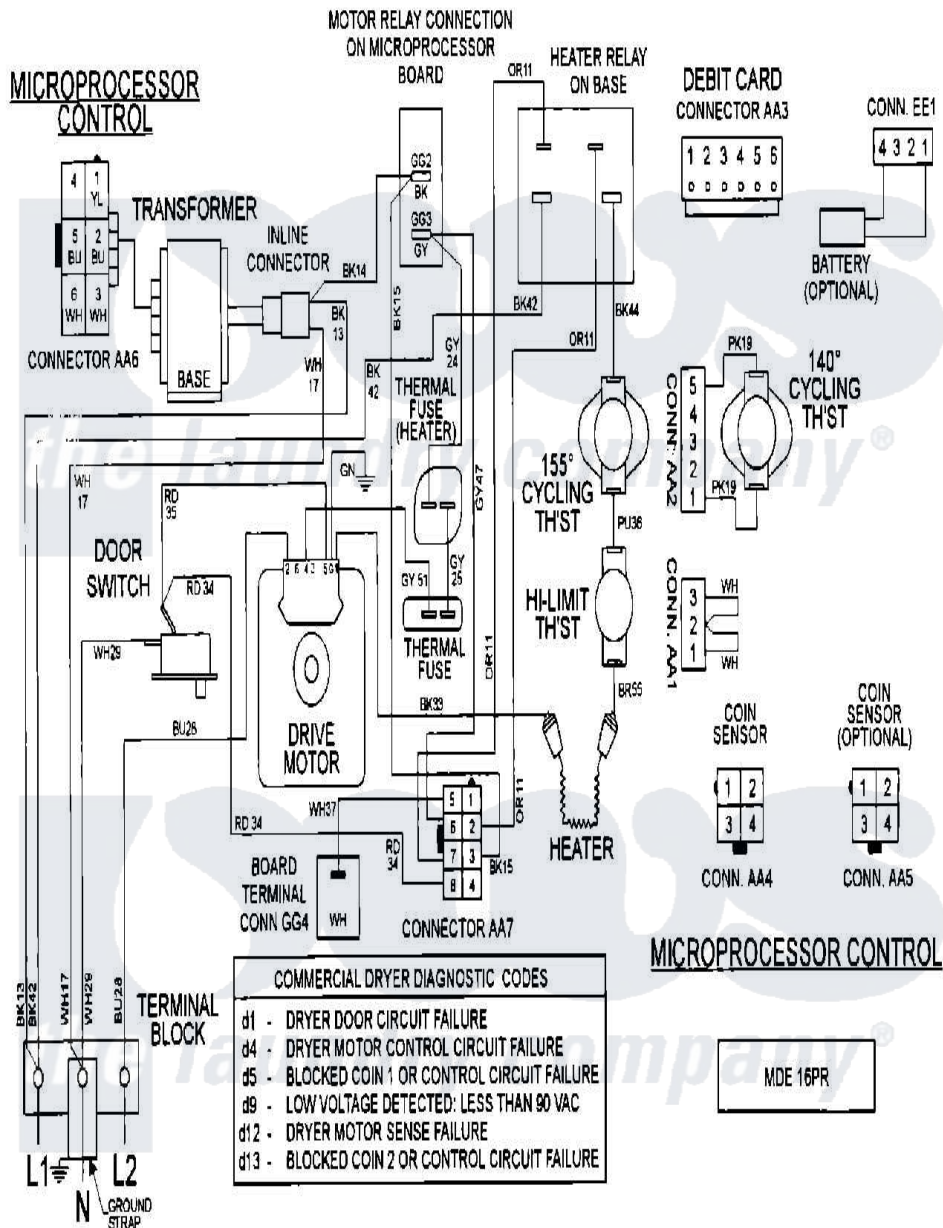

Maytag MDE14PRAYW 07 - WIRING INFORMATION

Maytag [Commercial Maytag MDE14PRAYW Dryer Parts](#) Parts Diagram 07 - WIRING INFORMATION
 Click on the part number to view part

Item	Original Part Number	Replaced By	Status	Part Description
001	NLA		Not Available	WIRING INFORMATION