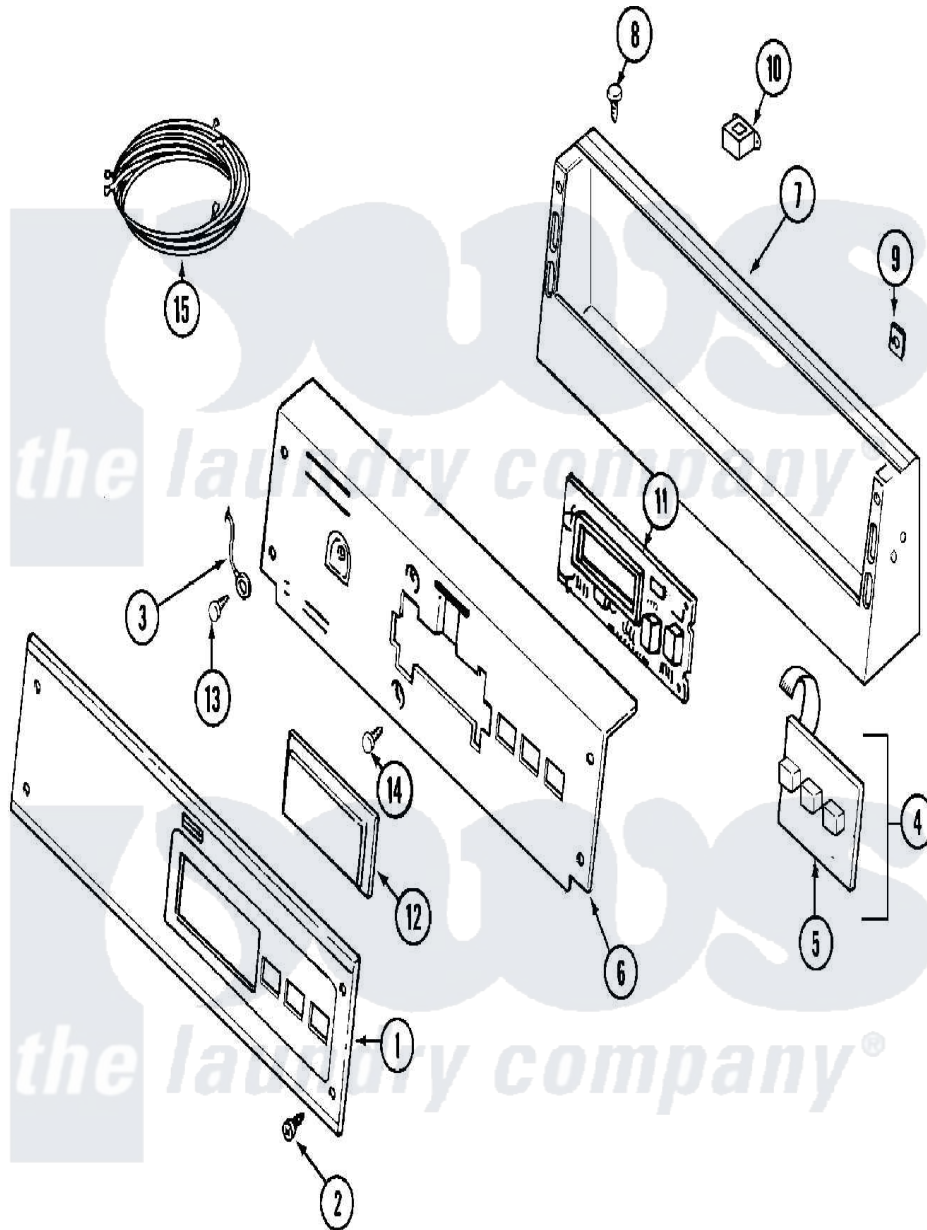

Maytag MDE14PRAZW 01 - CONTROL PANEL

Maytag [Commercial Maytag MDE14PRAZW Dryer Parts](#) Parts Diagram 01 - CONTROL PANEL
 Click on the part number to view part

Item	Original Part Number	Replaced By	Status	Part Description
001	33001955	33002939		Facia - Pr
002	215506			Screw, Control Panel Overlay
003	22001959			Wire, Ground
004	215527	W10140652		Screw, 6-20 X 1/2
"	306694			Backup Plate With Switch
005	215517	W10131113		Push Button
006	22001511	22002954		Deflector, Water
"	33001956	W10124215		Bracket, Control
007	22003101			Console
008	22001996	3370225		Screw
009	215003			Fastener, Panel And Bracket
010	211251			Screw, Transformer
"	22001419			Nut, Transformer
"	22001960			Transformer
011	33001204			Stand-Off, Ccontrol Board
"	33001746	W10130081		Control Board

"	912077		Locknut, Reader Harness
012	22001962	W10131114	Cover, Display
013	211252		Screw, Ground Wire
014	215526		Screw, Circuit Board
015	33001856		Reader Harness Kit
016	22001976		Bezel
017	22001973		Harness, Pr Service