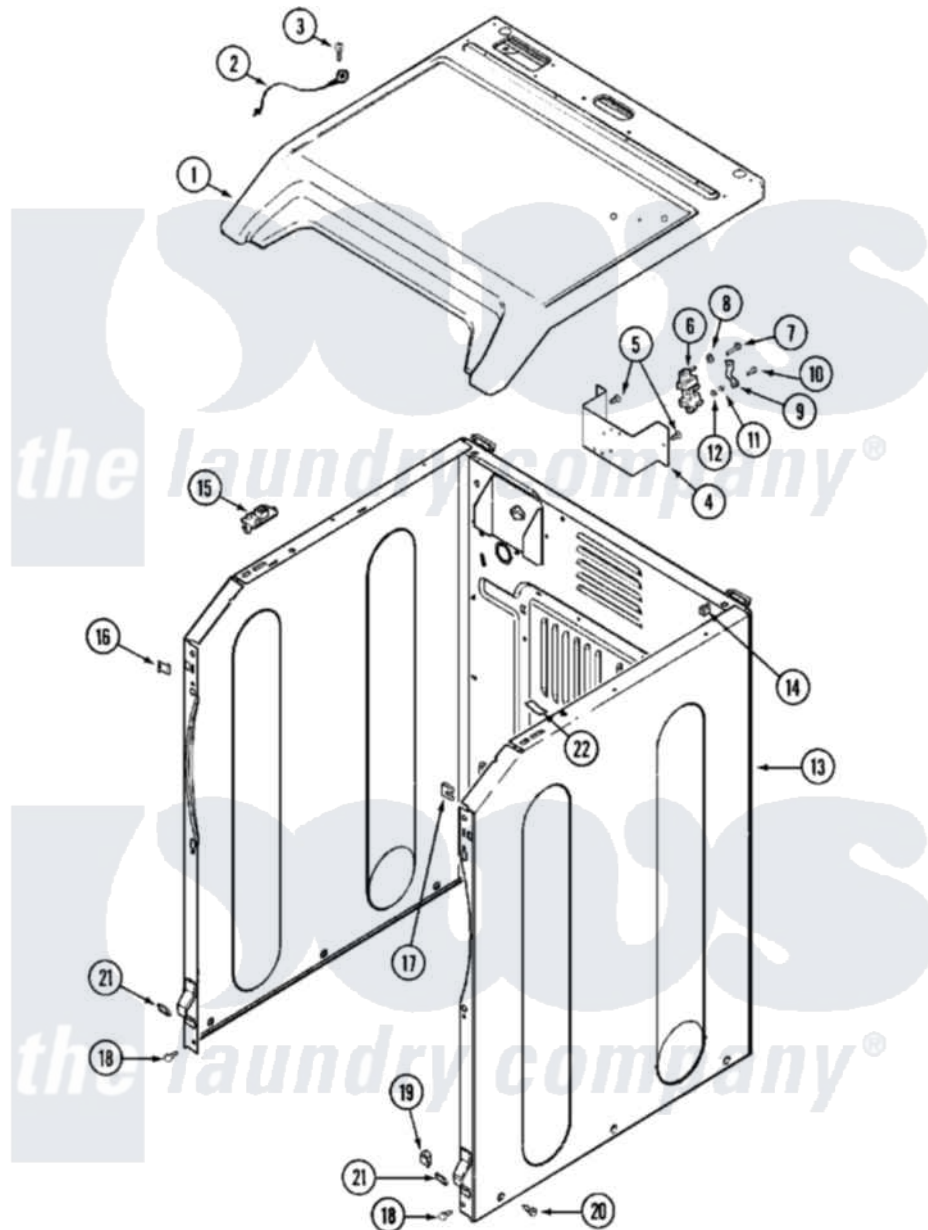

Maytag MDE14PRAZW 02 - CABINET-FRONT

Maytag [Commercial Maytag MDE14PRAZW Dryer Parts](#) Parts Diagram 02 - CABINET-FRONT
 Click on the part number to view part

Item	Original Part Number	Replaced By	Status	Part Description
001	33002627			Cover, Top
"	NLA		Not Available	CABINET (WHT)
002	22001959			Wire, Ground
003	210186	3370225		Screw
004	NLA		Not Available	BRACKET, TERMINAL BLOCK---NA
005	22001995			Screw Note: Screw, Tumbler Front And Shroud
006	33001244			Block, Terminal
007	Y312209	W10001200		Screw
008	Y311270			Washer, Terminal Block
009	Y312184			Strap, Grounding
010	NLA		Not Available	SCREW, GROUND STRAP
011	311484	112432		Nut
012	311093			Washer, Terminal Connection
013	22003639			Cabinet Assembly
014	310933	33002194		Nut, Speed

015	33001872	33002891	Pin, Locator
016	22002049		Clip Note: Clip, Front Panel
017	213280	204439	Screw And Fstner Assembly
018	22001995		Screw Note: Screw, Tumbler Front And Shroud
019	Y310376		Clip, Door Switch Harness
020	213007		Xfor Cabinet See Cabinet, Back
"	22003409	213007	Xfor Cabinet See Cabinet, Back
021	213280	204439	Screw And Fstner Assembly
"	22002239		Clip, Front Panel
022	33002073	Y310376	Clip, Door Switch Harness
023	33001836		Strap, Top Cover Support