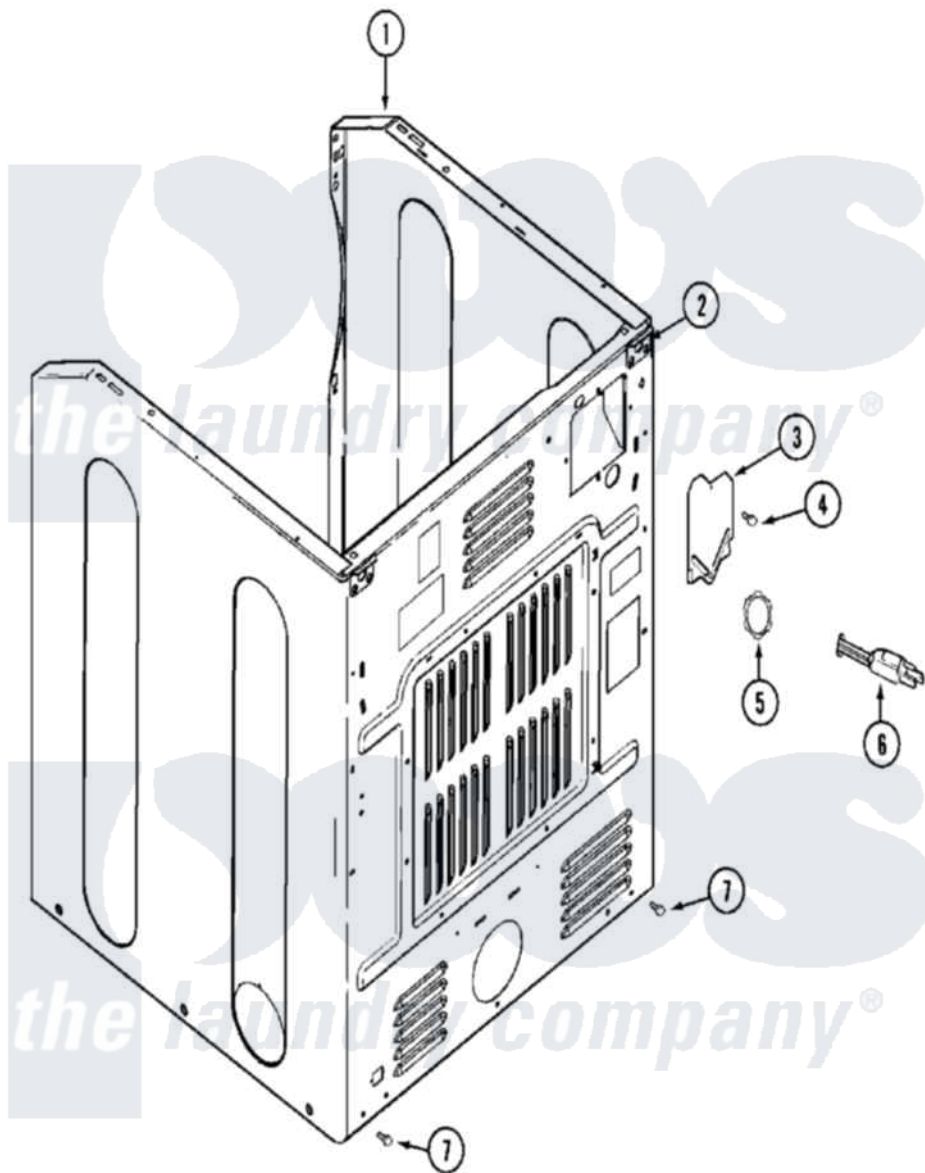

# Maytag MDE14PRAZW 03 - CABINET-REAR

Maytag [Commercial Maytag MDE14PRAZW Dryer Parts](#) Parts Diagram 03 - CABINET-REAR  
 Click on the part number to view part

Item	Original Part Number	Replaced By	Status	Part Description
001	<a href="#">22003639</a>			Cabinet Assembly
"	<a href="#">33002626</a>			Cabinet, Assembly
002	<a href="#">22001995</a>			Screw Note: Screw, Tumbler Front And Shroud
"	22003367	<a href="#">22004095</a>		Hinge, Plastic
"	NLA		Not Available	BRACKET, CABINET HINGE
003	<a href="#">33001795</a>			Cover, Terminal Block
004	<a href="#">22001995</a>			Screw Note: Screw, Tumbler Front And Shroud
005	<a href="#">33001425</a>			Locknut, Eared For Canadian
006	22001178	<a href="#">22003062</a>		Cord, Power
"	305168	<a href="#">33002916</a>		Power Cord, Canadian 240V
007	<a href="#">22001995</a>			Screw Note: Screw, Tumbler Front And Shroud
008	33002053	<a href="#">211881</a>		Grommet, Cord Part Not Used-Gas Models Only