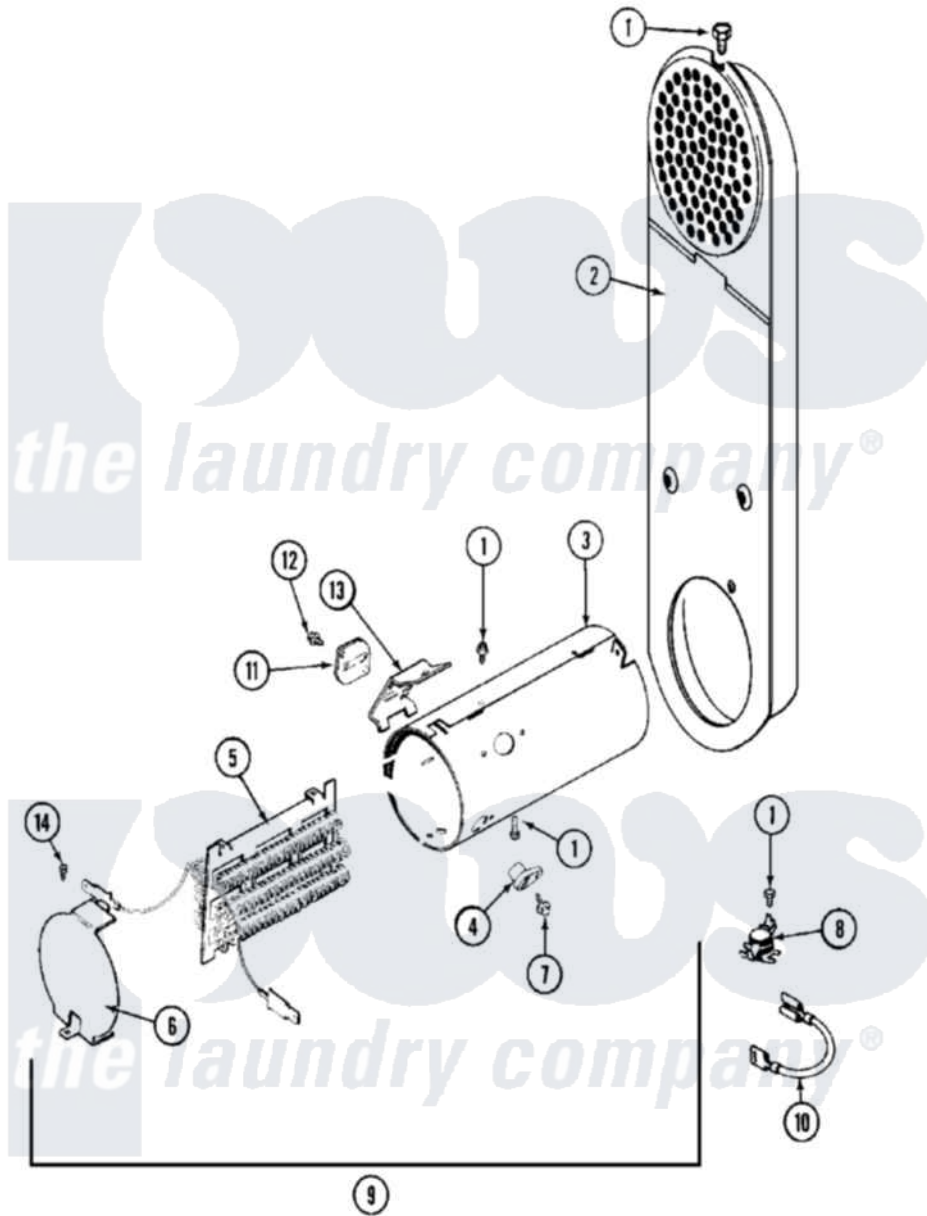

# Maytag MDE14PRAZW 04 - HEATER

Maytag Commercial Maytag MDE14PRAZW Dryer Parts Parts Diagram 04 - HEATER  
 Click on the part number to view part

Item	Original Part Number	Replaced By	Status	Part Description
001	<a href="#">211294</a>	<a href="#">90767</a>		Screw, 8A X 3/8 HeX Washer Head Tapping
002	33001803	<a href="#">33003038</a>		Assembly, Inlet Duct-Elec
003	<a href="#">314995</a>			Enclosure, Heater
004	<a href="#">314998</a>			Insulator, Terminal
005	307185	<a href="#">308614</a>		Heater Sub-Assembly
006	<a href="#">314999</a>			Shield, Radiant
007	NLA		Not Available	SCREW, TERMINAL INSULATOR
008	<a href="#">303396</a>			Thermostat, Hi-Limit
009	<a href="#">307178</a>			Heater Assembly
"	<a href="#">307179</a>			Heater Assembly
010	<a href="#">Y307173</a>			Wire, Jumper
011	<a href="#">307473</a>			Fuse, Thermal
012	NLA		Not Available	SCREW, THERMAL FUSE
013	<a href="#">315346</a>			Bracket, Thermal Fuse
014	33002046	<a href="#">693995</a>		Screw, Hex Head