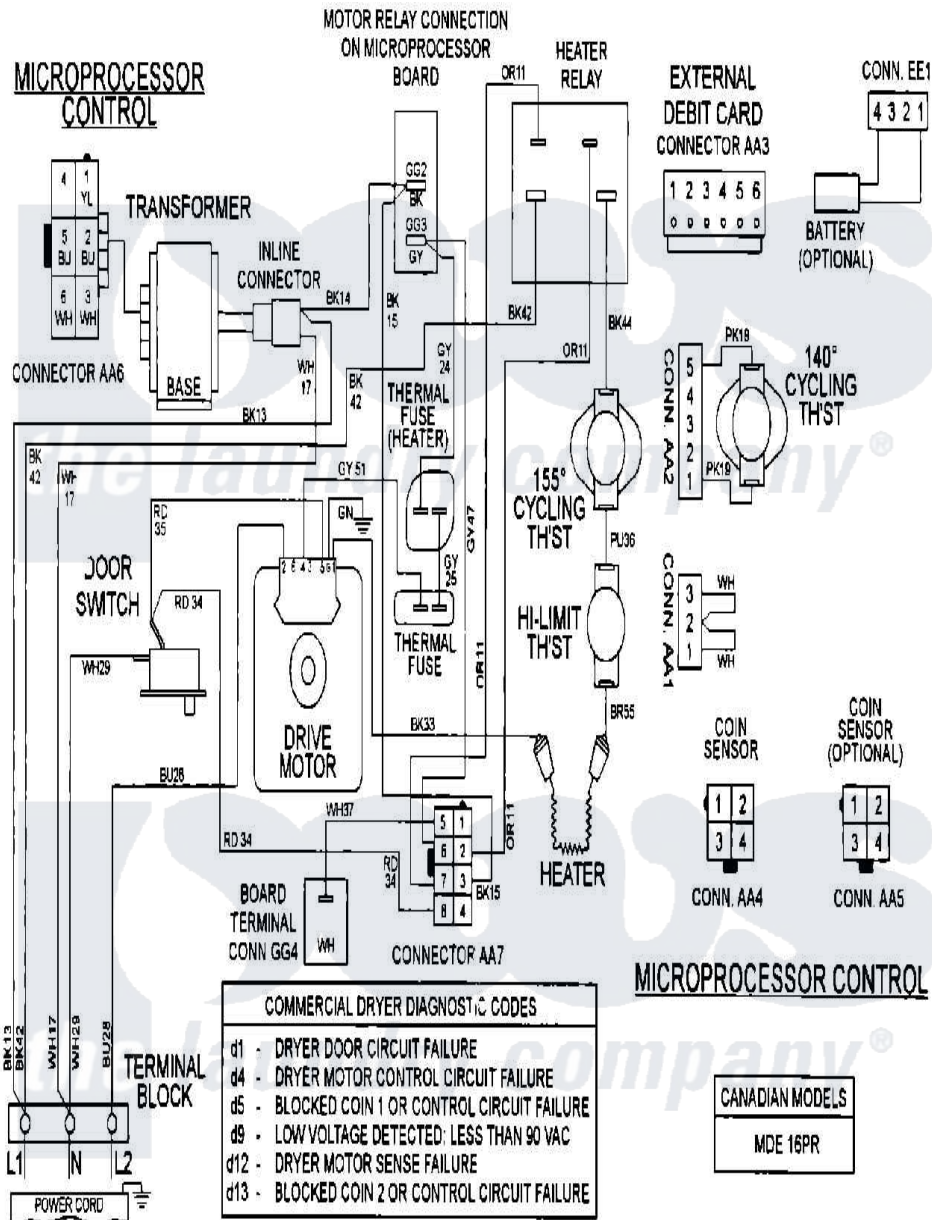

# Maytag MDE14PRAZW 06 - WIRING INFORMATION

Maytag [Commercial Maytag MDE14PRAZW Dryer Parts](#) Parts Diagram 06 - WIRING INFORMATION  
 Click on the part number to view part

Item	Original Part Number	Replaced By	Status	Part Description
001	NLA		Not Available	WIRING INFORMATION