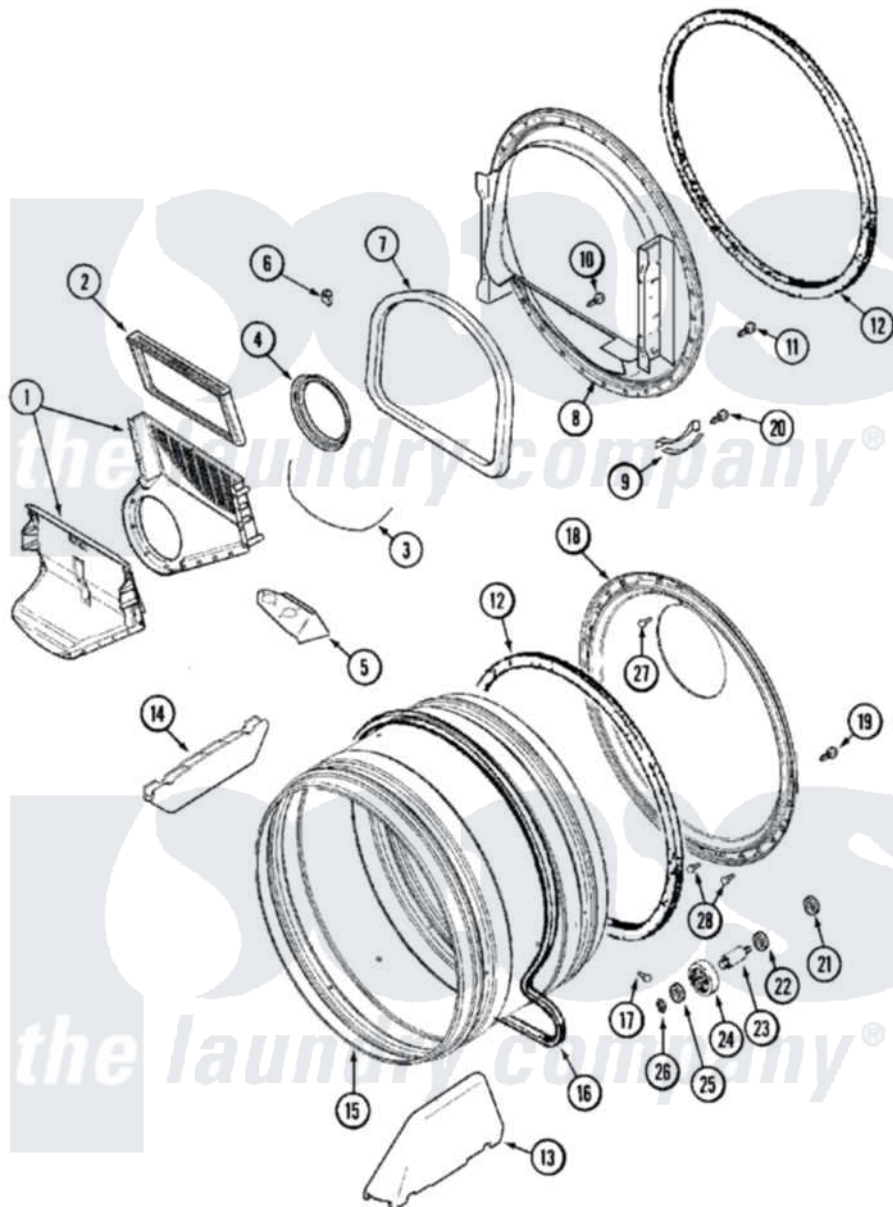

Maytag MDE14PRAZW 07 - TUMBLER

Maytag [Commercial Maytag MDE14PRAZW Dryer Parts](#) Parts Diagram 07 - TUMBLER
 Click on the part number to view part

Item	Original Part Number	Replaced By	Status	Part Description
001	33001799			Outlet Duct Assembly Note: Outlet Duct Assembly
002	33001804	33002790		Lint Filter
003	NLA		Not Available	SEAL, OUTLET DUCT
004	33001758	33002560		Seal, Blower
005	33001837			Cover, Thermostat
006	Y310376			Clip, Door Switch Harness
007	33001767			Seal, Shroud
008	33001802			Front, Tumbler
009	306508			Tumbler Bearing Kit ----W
010	NLA		Not Available	SCREW, OUTLET DUCT (PHILLIPS)
011	33001855	33002917		Screw, No.10-16
012	33001807			Seal, Tumbler
013	33001756	33002032		Baffle
014	33001755			Baffle
015	33001794	33001889		Tumbler

016	33001777	33002535	V-Belt
017	33001788	33002973	Screw, No.9-15 X 1.00 Hx WS
018	33001801		Back, Tumbler
019	33002190		SCrew, C BraCe, BraCket, Cabinet
020	210720		Rivet, Bearing To Tumbler Fmt
021	33001443		Nut, Hex
022	Y313347	312535	Washer, Vault Mounting Brk.
023	Y312948	6-3129480	Shaft- Tumbler
024	Y303373	12001541	Drum Roller/Washer Assembly--W
025	312535		Washer, Vault Mounting Brk.
026	410233	9703438	Ring-Retr
027	210932		Screw, No.8 X 9/16 Ctsk Note: Screw, Inlet Duct
028	22001996	3370225	Screw