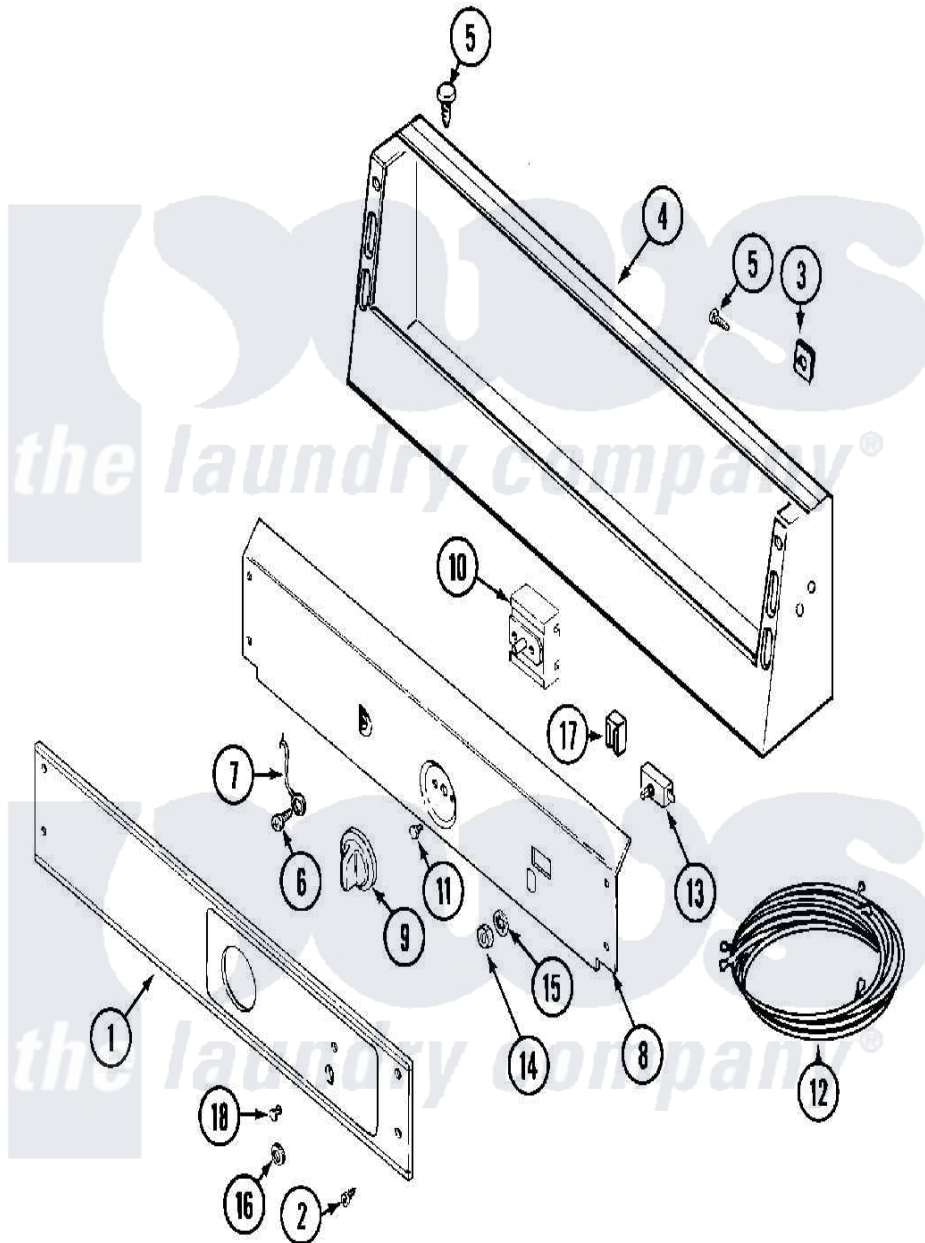

Maytag MDE16CSAGW 01 - CONTROL PANEL

Maytag [Commercial Maytag MDE16CSAGW Dryer Parts](#) Parts Diagram 01 - CONTROL PANEL
 Click on the part number to view part

Item	Original Part Number	Replaced By	Status	Part Description
001	NLA		Not Available	PANEL, CONTROL
002	215506			Screw, Control Panel Overlay
003	215506			Screw, Control Panel Overlay
004	22002329			Console
"	22002330	22002889		Console
"	22003089			Console
005	212276	W10116760		Screw
006	211252			Screw, Ground Wire
007	205810			Wire, Ground
008	33001959			Bracket, Back
"	33002522			Bracket, Back
"	NLA		Not Available	BRACKET, BACK (ALM)
009	306938			Knob, Selector Switch
010	307237	W10327105		Switch, Cycle Selection
"	33002276			Switch, Cycle Selector
011	Y313588	488234		Screw 8-32 X 1/4

012	33001961		Wire Harness, Main
"	33002240		Wire Harness, Main
"	33002243		Wire Harness, Main
"	NLA	Not Available	WIRE HARNESS, MAIN
013	306940	W10149462	Switch, Push-To-Start
014	Y312706	422617	Nut
015	312751		Lockwasher, Start Switch
016	Y312702		Knurled Nut, Start Switch
017	204075	Not Available	PILOT LAMP (DG MODELS ONLY)
"	22001365	W10139459	Lamp-Indicator 230 V.
018	215564		Lens, Indicator Light
019	16009021		Manual, Service-No Refund