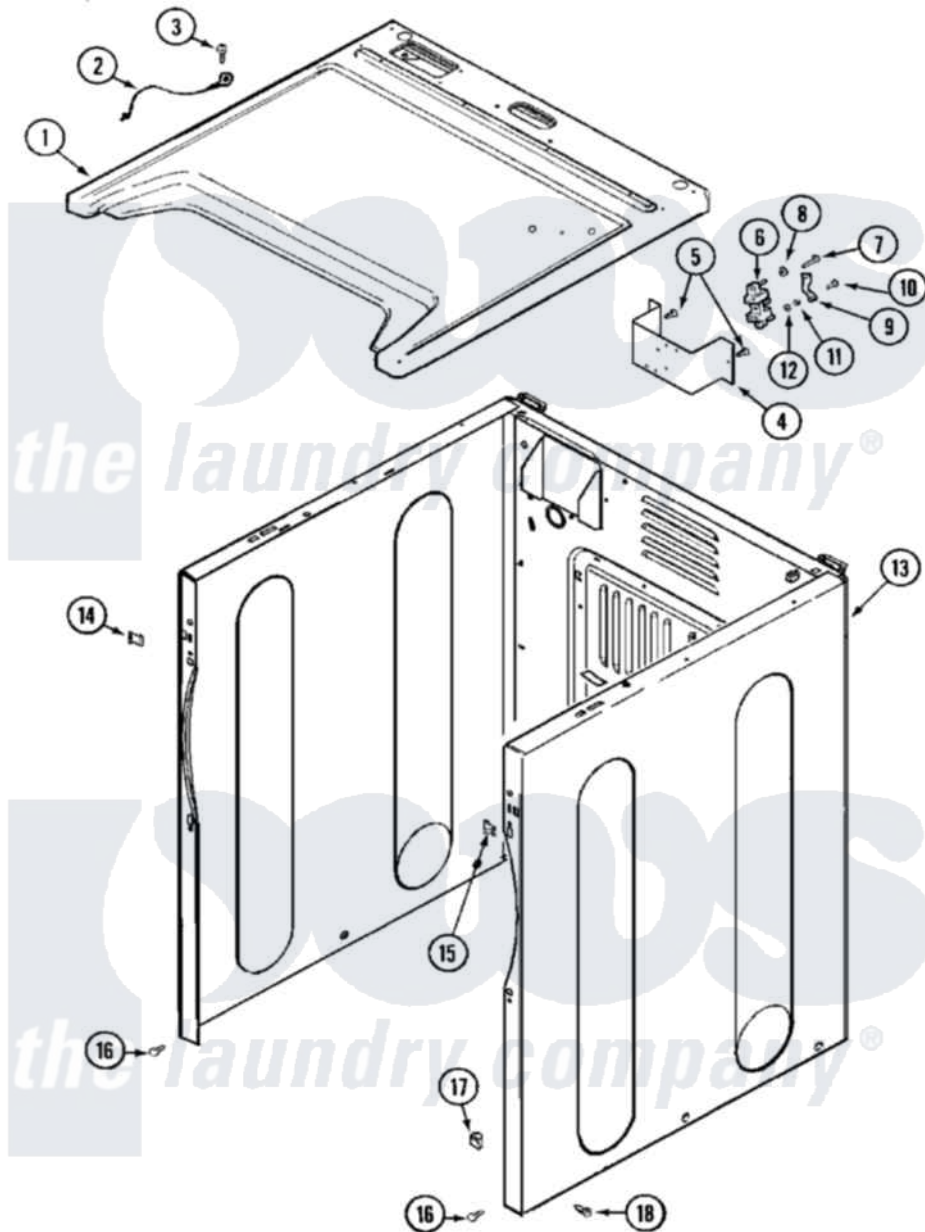

Maytag MDE16CSAGW 02 - CABINET-FRONT

Maytag [Commercial Maytag MDE16CSAGW Dryer Parts](#) Parts Diagram 02 - CABINET-FRONT
 Click on the part number to view part

Item	Original Part Number	Replaced By	Status	Part Description
001	33001949			Cover, Top
"	33002633			Cover, Top
"	NLA		Not Available	COVER, TOP (ALM)
002	22001959			Wire, Ground
003	210186	3370225		Screw
004	NLA		Not Available	BRACKET, TERMINAL BLOCK---NA
005	22001995			Screw Note: Screw, Tumbler Front And Shroud
006	33001244			Block, Terminal
"	33002106			Shield, Terminal Block
007	Y312209	W10001200		Screw
008	Y311270			Washer, Terminal Block
009	Y312184			Strap, Grounding
010	NLA		Not Available	SCREW, GROUND STRAP
011	311484	112432		Nut
012	311093			Washer, Terminal Connection