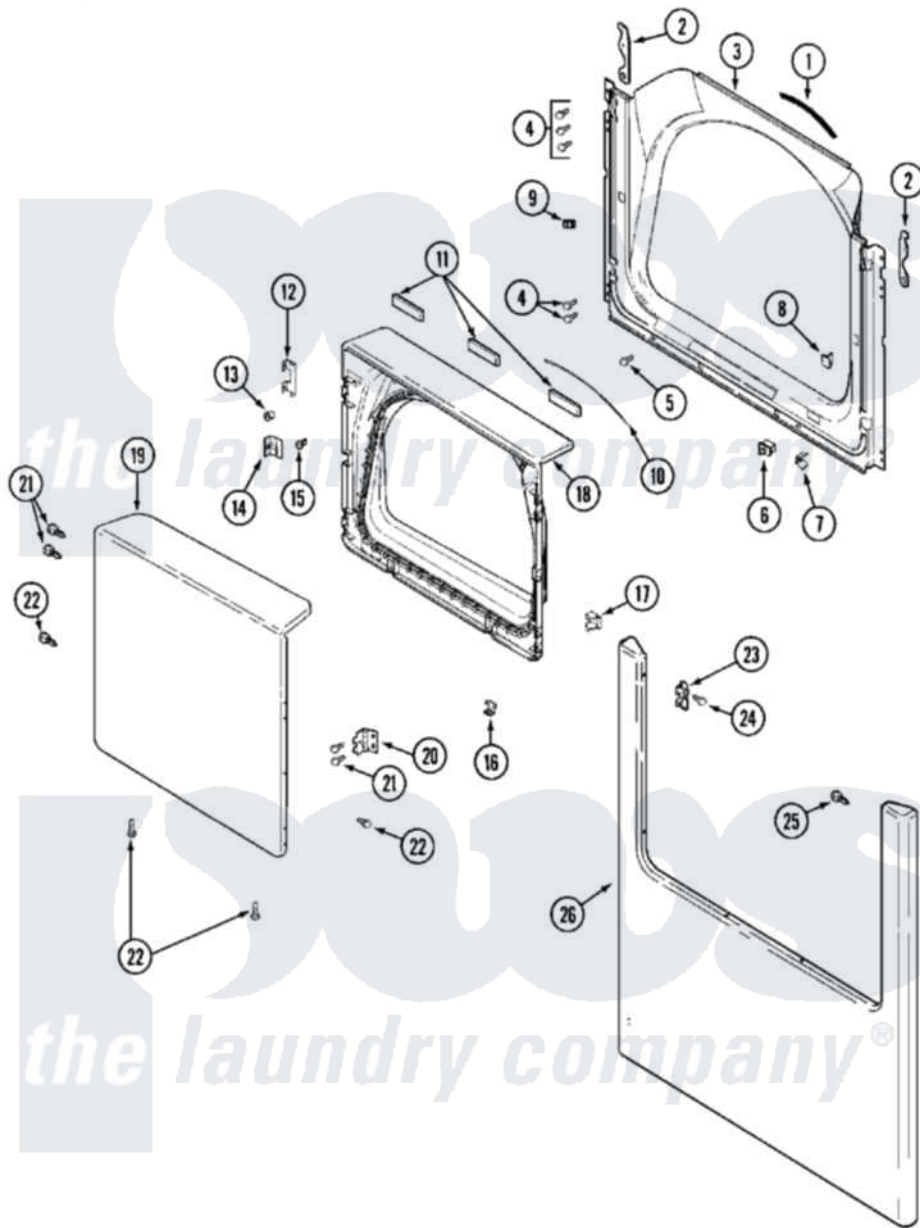

Maytag MDE16CSAGW 03 - DOOR

Maytag [Commercial Maytag MDE16CSAGW Dryer Parts](#) Parts Diagram 03 - DOOR
 Click on the part number to view part

Item	Original Part Number	Replaced By	Status	Part Description
001	33001767			Seal, Shroud
002	22002247	33002597		Hook, Security
003	33001900			Shroud
"	33001954			Shroud
"	NLA		Not Available	(ALM)
004	22001995			Screw Note: Screw, Tumbler Front And Shroud
005	33001768			Screw, Shroud Note: Screw, Shroud And Outlet Duct
006	33001509	W10169313		Switch-Dor
"	33002167			Switch, Door
"	33002239			Switch, Door
007	33001760			Bracket, Hinge
008	NLA		Not Available	PLUG, DOOR CATCH
009	Y304578	LA-1003		Door Catch Kit
010	33002094			Seal, Door
011	33001268		Not Available	PAD, DOOR

012	22002038		Clip, Door
013	33001771		Bushing, Inner Door
014	33001793		Bracket, Strike
015	33001761		Strike, Door
016	22002039		Clip, Door
017	33001763		Plug, Inner Door
018	22002039		Clip, Door
"	22002063		Screw No.8-18AB Wafer Head
"	33001899		Door, Inner
"	33001908		DOOR, INNER (ALM)
"	33002351		Screw
019	33001904		Door, Outer
"	NLA	Not Available	(ALM)
020	33001759		Hinge, Door
021	22002062	98006631	Screw
022	22002063		Screw No.8-18AB Wafer Head
"	22002064	489355	Screw, 8 X 1/2
023	33001764		Cover, Hinge Hole
"	33001765		Cover, Hinge Hole
024	33001846		Screw, Hinge Hole Cover
025	22002243		Screw, Front Panel And Hinge
"	22002244		Clip, Grounding
026	213280	204439	Screw And Fstner Assembly
"	22002239		Clip, Front Panel
"	33001901		Panel, Front
"	NLA	Not Available	(ALM)