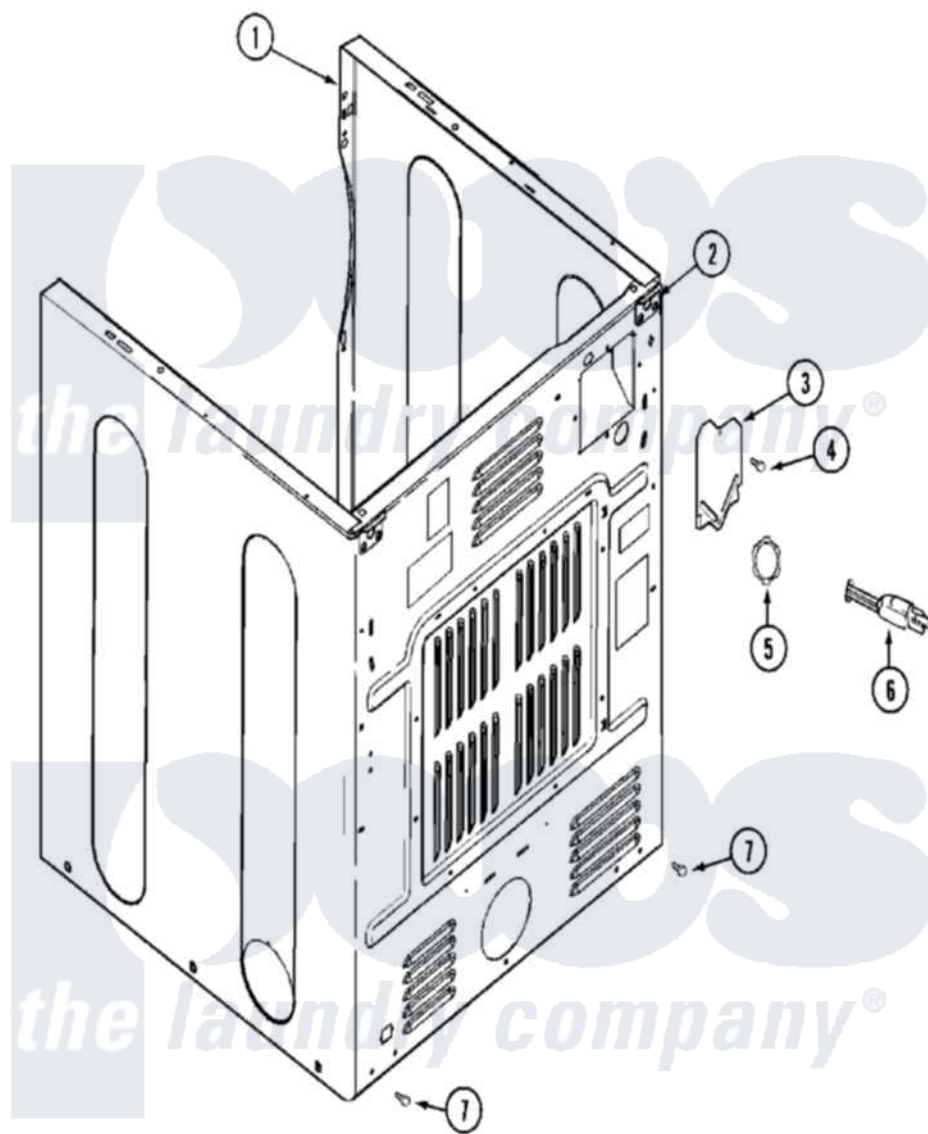

Maytag MDE16CSAGW 04 - CABINET-REAR

Maytag [Commercial Maytag MDE16CSAGW Dryer Parts](#) Parts Diagram 04 - CABINET-REAR
 Click on the part number to view part

Item	Original Part Number	Replaced By	Status	Part Description
001	NLA		Not Available	CABINET (WHT)
002	22001995			Screw Note: Screw, Tumbler Front And Shroud
"	22003367	22004095		Hinge, Plastic
"	NLA		Not Available	BRACKET, CABINET HINGE
003	33001795			Cover, Terminal Block
004	22001995			Screw Note: Screw, Tumbler Front And Shroud
"	Y912873			Screw, Terminal Block Bracket
005	33001425			Locknut, Eared For Canadian
006	305168	33002916		Power Cord, Canadian 240V
007	22001995			Screw Note: Screw, Tumbler Front And Shroud