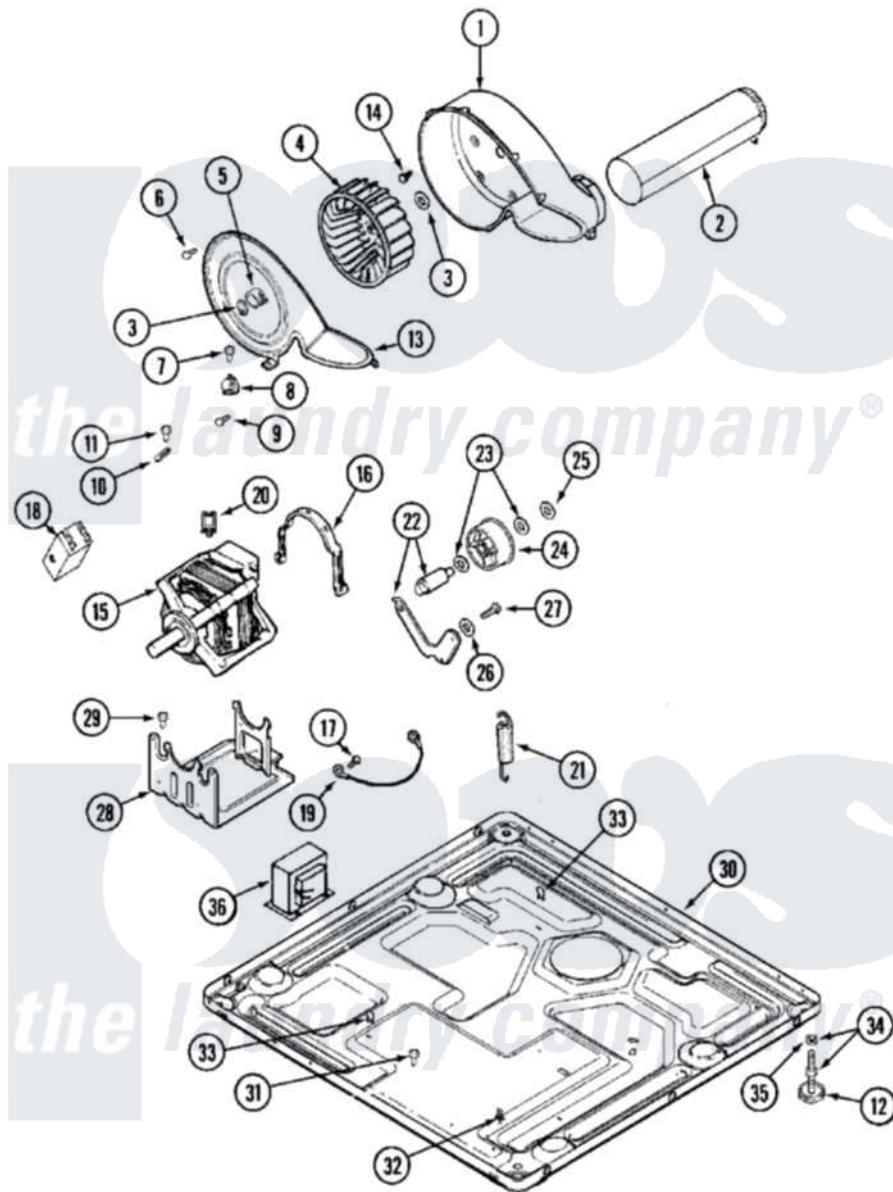

Maytag MDE16CSAGW 07 - MOTOR DRIVE

Maytag Commercial Maytag MDE16CSAGW Dryer Parts Parts Diagram 07 - MOTOR DRIVE
 Click on the part number to view part

Item	Original Part Number	Replaced By	Status	Part Description
001	33001789			Housing, Blower
002	22001995			Screw Note: Screw, Tumbler Front And Shroud
"	33001800			Duct Assembly, Exhaust
003	410233	9703438		Ring-Retrn
004	33001790			Wheel, Blower
"	33002797			Wheel, Blower
005	312967			Clamp, Blower Housing
006	33001855	33002917		Screw, No.10-16
007	Y313561			Screw----NA
008	303392			Thermostat, Cycling
"	306967			Thermostat, Multi-Temp Part Not Used Mde26ct-MN Only
"	33001306			Wire Harness, Thermostats
009	22001996	3370225		Screw
010	33001762			Fuse, Thermal
011	NLA		Not Available	SCREW, THERMAL CUT-OFF