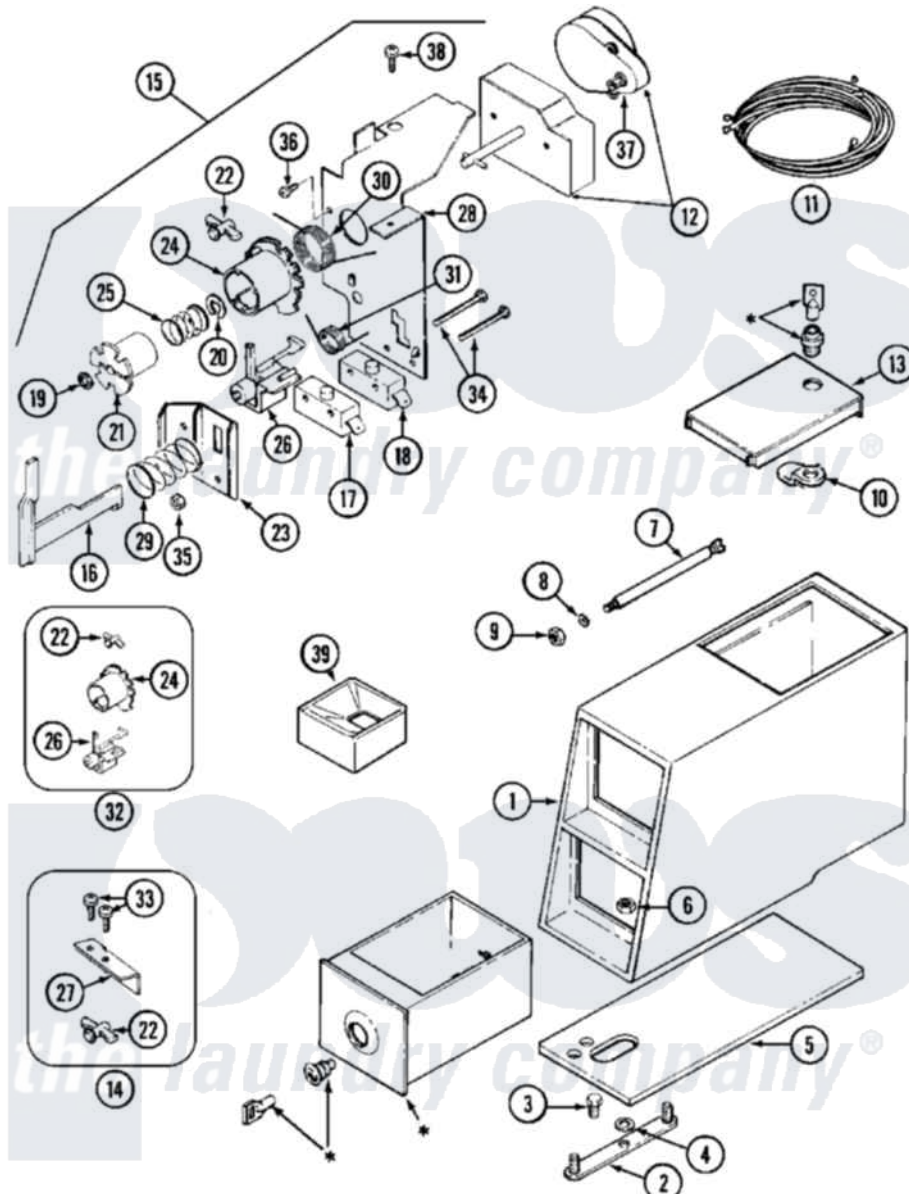

# Maytag MDE16CSAGW 08 - CONTROL CENTER

\* CONTACT YOUR COMMERCIAL LAUNDRY DISTRIBUTOR

Maytag [Commercial Maytag MDE16CSAGW Dryer Parts](#) Parts Diagram 08 - CONTROL CENTER  
 Click on the part number to view part

Item	Original Part Number	Replaced By	Status	Part Description
001	22002478		Not Available	VAULT, COIN (WHT) (ORIGINAL COIN VAULT NLA USE)
"	22002479	<a href="#">22002885</a>		Vault, Coin
002	22001810		Not Available	STRAP, MOUNTING
003	<a href="#">211294</a>	<a href="#">90767</a>		Screw, 8A X 3/8 HeX Washer Head Tapping
004	<a href="#">910309</a>			Washer, Mounting Strap
005	<a href="#">22002072</a>			Gasket, Control Center
"	22002073	<a href="#">22002618</a>		Gasket, Control Center
006	<a href="#">Y052740</a>	<a href="#">62739</a>		Nut, Lock
007	22001903	<a href="#">8576635</a>		Bolt
008	<a href="#">910387</a>			Lockwasher, Vault Assembly
009	<a href="#">Y052721</a>			Nut, Terminal Block Plate
010	NLA		Not Available	CAM, LOCKING
011	<a href="#">33001195</a>			Wire Harness, Timer
012	33001155	<a href="#">33002115</a>		Timer