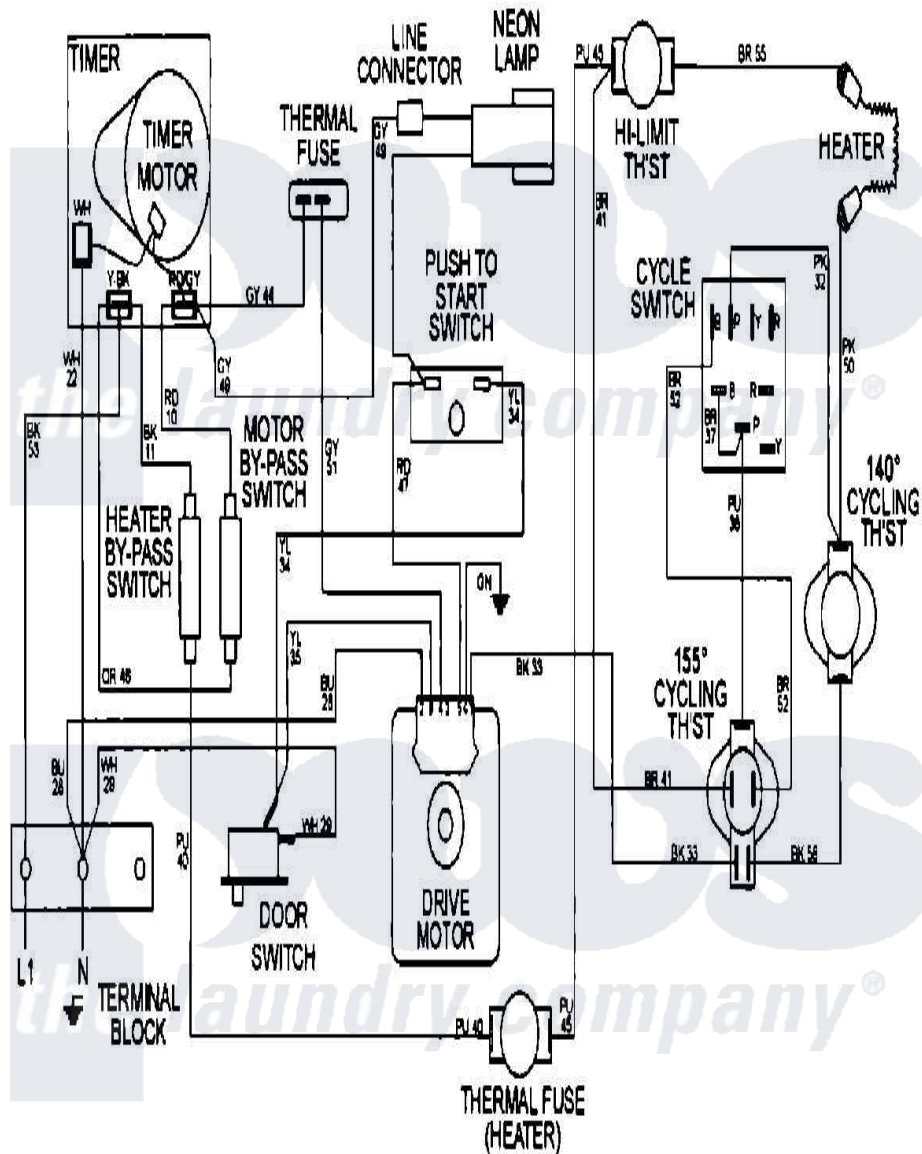

# Maytag MDE16CSAGW 09 - WIRING INFORMATION

Maytag [Commercial Maytag MDE16CSAGW Dryer Parts](#) Parts Diagram 09 - WIRING INFORMATION  
 Click on the part number to view part

Item	Original Part Number	Replaced By	Status	Part Description
001	NLA		Not Available	WIRING INFORMATION