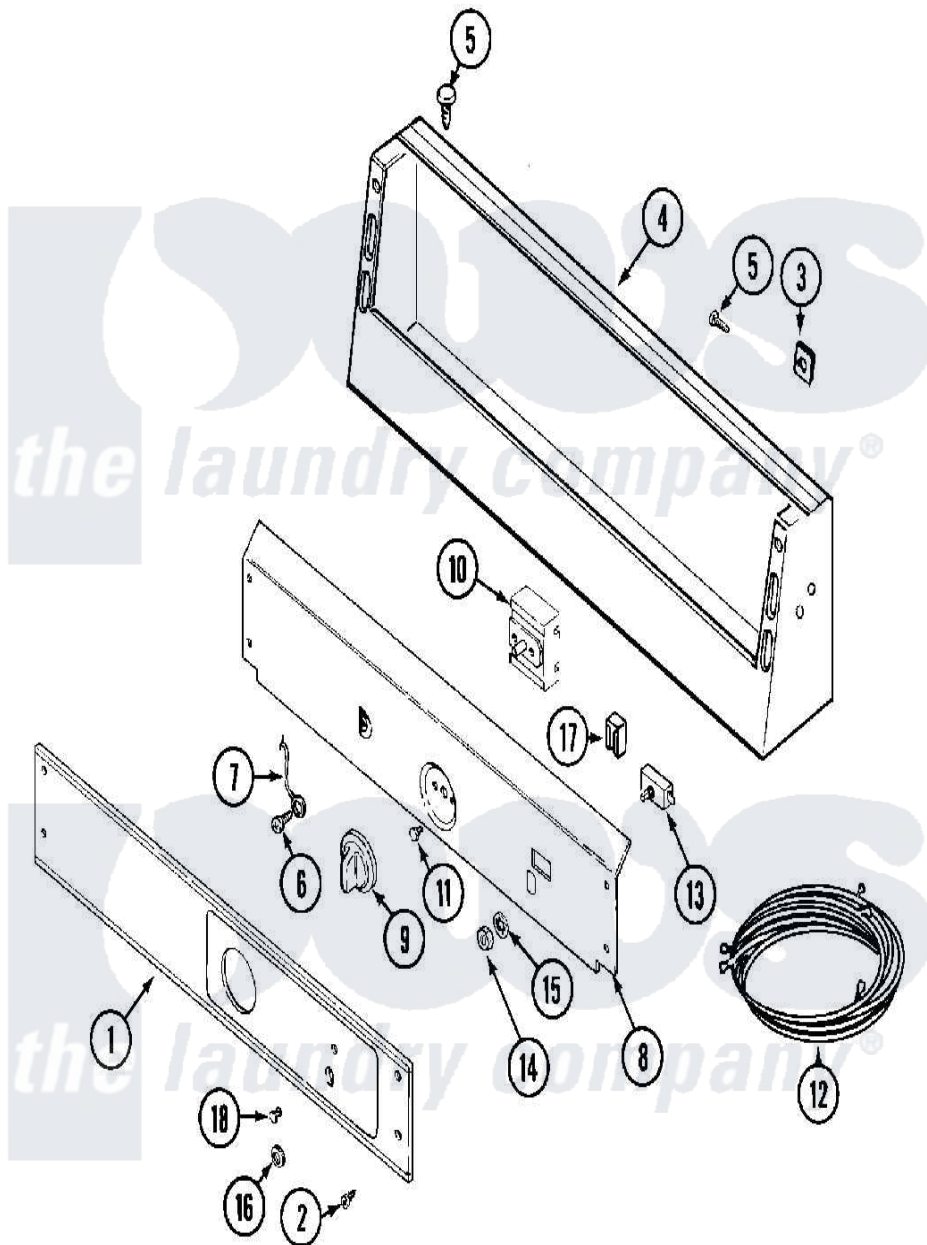

Maytag MDE16CSAKA 01 - CONTROL PANEL

Maytag [Commercial Maytag MDE16CSAKA Dryer Parts](#) Parts Diagram 01 - CONTROL PANEL
 Click on the part number to view part

Item	Original Part Number	Replaced By	Status	Part Description
001	NLA		Not Available	PANEL, CONTROL
002	215506			Screw, Control Panel Overlay
003	215506			Screw, Control Panel Overlay
004	22002330	22002889		Console
"	22002889			Console
"	22003088			Console
005	212276	W10116760		Screw
006	211252			Screw, Ground Wire
007	205810			Wire, Ground
008	33002432			Bracket, Back
"	33002521			Bracket, Back
"	NLA		Not Available	BRACKET, BACK (ALM)
009	306938			Knob, Selector Switch
010	33002276			Switch, Cycle Selector
011	Y313588	488234		Screw 8-32 X 1/4
012	33002243			Wire Harness, Main

013	306940	W10149462	Switch, Push-To-Start
014	Y312706	422617	Nut
015	312751		Lockwasher, Start Switch
016	Y312702		Knurled Nut, Start Switch
017	204075	Not Available	PILOT LAMP (DG MODELS ONLY)
018	215564		Lens, Indicator Light
019	16009021		Manual, Service-No Refund