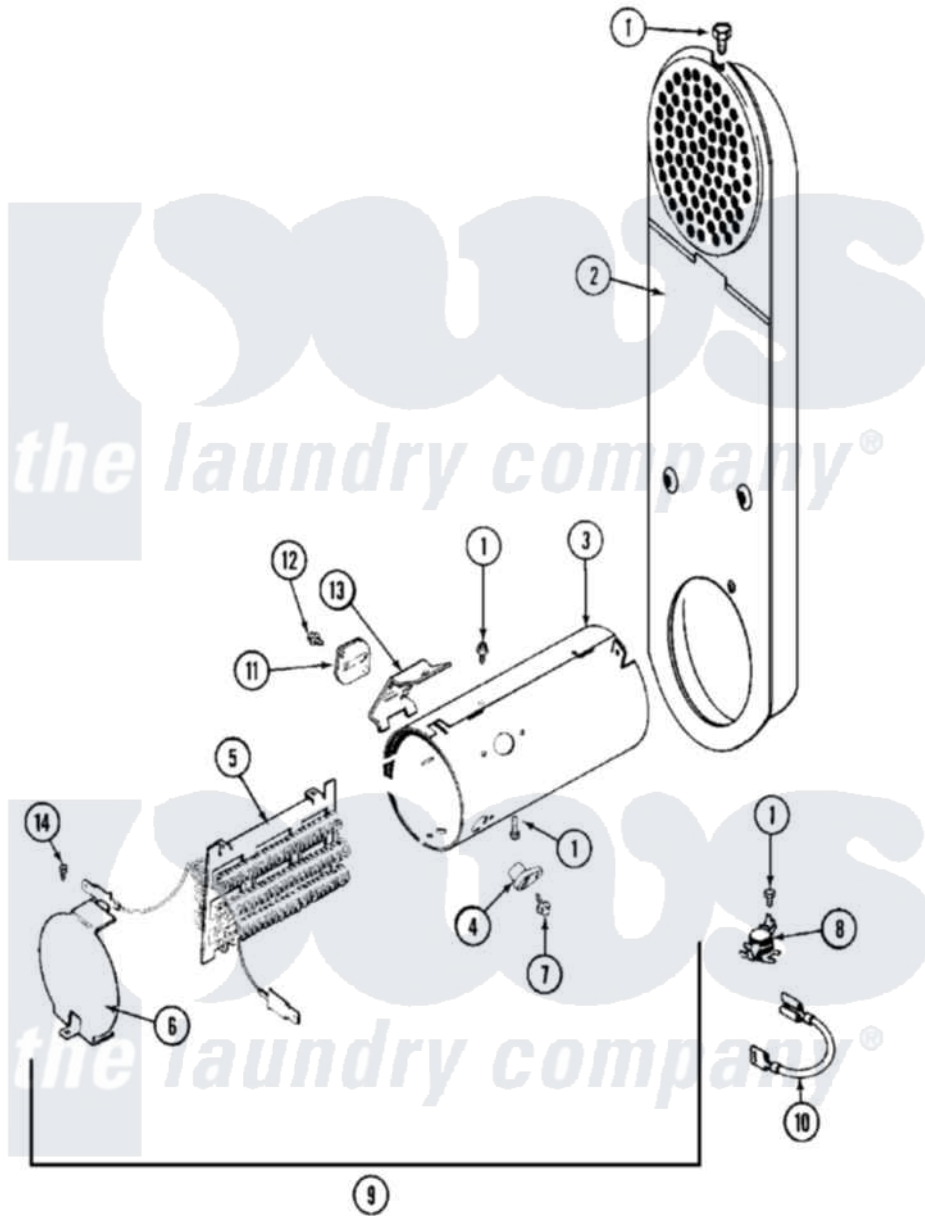

Maytag MDE16CSAKA 04 - HEATER

Maytag Commercial Maytag MDE16CSAKA Dryer Parts Diagram 04 - HEATER
 Click on the part number to view part

Item	Original Part Number	Replaced By	Status	Part Description
001	211294	90767		Screw, 8A X 3/8 HeX Washer Head Tapping
002	33001803	33003038		Assembly, Inlet Duct-Elec
003	314995			Enclosure, Heater
004	314998			Insulator, Terminal
005	33001709			Sub Assembly, Heater
006	314999			Shield, Radiant
007	NLA		Not Available	SCREW, TERMINAL INSULATOR
008	303396			Thermostat, Hi-Limit
009	33001434			Heater Assembly
010	Y307173			Wire, Jumper
011	307473			Fuse, Thermal
012	NLA		Not Available	SCREW
013	315346			Bracket, Thermal Fuse
014	22001996	3370225		Screw
015	Y308590	W10116795		Heater