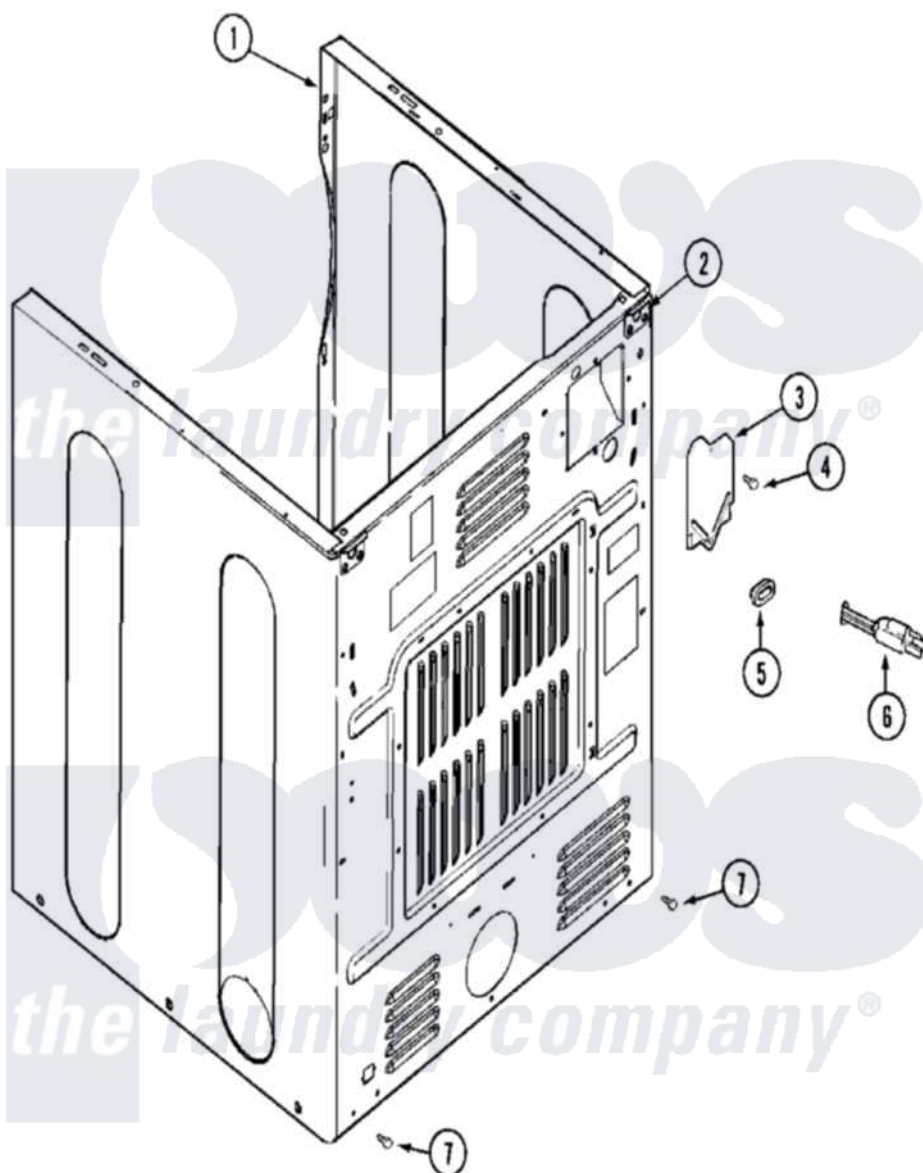

Maytag MDE16CSAKA 06 - CABINET-REAR

Maytag Commercial Maytag MDE16CSAKA Dryer Parts Parts Diagram 06 - CABINET-REAR
 Click on the part number to view part

Item	Original Part Number	Replaced By	Status	Part Description
001	NLA		Not Available	CABINET (ALM)---NA
002	NLA		Not Available	BRACKET, CABINET HINGE
003	33001795			Cover, Terminal Block
004	22001995			Screw Note: Screw, Tumbler Front And Shroud
"	33002137	W10296816		Screw
005	22002532	216183		Grommet, Cord Export
006	NLA		Not Available	CORD, POWER
007	22001995			Screw Note: Screw, Tumbler Front And Shroud