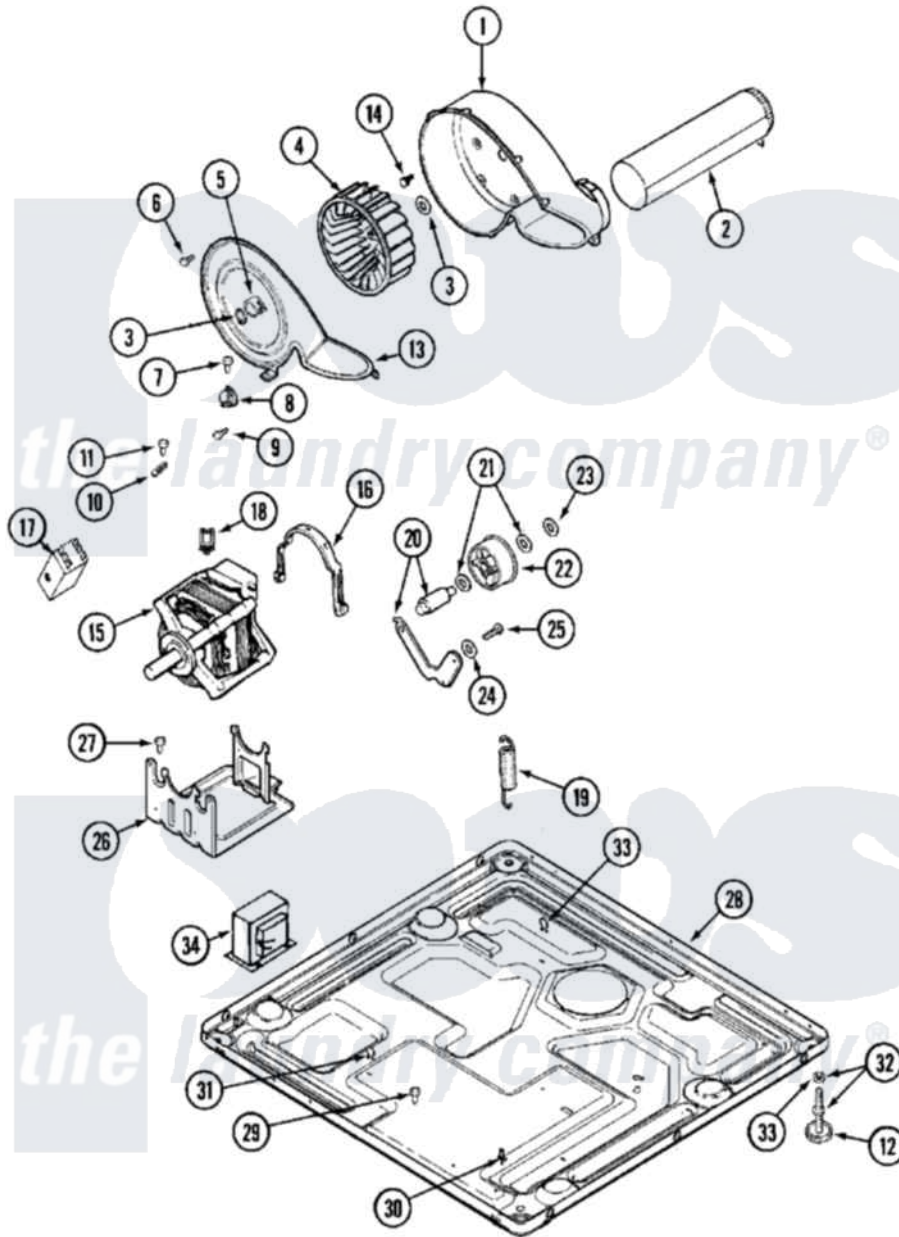

Maytag MDE16CSAKA 07 - MOTOR DRIVE

Maytag [Commercial Maytag MDE16CSAKA Dryer Parts](#) Parts Diagram 07 - MOTOR DRIVE
 Click on the part number to view part

Item	Original Part Number	Replaced By	Status	Part Description
001	33001789			Housing, Blower
002	22001995			Screw Note: Screw, Tumbler Front And Shroud
"	33001800			Duct Assembly, Exhaust
003	410233	9703438		Ring-Retrn
004	33001790			Wheel, Blower
005	312967			Clamp, Blower Housing
006	33001855	33002917		Screw, No.10-16
007	Y313561			Screw---NA
008	303392			Thermostat, Cycling
"	306966			Thermostat, Multi-Temp Part Not Used Mdg26ct-MN Only
"	306967			Thermostat, Multi-Temp Part Not Used Mde26ct-MN Only
"	33001306			Wire Harness, Thermostats
009	22001996	3370225		Screw
010	33001762			Fuse, Thermal

011	NLA	Not Available	SCREW, THERMAL CUT-OFF
012	Y314137		Foot, Rubber
013	33001796	33002711	Cover, Blower Housing
014	314818	1163839	Screw
015	33002238		Motor
"	33002464	33002238	Motor
"	33002480	33002238	Motor
016	Y015825		Clip, Motor To Motor Support
017	NLA	Not Available	SWITCH, MOTOR
018	Y310376		Clip, Door Switch Harness
019	33001754	33002459	Assembly, Spring And Plug
"	33002157		Grommet
"	33002460	33002459	Assembly, Spring And Plug
"	33002461		Plug For Spring
020	33001782	6-3705180	Idler Arm
021	Y312527		Washer, Idler Shaft
022	33001783	6-3700340	Bearing- I
023	312958	354987	Ring, Retaining
024	315772		Sleeve, Idler Arm
025	Y014874		Screw, Idler Arm And Sleeve
026	Y313561		Screw---NA
"	33001752	33002817	Motor Support, Offset
"	33002466	33002817	Motor Support, Offset
027	Y313561		Screw---NA
028	NLA	Not Available	BASE
029	22001078	3177991	Screw
030	315471	22003298	Retainer, Wire
031	410490		Spring, Retainer Wire Harness
032	Y305086		Adjustable Leg And Nut
033	Y052740	62739	Nut, Lock
034	211294	90767	Screw, 8A X 3/8 HeX Washer Head Tapping
"	33001821		Transformer
"	33001948		Transformer Lower
"	Y313559		Screw