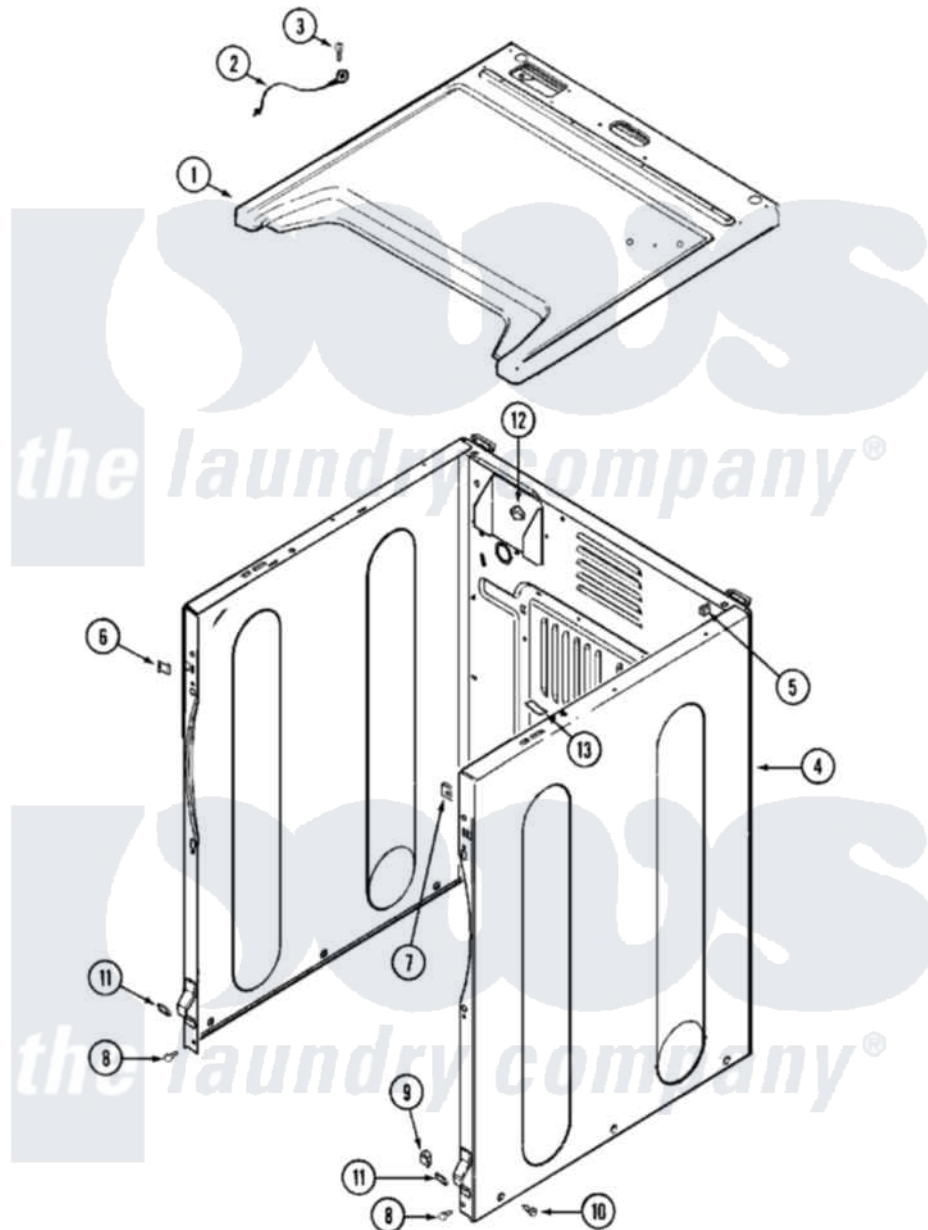

# Maytag MDE16CSAKA 08 - CABINET-FRONT

Maytag [Commercial Maytag MDE16CSAKA Dryer Parts](#) Parts Diagram 08 - CABINET-FRONT  
 Click on the part number to view part

Item	Original Part Number	Replaced By	Status	Part Description
001	NLA		Not Available	COVER, TOP (ALM)---NA
002	<a href="#">22001959</a>			Wire, Ground
003	210186	<a href="#">3370225</a>		Screw
004	NLA		Not Available	CABINET (ALM)
005	310933	<a href="#">33002194</a>		Nut, Speed
006	<a href="#">22002049</a>			Clip Note: Clip, Front Panel
007	213280	<a href="#">204439</a>		Screw And Fstner Assembly
008	<a href="#">22001995</a>			Screw Note: Screw, Tumbler Front And Shroud
009	<a href="#">Y310376</a>			Clip, Door Switch Harness
010	<a href="#">213007</a>			Xfor Cabinet See Cabinet, Back
011	<a href="#">22002239</a>			Clip, Front Panel
012	<a href="#">Y310376</a>			Clip, Door Switch Harness
013	<a href="#">33001836</a>			Strap, Top Cover Support