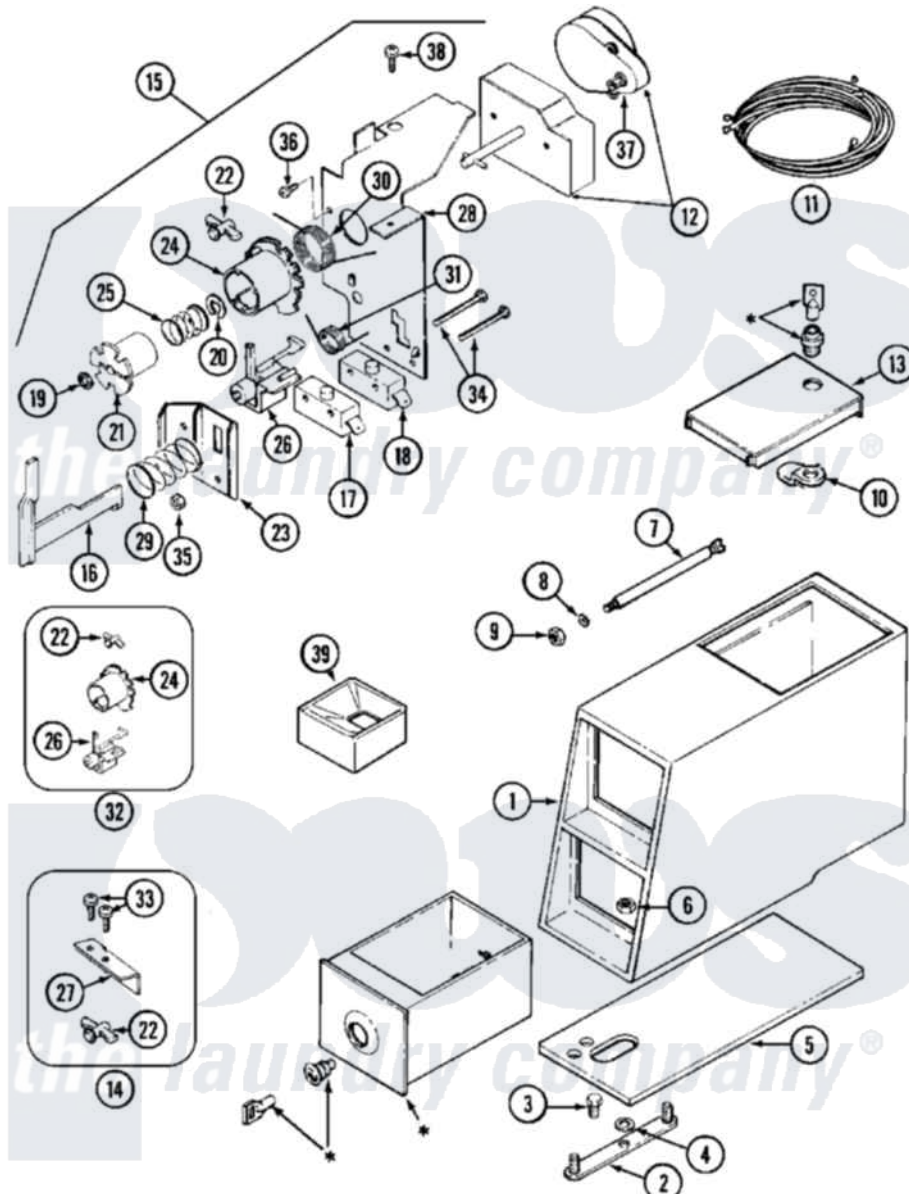

# Maytag MDE16CSAQ 02 - CONTROL CENTER

\* CONTACT YOUR COMMERCIAL LAUNDRY DISTRIBUTOR

Maytag [Commercial Maytag MDE16CSAQ Dryer Parts](#) Parts Diagram 02 - CONTROL CENTER  
 Click on the part number to view part

Item	Original Part Number	Replaced By	Status	Part Description
001	22002479	<a href="#">22002885</a>		Vault, Coin
"	<a href="#">22002885</a>			Vault, Coin
002	22001810		Not Available	STRAP, MOUNTING
003	<a href="#">211294</a>	<a href="#">90767</a>		Screw, 8A X 3/8 HeX Washer Head Tapping
004	<a href="#">910309</a>			Washer, Mounting Strap
005	22002073	<a href="#">22002618</a>		Gasket, Control Center
"	<a href="#">22002618</a>			Gasket, Control Center
006	<a href="#">Y052740</a>	<a href="#">62739</a>		Nut, Lock
007	22001903	<a href="#">8576635</a>		Bolt
008	<a href="#">910387</a>			Lockwasher, Vault Assembly
009	<a href="#">Y052721</a>			Nut, Terminal Block Plate
010	NLA		Not Available	CAM, LOCKING
011	<a href="#">33001195</a>			Wire Harness, Timer
012	33001202	<a href="#">33002135</a>		Timer 220
013	<a href="#">22001881</a>			Grommet, Double
"	<a href="#">22001882</a>			Latch, Access Door