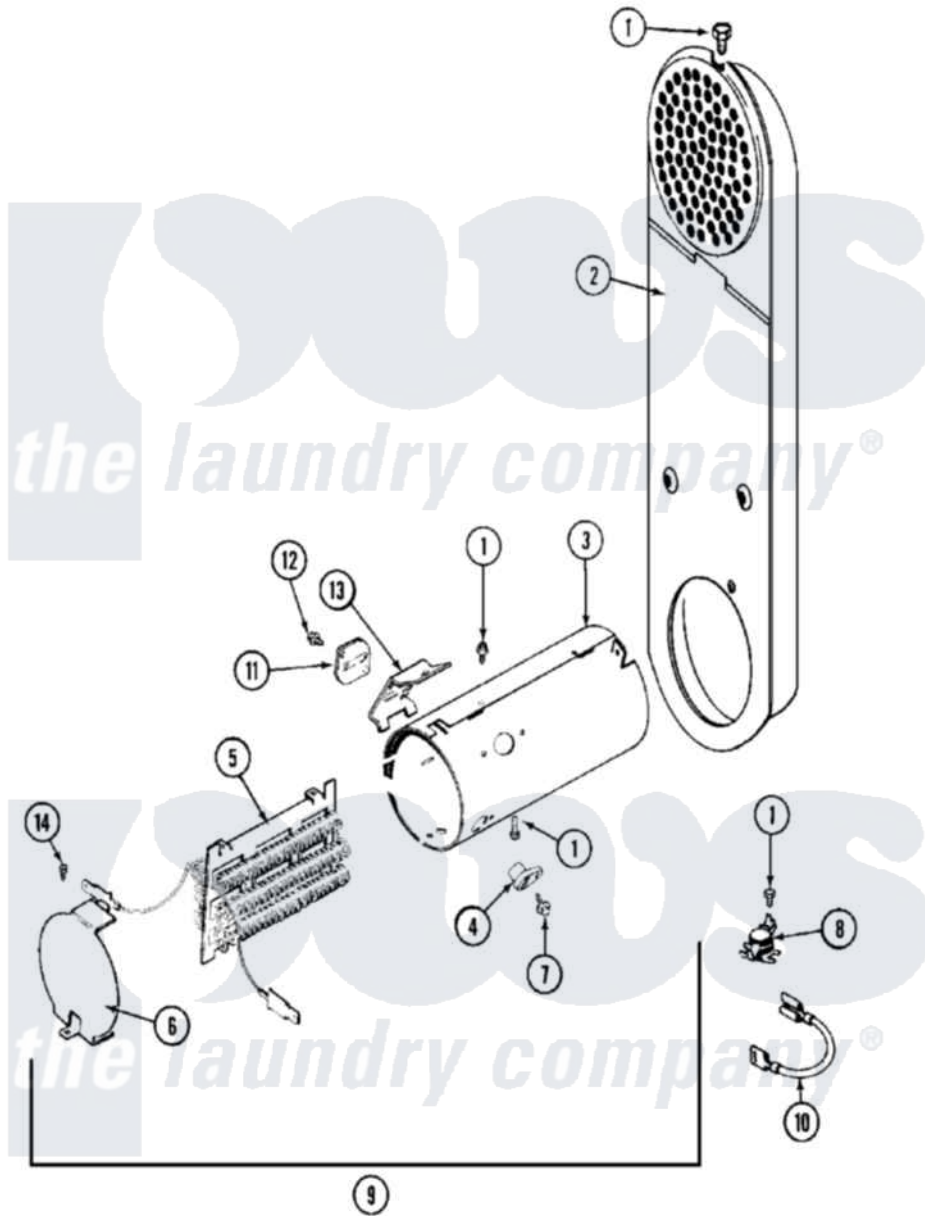

# Maytag MDE16CSAQ 04 - HEATER

Maytag Commercial Maytag MDE16CSAQ Dryer Parts Parts Diagram 04 - HEATER  
 Click on the part number to view part

Item	Original Part Number	Replaced By	Status	Part Description
001	<a href="#">211294</a>	<a href="#">90767</a>		Screw, 8A X 3/8 HeX Washer Head Tapping
002	33001803	<a href="#">33003038</a>		Assembly, Inlet Duct-Elec
003	<a href="#">314995</a>			Enclosure, Heater
004	<a href="#">314998</a>			Insulator, Terminal
005	<a href="#">33001709</a>			Sub Assembly, Heater
006	<a href="#">314999</a>			Shield, Radiant
007	NLA		Not Available	SCREW, TERMINAL INSULATOR
008	<a href="#">303396</a>			Thermostat, Hi-Limit
009	<a href="#">33001434</a>			Heater Assembly
010	<a href="#">Y307173</a>			Wire, Jumper
011	<a href="#">307473</a>			Fuse, Thermal
012	NLA		Not Available	SCREW
013	<a href="#">315346</a>			Bracket, Thermal Fuse
014	22001996	<a href="#">3370225</a>		Screw
015	Y308590	<a href="#">W10116795</a>		Heater