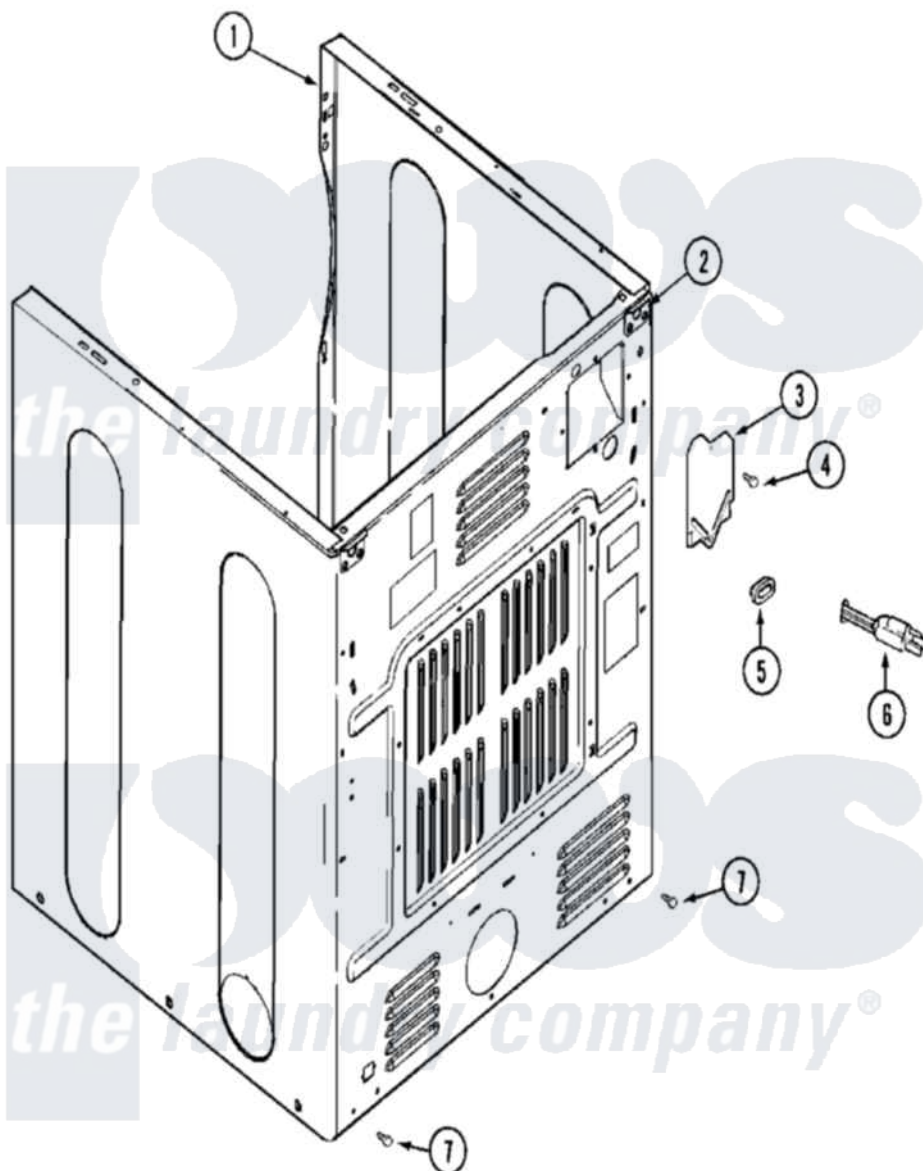

# Maytag MDE16CSAKQ 07 - CABINET-REAR

Maytag Commercial Maytag MDE16CSAKQ Dryer Parts Parts Diagram 07 - CABINET-REAR  
 Click on the part number to view part

Item	Original Part Number	Replaced By	Status	Part Description
001	NLA		Not Available	CABINET (ALM)---NA
002	NLA		Not Available	BRACKET, CABINET HINGE
003	<a href="#">33001795</a>			Cover, Terminal Block
004	<a href="#">22001995</a>			Screw Note: Screw, Tumbler Front And Shroud
"	<a href="#">33002137</a>	<a href="#">W10296816</a>		Screw
005	22002532	<a href="#">216183</a>		Grommet, Cord Export
006	NLA		Not Available	CORD, POWER
007	<a href="#">22001995</a>			Screw Note: Screw, Tumbler Front And Shroud