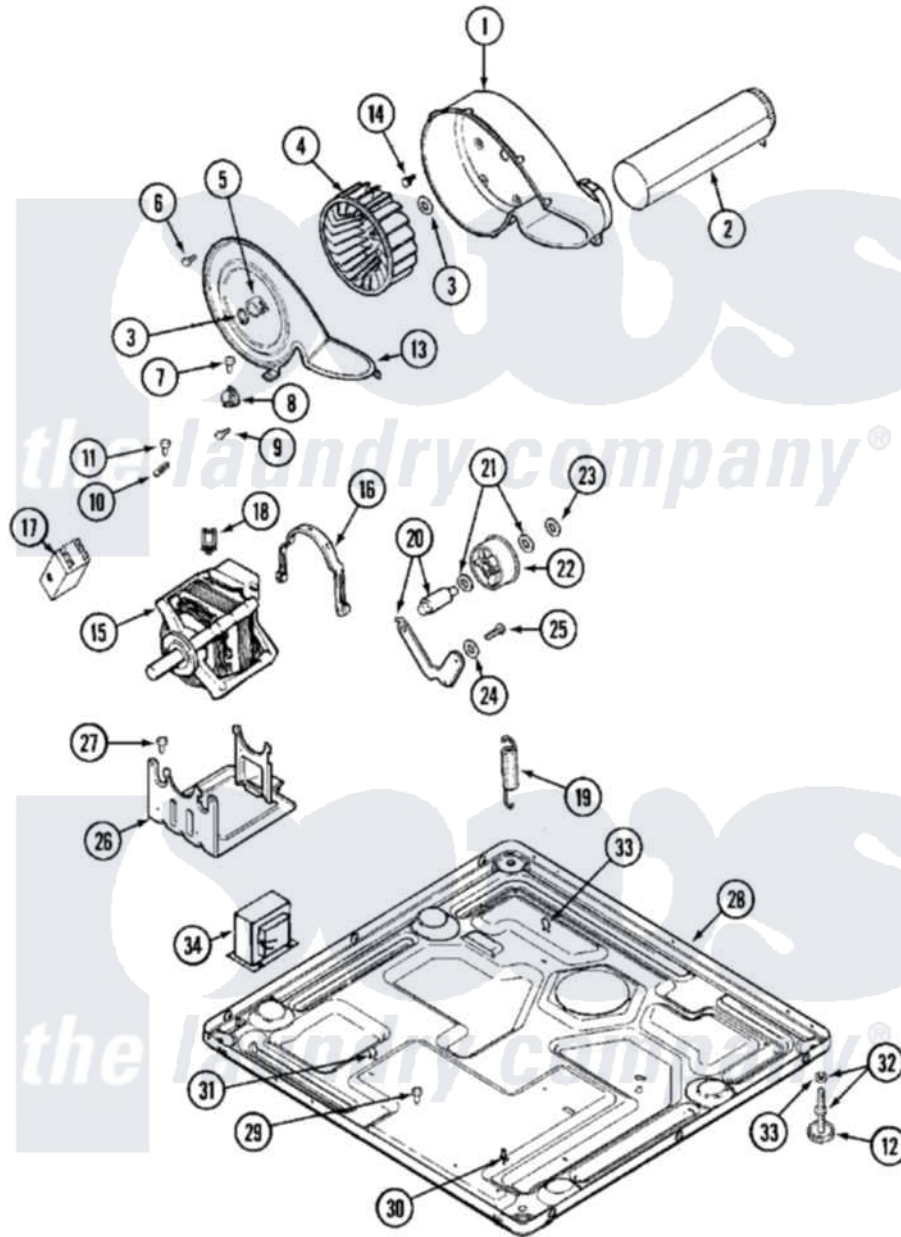

Maytag MDE16CSAQ 08 - MOTOR DRIVE

Maytag Commercial Maytag MDE16CSAQ Dryer Parts Parts Diagram 08 - MOTOR DRIVE
 Click on the part number to view part

Item	Original Part Number	Replaced By	Status	Part Description
001	33001789			Housing, Blower
002	22001995			Screw Note: Screw, Tumbler Front And Shroud
"	33001800			Duct Assembly, Exhaust
003	410233	9703438		Ring-Retrn
004	33001790			Wheel, Blower
005	312967			Clamp, Blower Housing
006	33001855	33002917		Screw, No.10-16
007	Y313561			Screw---NA
008	303392			Thermostat, Cycling
"	306966			Thermostat, Multi-Temp Part Not Used Mdg26ct-MN Only
"	306967			Thermostat, Multi-Temp Part Not Used Mde26ct-MN Only
"	33001306			Wire Harness, Thermostats
009	22001996	3370225		Screw
010	33001762			Fuse, Thermal

011	NLA	Not Available	SCREW, THERMAL CUT-OFF
012	Y314137		Foot, Rubber
013	33001796	33002711	Cover, Blower Housing
014	314818	1163839	Screw
015	33002238		Motor
"	33002464	33002238	Motor
"	33002480	33002238	Motor
016	Y015825		Clip, Motor To Motor Support
017	NLA	Not Available	SWITCH, MOTOR
018	Y310376		Clip, Door Switch Harness
019	33001754	33002459	Assembly, Spring And Plug
"	33002157		Grommet
"	33002460	33002459	Assembly, Spring And Plug
"	33002461		Plug For Spring
020	33001782	6-3705180	Idler Arm
021	Y312527		Washer, Idler Shaft
022	33001783	6-3700340	Bearing- I
023	312958	354987	Ring, Retaining
024	315772		Sleeve, Idler Arm
025	Y014874		Screw, Idler Arm And Sleeve
026	Y313561		Screw---NA
"	33001752	33002817	Motor Support, Offset
"	33002466	33002817	Motor Support, Offset
027	Y313561		Screw---NA
028	NLA	Not Available	BASE
029	22001078	3177991	Screw
030	315471	22003298	Retainer, Wire
031	410490		Spring, Retainer Wire Harness
032	Y305086		Adjustable Leg And Nut
033	Y052740	62739	Nut, Lock
034	211294	90767	Screw, 8A X 3/8 HeX Washer Head Tapping
"	33001821		Transformer
"	33001948		Transformer Lower
"	Y313559		Screw