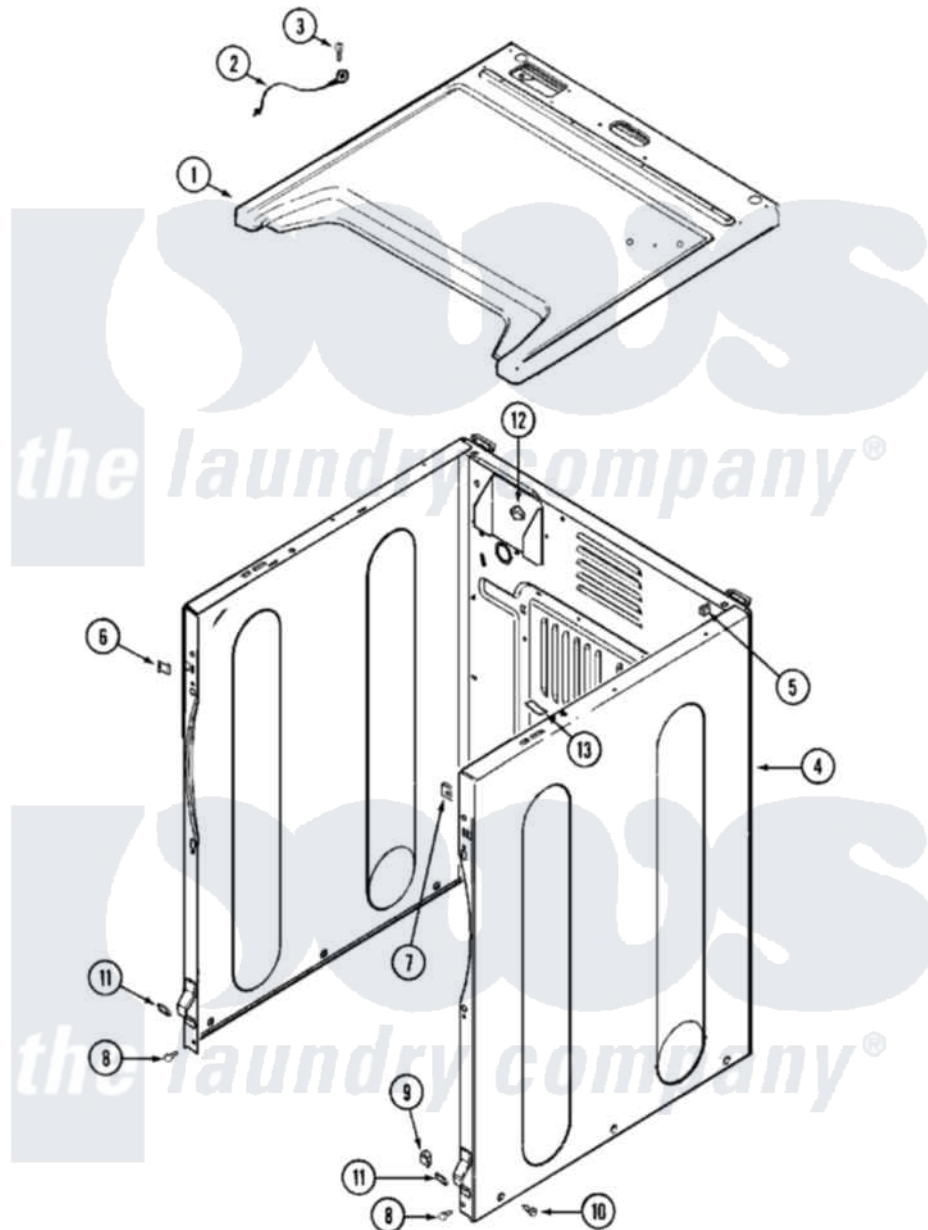

Maytag MDE16CSAKQ 09 - CABINET-FRONT

Maytag [Commercial Maytag MDE16CSAKQ Dryer Parts](#) Parts Diagram 09 - CABINET-FRONT
 Click on the part number to view part

Item	Original Part Number	Replaced By	Status	Part Description
001	NLA		Not Available	COVER, TOP (ALM)---NA
002	22001959			Wire, Ground
003	210186	3370225		Screw
004	NLA		Not Available	CABINET (ALM)
005	310933	33002194		Nut, Speed
006	22002049			Clip Note: Clip, Front Panel
007	213280	204439		Screw And Fstner Assembly
008	22001995			Screw Note: Screw, Tumbler Front And Shroud
009	Y310376			Clip, Door Switch Harness
010	213007			Xfor Cabinet See Cabinet, Back
011	22002239			Clip, Front Panel
012	Y310376			Clip, Door Switch Harness
013	33001836			Strap, Top Cover Support