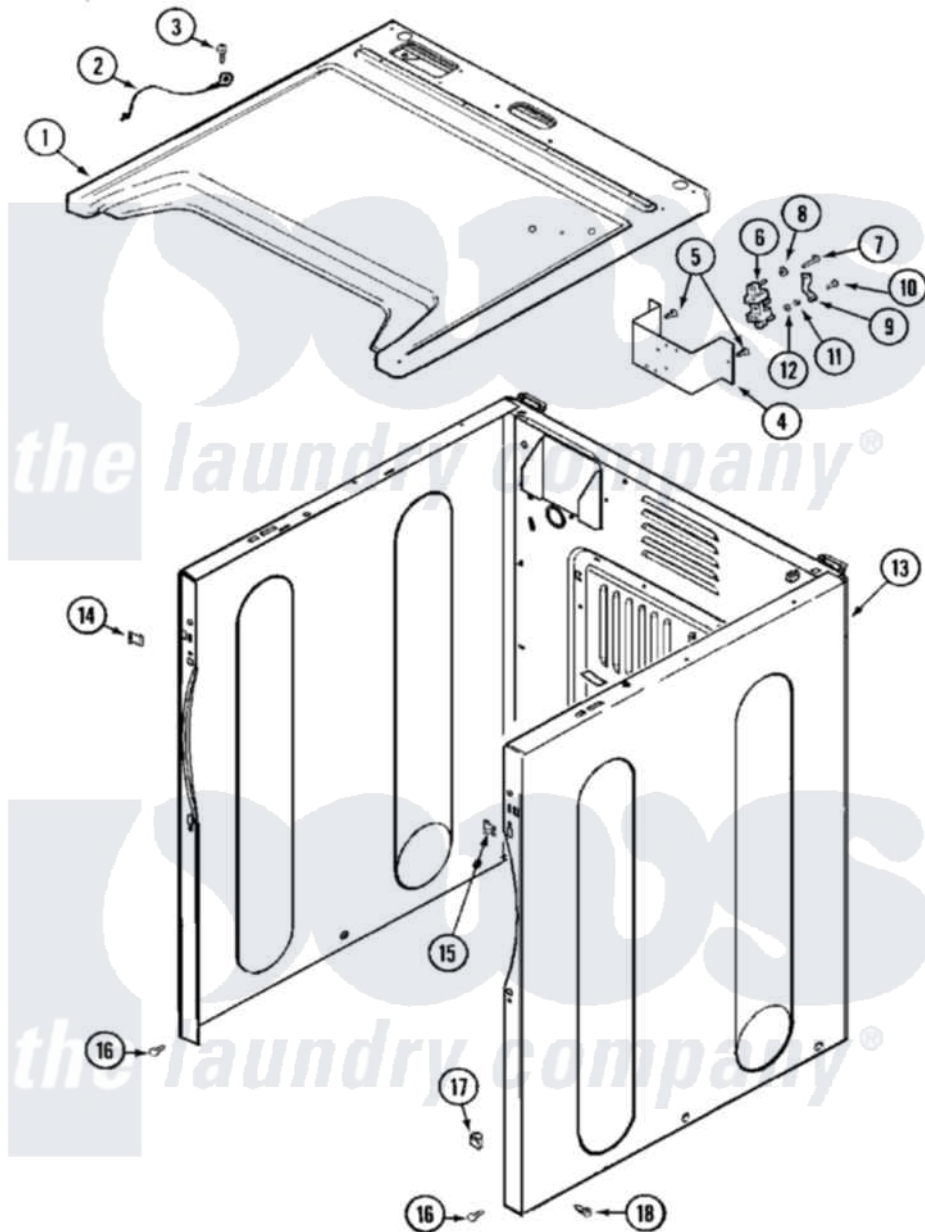

# Maytag MDE16CSAYA 02 - CABINET-FRONT

Maytag [Commercial Maytag MDE16CSAYA Dryer Parts](#) Parts Diagram 02 - CABINET-FRONT  
 Click on the part number to view part

Item	Original Part Number	Replaced By	Status	Part Description
001	<a href="#">33001949</a>			Cover, Top
"	<a href="#">33002633</a>			Cover, Top
"	NLA		Not Available	COVER, TOP (ALM)
002	<a href="#">22001959</a>			Wire, Ground
003	210186	<a href="#">3370225</a>		Screw
004	NLA		Not Available	BRACKET, TERMINAL BLOCK---NA
005	<a href="#">22001995</a>			Screw Note: Screw, Tumbler Front And Shroud
006	<a href="#">33001244</a>			Block, Terminal
"	<a href="#">33002106</a>			Shield, Terminal Block
007	<a href="#">Y312209</a>	<a href="#">W10001200</a>		Screw
008	<a href="#">Y311270</a>			Washer, Terminal Block
009	<a href="#">Y312184</a>			Strap, Grounding
010	NLA		Not Available	SCREW, GROUND STRAP
011	<a href="#">311484</a>	<a href="#">112432</a>		Nut
012	<a href="#">311093</a>			Washer, Terminal Connection