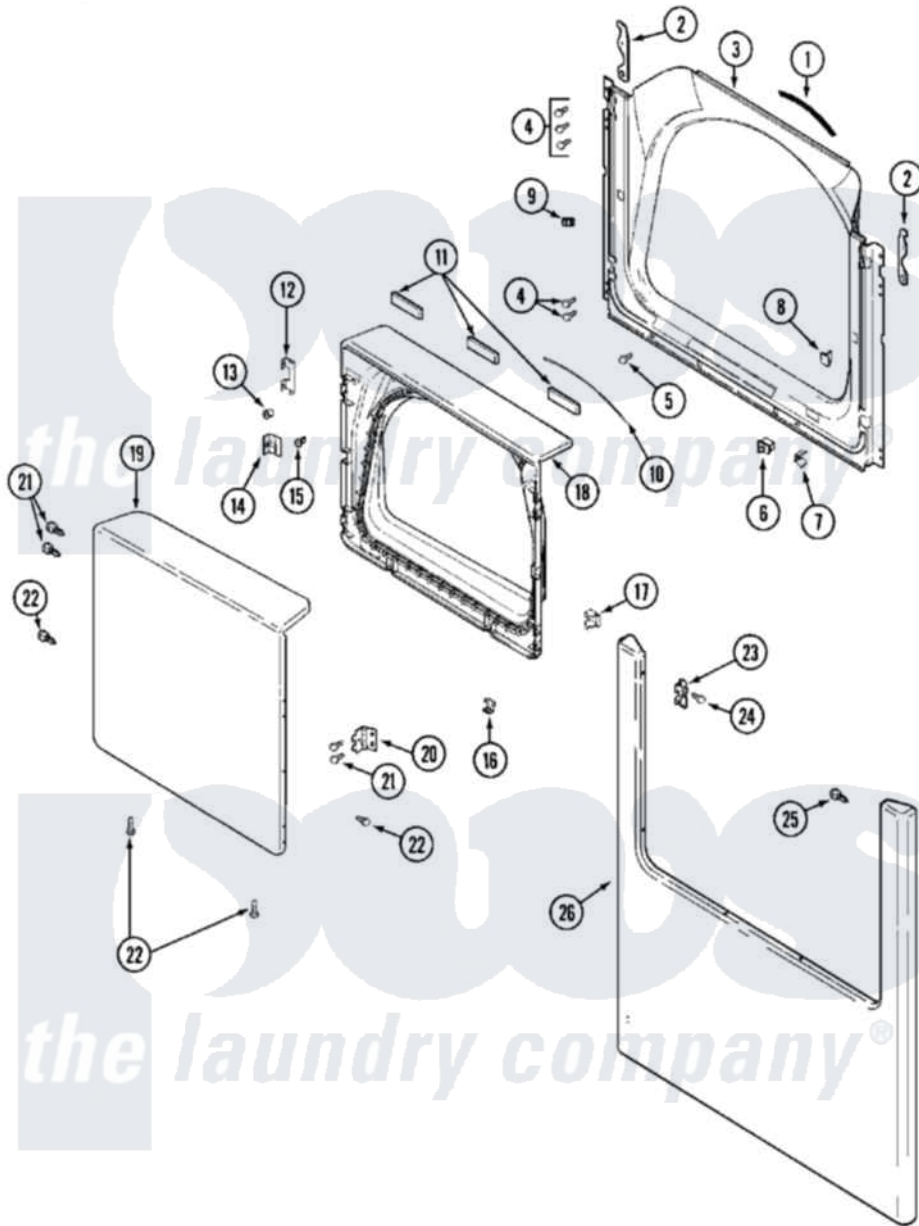

Maytag MDE16CSAYA 03 - DOOR

Maytag [Commercial Maytag MDE16CSAYA Dryer Parts](#) Parts Diagram 03 - DOOR
 Click on the part number to view part

Item	Original Part Number	Replaced By	Status	Part Description
001	33001767			Seal, Shroud
002	22002247	33002597		Hook, Security
003	33001900			Shroud
"	33001954			Shroud
"	NLA		Not Available	(ALM)
004	22001995			Screw Note: Screw, Tumbler Front And Shroud
005	33001768			Screw, Shroud Note: Screw, Shroud And Outlet Duct
006	33001509	W10169313		Switch-Dor
"	33002167			Switch, Door
"	33002239			Switch, Door
007	33001760			Bracket, Hinge
008	NLA		Not Available	PLUG, DOOR CATCH
009	Y304578	LA-1003		Door Catch Kit
010	33002094			Seal, Door
011	33001268		Not Available	PAD, DOOR

012	22002038		Clip, Door
013	33001771		Bushing, Inner Door
014	33001793		Bracket, Strike
015	33001761		Strike, Door
016	22002039		Clip, Door
017	33001763		Plug, Inner Door
018	22002039		Clip, Door
"	22002063		Screw No.8-18AB Wafer Head
"	33001899		Door, Inner
"	33001908		DOOR, INNER (ALM)
"	33002351		Screw
019	33001904		Door, Outer
"	NLA	Not Available	(ALM)
020	33001759		Hinge, Door
021	22002062	98006631	Screw
022	22002063		Screw No.8-18AB Wafer Head
"	22002064	489355	Screw, 8 X 1/2
023	33001764		Cover, Hinge Hole
"	33001765		Cover, Hinge Hole
024	33001846		Screw, Hinge Hole Cover
025	22002243		Screw, Front Panel And Hinge
"	22002244		Clip, Grounding
026	213280	204439	Screw And Fstner Assembly
"	22002239		Clip, Front Panel
"	33001901		Panel, Front
"	NLA	Not Available	(ALM)