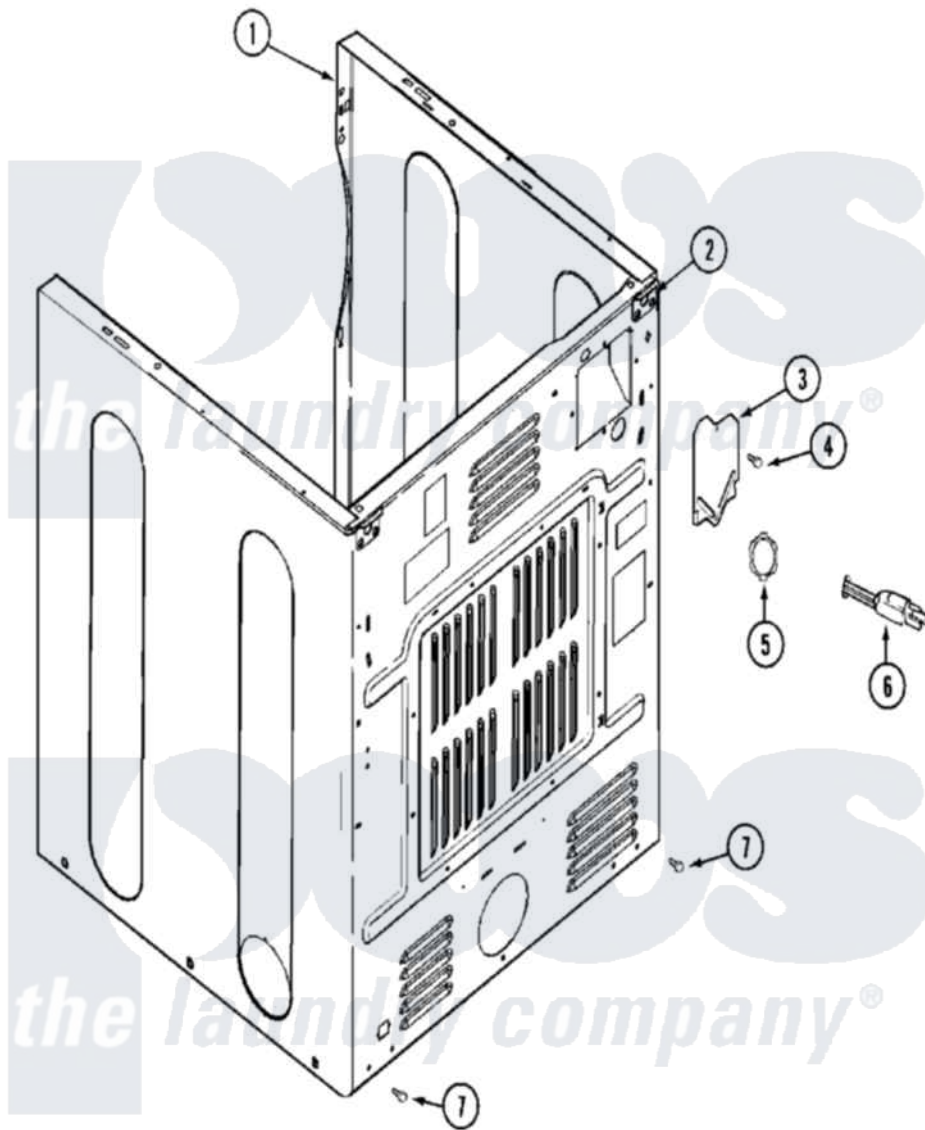

Maytag MDE16CSAYA 04 - CABINET-REAR

Maytag Commercial Maytag MDE16CSAYA Dryer Parts Parts Diagram 04 - CABINET-REAR
 Click on the part number to view part

Item	Original Part Number	Replaced By	Status	Part Description
001	NLA		Not Available	CABINET (WHT)
002	22001995			Screw Note: Screw, Tumbler Front And Shroud
"	22003367	22004095		Hinge, Plastic
"	NLA		Not Available	BRACKET, CABINET HINGE
003	33001795			Cover, Terminal Block
004	22001995			Screw Note: Screw, Tumbler Front And Shroud
"	Y912873			Screw, Terminal Block Bracket
005	33001425			Locknut, Eared For Canadian
006	305168	33002916		Power Cord, Canadian 240V
007	22001995			Screw Note: Screw, Tumbler Front And Shroud