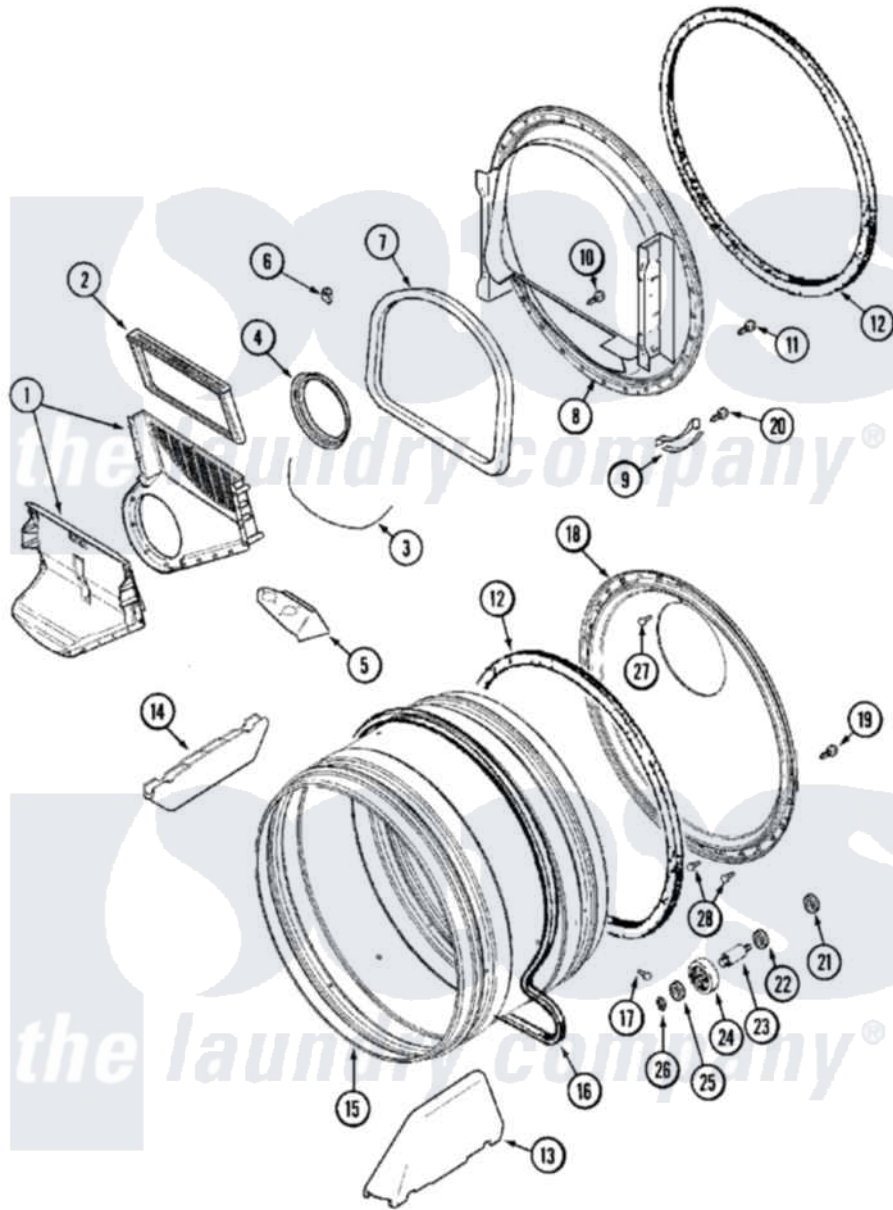

# Maytag MDE16CSAYA 05 - TUMBLER

Maytag [Commercial Maytag MDE16CSAYA Dryer Parts](#) Parts Diagram 05 - TUMBLER  
 Click on the part number to view part

Item	Original Part Number	Replaced By	Status	Part Description
001	<a href="#">33001799</a>			Outlet Duct Assembly Note: Outlet Duct Assembly
002	33001804	<a href="#">33002790</a>		Lint Filter
003	NLA		Not Available	SEAL, OUTLET DUCT
004	33001758	<a href="#">33002560</a>		Seal, Blower
005	<a href="#">33001837</a>			Cover, Thermostat
006	<a href="#">Y310376</a>			Clip, Door Switch Harness
007	<a href="#">33001767</a>			Seal, Shroud
008	<a href="#">33001802</a>			Front, Tumbler
009	<a href="#">306508</a>			Tumbler Bearing Kit ----W
010	NLA		Not Available	SCREW, OUTLET DUCT
011	33001855	<a href="#">33002917</a>		Screw, No.10-16
012	<a href="#">33001807</a>			Seal, Tumbler
013	33001756	<a href="#">33002032</a>		Baffle
014	<a href="#">33001755</a>			Baffle
015	33001794	<a href="#">33001889</a>		Tumbler
016	33001777	<a href="#">33002535</a>		V-Belt

017	33001788	<a href="#">33002973</a>	Screw, No.9-15 X 1.00 Hx WS
018	<a href="#">33001801</a>		Back, Tumbler
019	<a href="#">22001995</a>		Screw Note: Screw, Tumbler Front And Shroud
020	<a href="#">210720</a>		Rivet, Bearing To Tumbler Fmt
021	<a href="#">33001443</a>		Nut, Hex
022	Y313347	<a href="#">312535</a>	Washer, Vault Mounting Brk.
023	Y312948	<a href="#">6-3129480</a>	Shaft- Tumbler
024	Y303373	<a href="#">12001541</a>	Drum Roller/Washer Assembly--W
025	<a href="#">312535</a>		Washer, Vault Mounting Brk.
026	410233	<a href="#">9703438</a>	Ring-Retrn
027	<a href="#">210932</a>		Screw, No.8 X 9/16 Ctsk Note: Screw, Inlet Duct
028	22001996	<a href="#">3370225</a>	Screw