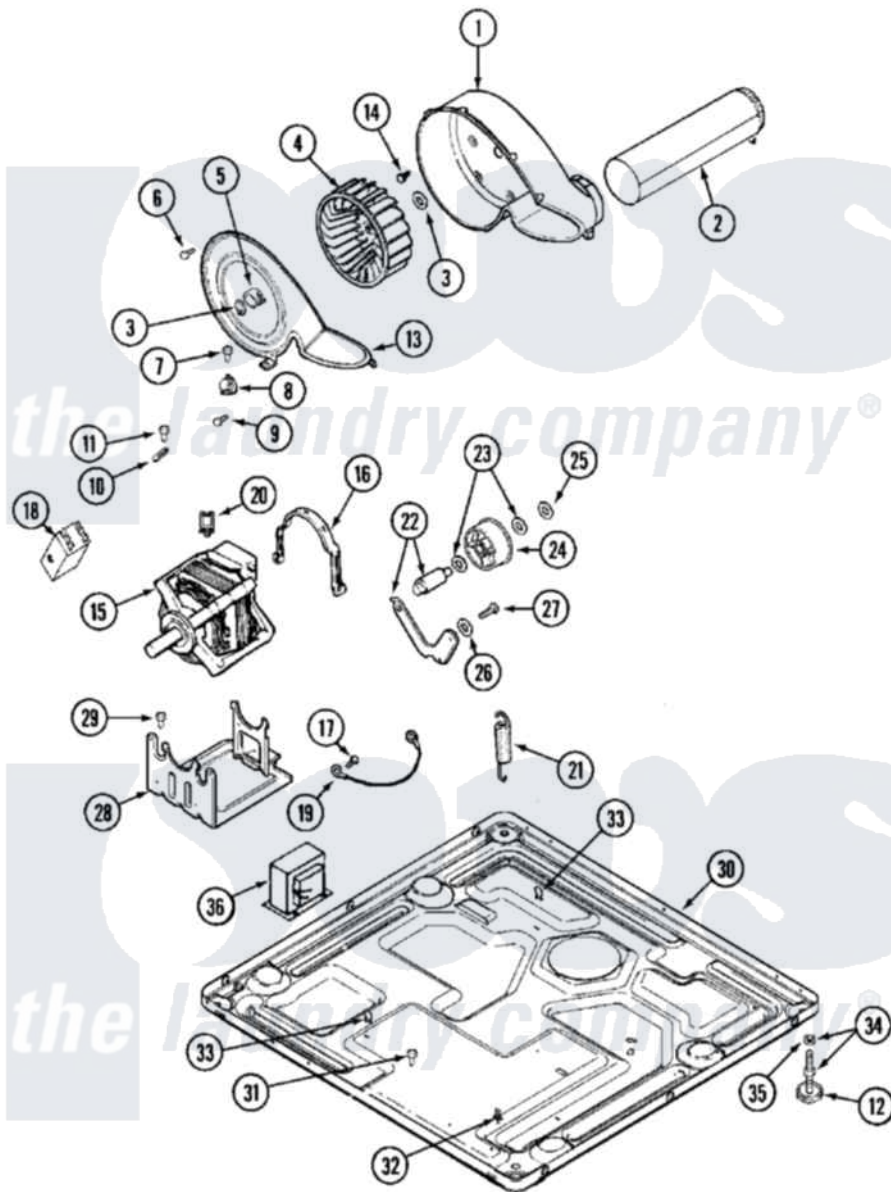

Maytag MDE16CSAYA 07 - MOTOR DRIVE

Maytag [Commercial Maytag MDE16CSAYA Dryer Parts](#) Parts Diagram 07 - MOTOR DRIVE
 Click on the part number to view part

Item	Original Part Number	Replaced By	Status	Part Description
001	33001789			Housing, Blower
002	22001995			Screw Note: Screw, Tumbler Front And Shroud
"	33001800			Duct Assembly, Exhaust
003	410233	9703438		Ring-Retrn
004	33001790			Wheel, Blower
"	33002797			Wheel, Blower
005	312967			Clamp, Blower Housing
006	33001855	33002917		Screw, No.10-16
007	Y313561			Screw----NA
008	303392			Thermostat, Cycling
"	306967			Thermostat, Multi-Temp Part Not Used Mde26ct-MN Only
"	33001306			Wire Harness, Thermostats
009	22001996	3370225		Screw
010	33001762			Fuse, Thermal
011	NLA		Not Available	SCREW, THERMAL CUT-OFF