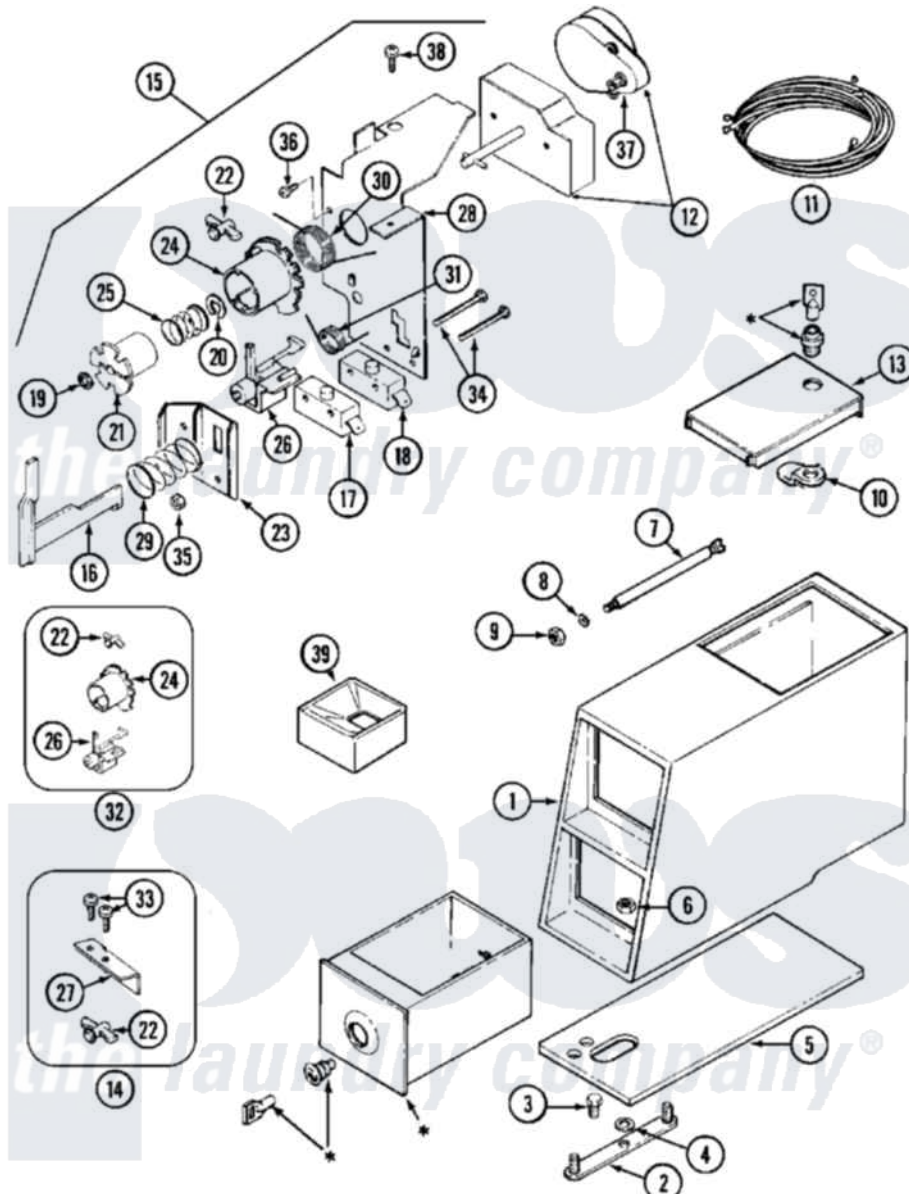

Maytag MDE16CSAYA 08 - CONTROL CENTER

* CONTACT YOUR COMMERCIAL LAUNDRY DISTRIBUTOR

Maytag [Commercial Maytag MDE16CSAYA Dryer Parts](#) Parts Diagram 08 - CONTROL CENTER
 Click on the part number to view part

Item	Original Part Number	Replaced By	Status	Part Description
001	22002478		Not Available	VAULT, COIN (WHT) (ORIGINAL COIN VAULT NLA USE
"	22002479	22002885		Vault, Coin
002	22001810		Not Available	STRAP, MOUNTING
003	211294	90767		Screw, 8A X 3/8 HeX Washer Head Tapping
004	910309			Washer, Mounting Strap
005	22002072			Gasket, Control Center
"	22002073	22002618		Gasket, Control Center
006	Y052740	62739		Nut, Lock
007	22001903	8576635		Bolt
008	910387			Lockwasher, Vault Assembly
009	Y052721			Nut, Terminal Block Plate
010	NLA		Not Available	CAM, LOCKING
011	33001195			Wire Harness, Timer
012	33001155	33002115		Timer