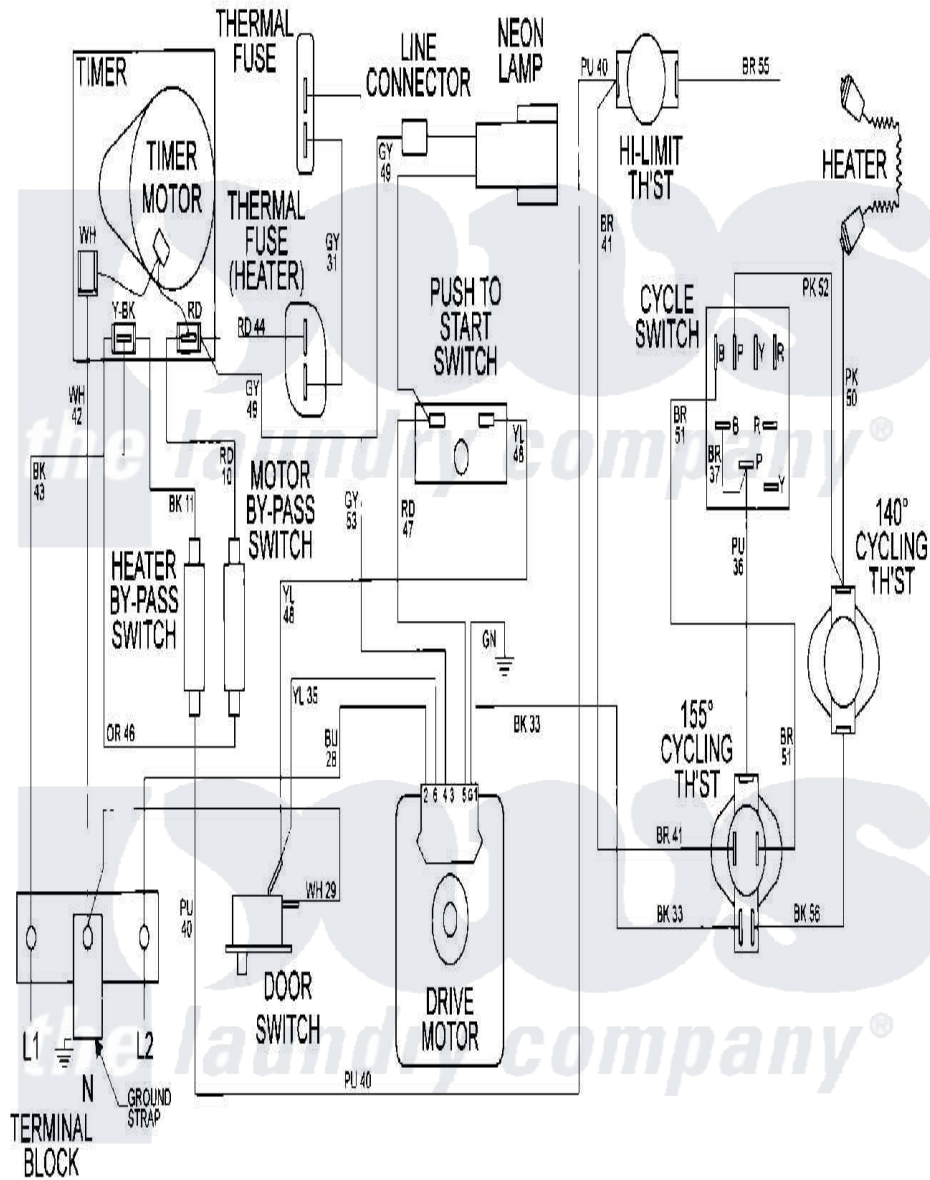

# Maytag MDE16CSAYA 09 - WIRING INFORMATION

Maytag [Commercial Maytag MDE16CSAYA Dryer Parts](#) Parts Diagram 09 - WIRING INFORMATION  
 Click on the part number to view part

Item	Original Part Number	Replaced By	Status	Part Description
001	NLA		Not Available	WIRING INFORMATION