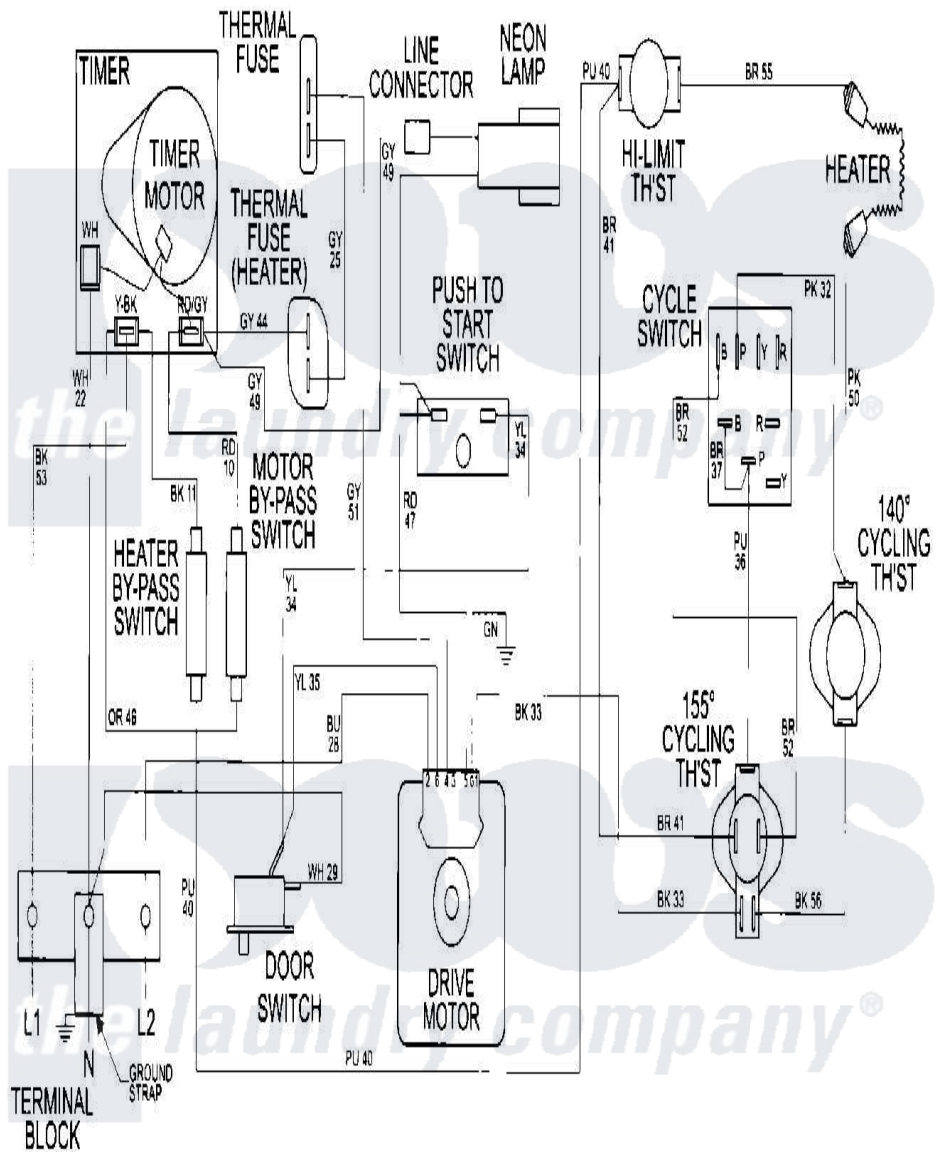

Maytag MDE16CSAYA 10 - WIRING INFORMATION (SER PRE 19)

Maytag Commercial Maytag MDE16CSAYA Dryer Parts Diagram 10 - WIRING INFORMATION (SER PRE 19)

[Click on the part number to view part](#)

| Item | Original Part Number | Replaced By | Status        | Part Description   |
|------|----------------------|-------------|---------------|--------------------|
| 001  | NLA                  |             | Not Available | WIRING INFORMATION |