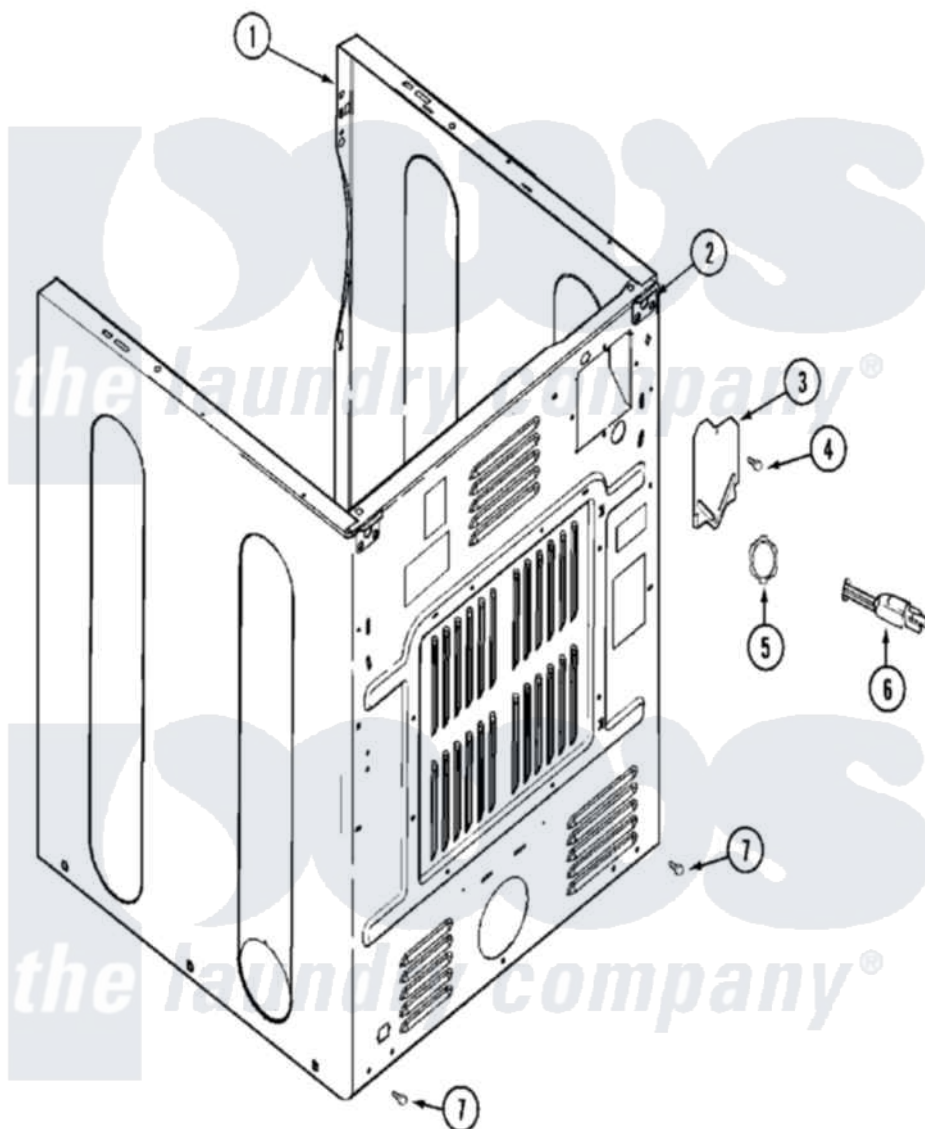

**Maytag MDE16CSAYQ 07 - CABINET-REAR  
(MDE16CSAYQ/MDE16CSAZQ)**

Maytag [Commercial Maytag MDE16CSAYQ Dryer Parts](#) Parts Diagram 07 - CABINET-REAR  
(MDE16CSAYQ/MDE16CSAZQ)  
Click on the part number to view part

Item	Original Part Number	Replaced By	Status	Part Description
001	NLA		Not Available	CABINET (BSQ)
002	<a href="#">22001995</a>			Screw Note: Screw, Tumbler Front And Shroud
"	22003367	<a href="#">22004095</a>		Hinge, Plastic
"	NLA		Not Available	BRACKET, CABINET HINGE
003	<a href="#">33001795</a>			Cover, Terminal Block
004	<a href="#">22001995</a>			Screw Note: Screw, Tumbler Front And Shroud
005	<a href="#">33001425</a>			Locknut, Eared For Canadian
006	305168	<a href="#">33002916</a>		Power Cord, Canadian 240V
007	<a href="#">22001995</a>			Screw Note: Screw, Tumbler Front And Shroud