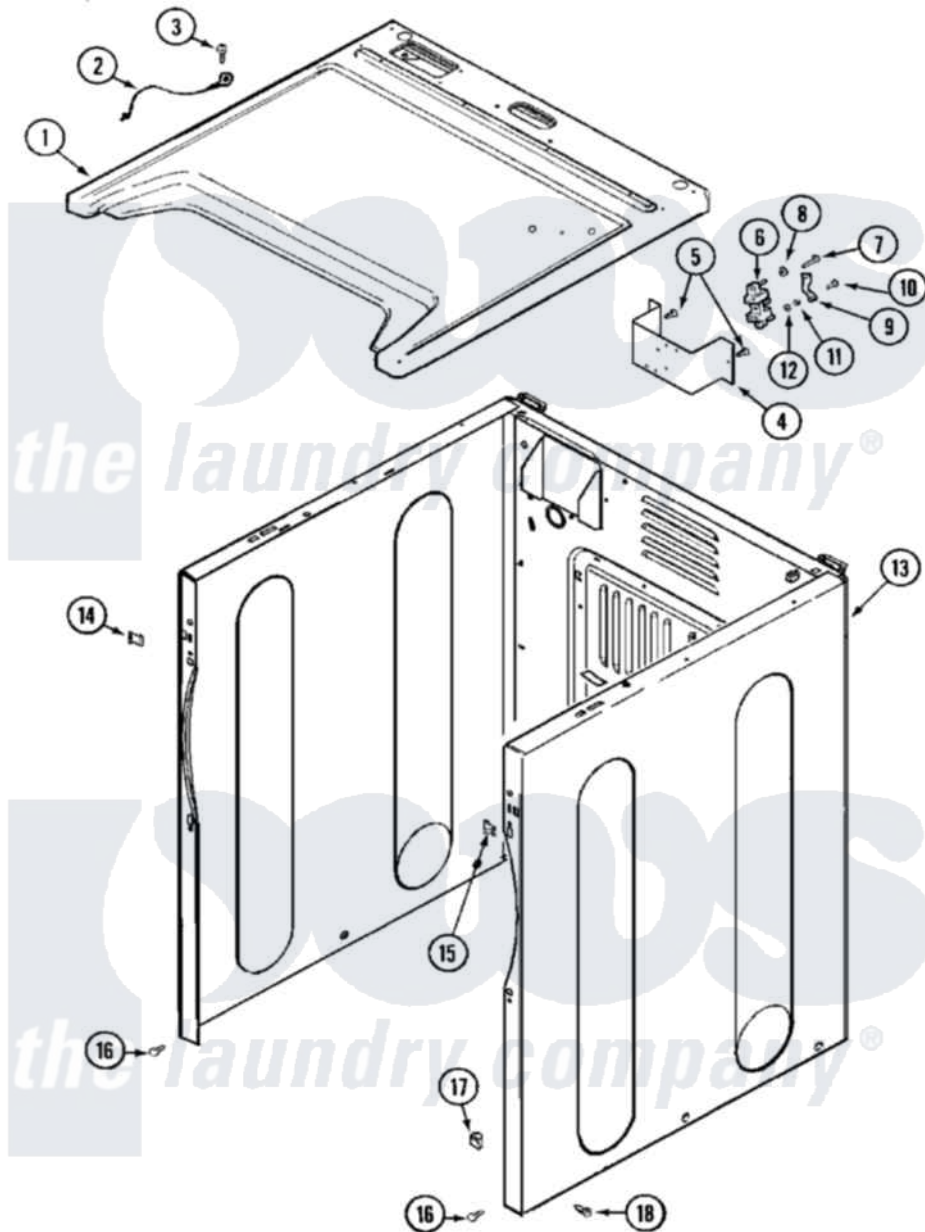

Maytag MDE16CSAYW 02 - CABINET-FRONT

Maytag [Commercial Maytag MDE16CSAYW Dryer Parts](#) Parts Diagram 02 - CABINET-FRONT
 Click on the part number to view part

Item	Original Part Number	Replaced By	Status	Part Description
001	33001949			Cover, Top
"	33002633			Cover, Top
"	NLA		Not Available	COVER, TOP (ALM)
002	22001959			Wire, Ground
003	210186	3370225		Screw
004	NLA		Not Available	BRACKET, TERMINAL BLOCK---NA
005	22001995			Screw Note: Screw, Tumbler Front And Shroud
006	33001244			Block, Terminal
"	33002106			Shield, Terminal Block
007	Y312209	W10001200		Screw
008	Y311270			Washer, Terminal Block
009	Y312184			Strap, Grounding
010	NLA		Not Available	SCREW, GROUND STRAP
011	311484	112432		Nut
012	311093			Washer, Terminal Connection