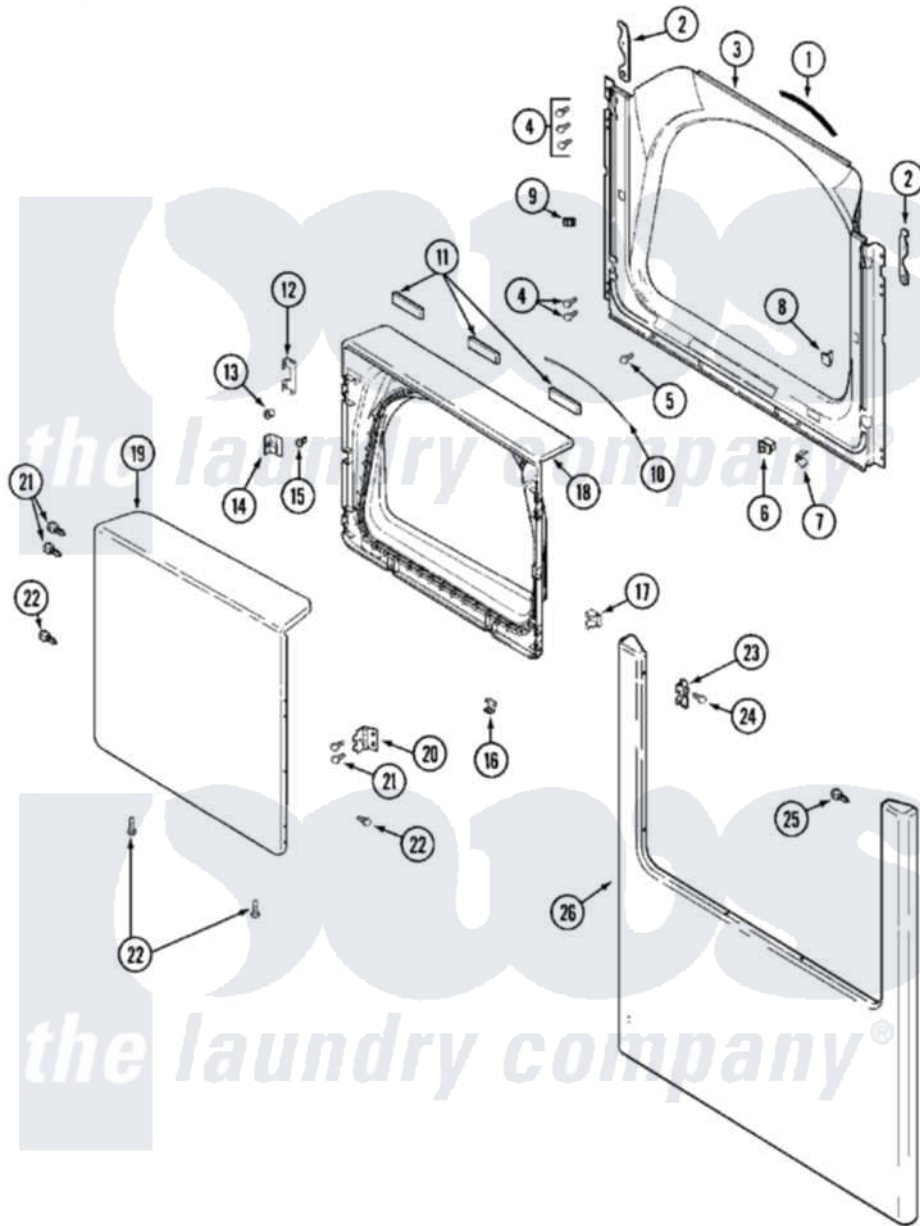

Maytag MDE16CSAYW 03 - DOOR

Maytag [Commercial Maytag MDE16CSAYW Dryer Parts](#) Parts Diagram 03 - DOOR
 Click on the part number to view part

Item	Original Part Number	Replaced By	Status	Part Description
001	33001767			Seal, Shroud
002	22002247	33002597		Hook, Security
003	33001900			Shroud
"	33001954			Shroud
"	NLA		Not Available	(ALM)
004	22001995			Screw Note: Screw, Tumbler Front And Shroud
005	33001768			Screw, Shroud Note: Screw, Shroud And Outlet Duct
006	33001509	W10169313		Switch-Dor
"	33002167			Switch, Door
"	33002239			Switch, Door
007	33001760			Bracket, Hinge
008	NLA		Not Available	PLUG, DOOR CATCH
009	Y304578	LA-1003		Door Catch Kit
010	33002094			Seal, Door
011	33001268		Not Available	PAD, DOOR

012	22002038		Clip, Door
013	33001771		Bushing, Inner Door
014	33001793		Bracket, Strike
015	33001761		Strike, Door
016	22002039		Clip, Door
017	33001763		Plug, Inner Door
018	22002039		Clip, Door
"	22002063		Screw No.8-18AB Wafer Head
"	33001899		Door, Inner
"	33001908		DOOR, INNER (ALM)
"	33002351		Screw
019	33001904		Door, Outer
"	NLA	Not Available	(ALM)
020	33001759		Hinge, Door
021	22002062	98006631	Screw
022	22002063		Screw No.8-18AB Wafer Head
"	22002064	489355	Screw, 8 X 1/2
023	33001764		Cover, Hinge Hole
"	33001765		Cover, Hinge Hole
024	33001846		Screw, Hinge Hole Cover
025	22002243		Screw, Front Panel And Hinge
"	22002244		Clip, Grounding
026	213280	204439	Screw And Fstner Assembly
"	22002239		Clip, Front Panel
"	33001901		Panel, Front
"	NLA	Not Available	(ALM)