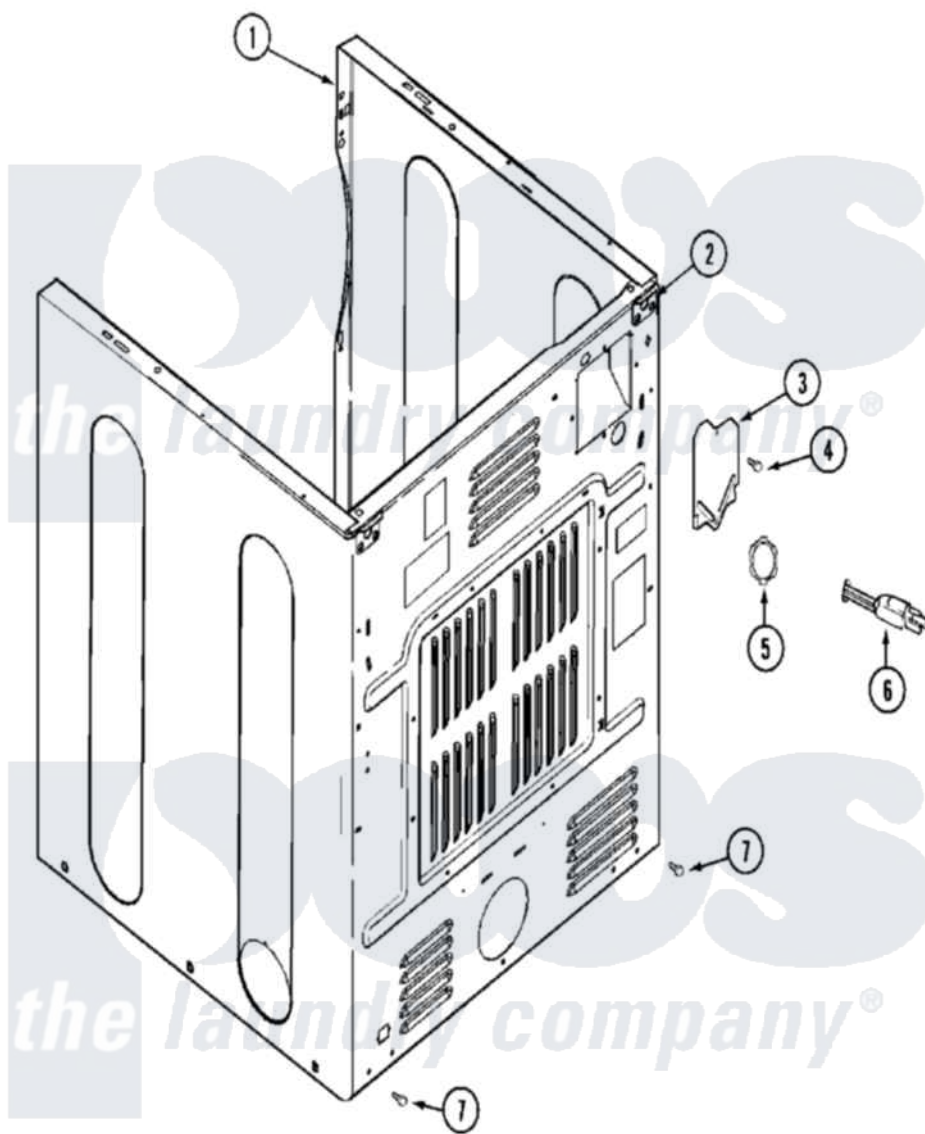

Maytag MDE16CSAYW 04 - CABINET-REAR

Maytag [Commercial Maytag MDE16CSAYW Dryer Parts](#) Parts Diagram 04 - CABINET-REAR
 Click on the part number to view part

| Item | Original Part Number | Replaced By | Status | Part Description |
|------|--------------------------|--------------------------|---------------|---|
| 001 | NLA | | Not Available | CABINET (WHT) |
| 002 | 22001995 | | | Screw Note: Screw, Tumbler Front And Shroud |
| " | 22003367 | 22004095 | | Hinge, Plastic |
| " | NLA | | Not Available | BRACKET, CABINET HINGE |
| 003 | 33001795 | | | Cover, Terminal Block |
| 004 | 22001995 | | | Screw Note: Screw, Tumbler Front And Shroud |
| " | Y912873 | | | Screw, Terminal Block Bracket |
| 005 | 33001425 | | | Locknut, Eared For Canadian |
| 006 | 305168 | 33002916 | | Power Cord, Canadian 240V |
| 007 | 22001995 | | | Screw Note: Screw, Tumbler Front And Shroud |