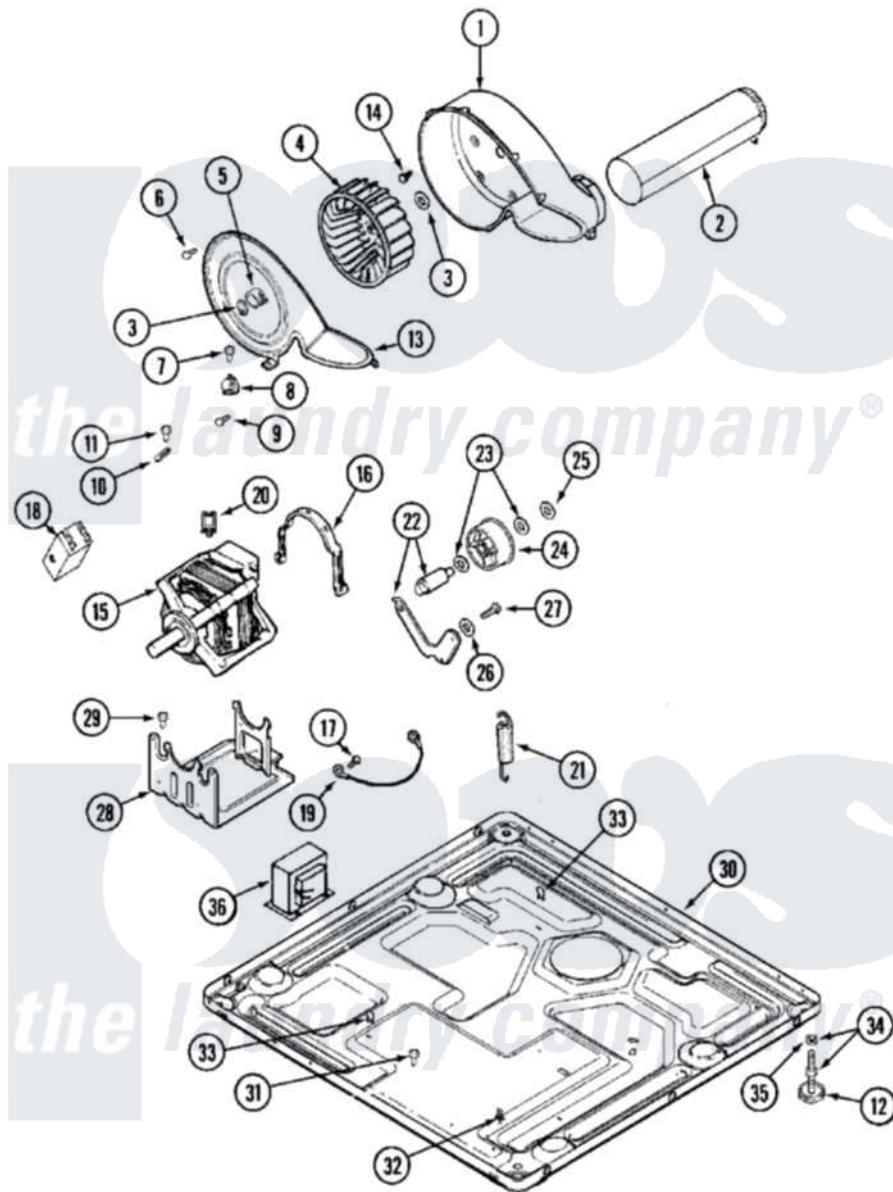

# Maytag MDE16CSAYW 07 - MOTOR DRIVE

Maytag Commercial Maytag MDE16CSAYW Dryer Parts Parts Diagram 07 - MOTOR DRIVE  
 Click on the part number to view part

Item	Original Part Number	Replaced By	Status	Part Description
001	<a href="#">33001789</a>			Housing, Blower
002	<a href="#">22001995</a>			Screw Note: Screw, Tumbler Front And Shroud
"	<a href="#">33001800</a>			Duct Assembly, Exhaust
003	410233	<a href="#">9703438</a>		Ring-Retrn
004	<a href="#">33001790</a>			Wheel, Blower
"	<a href="#">33002797</a>			Wheel, Blower
005	<a href="#">312967</a>			Clamp, Blower Housing
006	33001855	<a href="#">33002917</a>		Screw, No.10-16
007	<a href="#">Y313561</a>			Screw----NA
008	<a href="#">303392</a>			Thermostat, Cycling
"	<a href="#">306967</a>			Thermostat, Multi-Temp Part Not Used Mde26ct-MN Only
"	<a href="#">33001306</a>			Wire Harness, Thermostats
009	22001996	<a href="#">3370225</a>		Screw
010	<a href="#">33001762</a>			Fuse, Thermal
011	NLA		Not Available	SCREW, THERMAL CUT-OFF