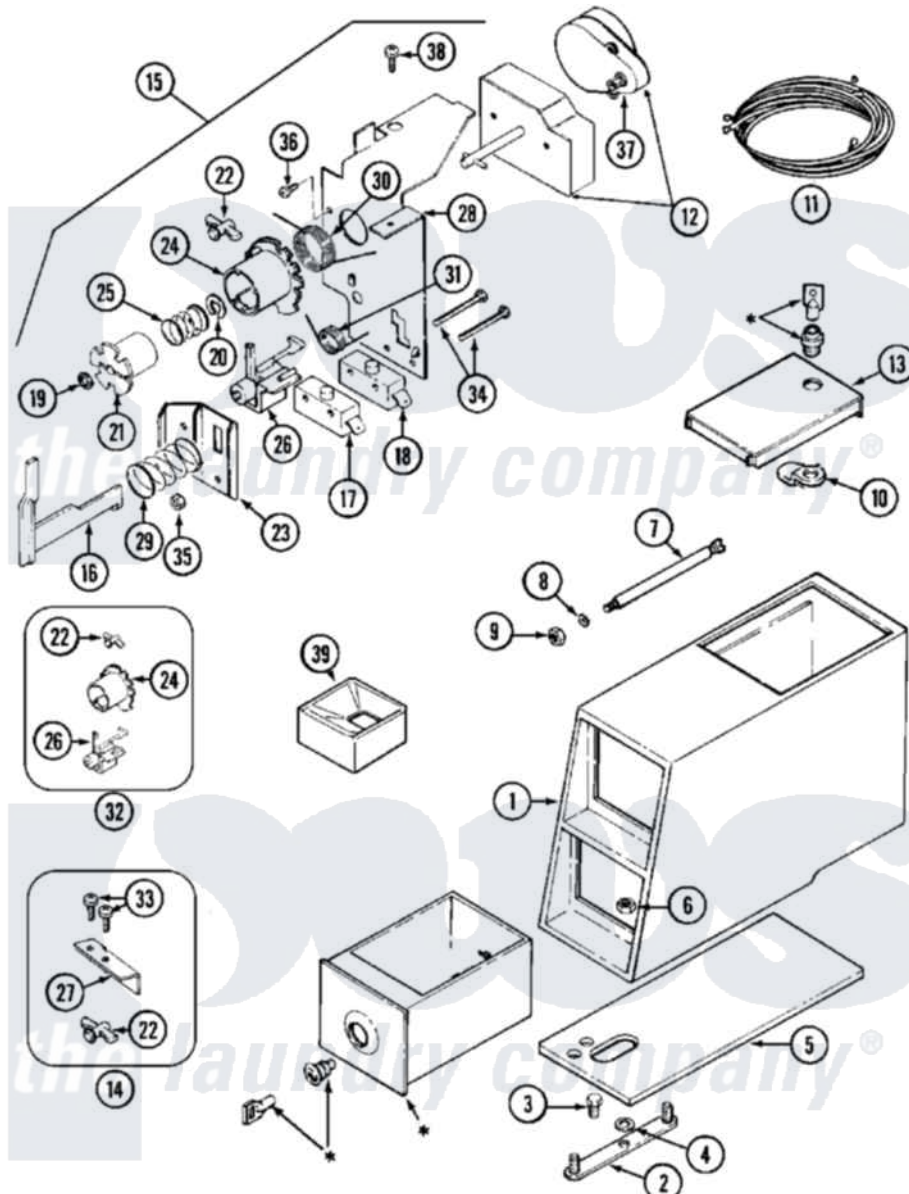

Maytag MDE16CSAYW 08 - CONTROL CENTER

* CONTACT YOUR COMMERCIAL LAUNDRY DISTRIBUTOR

Maytag [Commercial Maytag MDE16CSAYW Dryer Parts](#) Parts Diagram 08 - CONTROL CENTER
 Click on the part number to view part

Item	Original Part Number	Replaced By	Status	Part Description
001	22002478		Not Available	VAULT, COIN (WHT) (ORIGINAL COIN VAULT NLA USE)
"	22002479	22002885		Vault, Coin
002	22001810		Not Available	STRAP, MOUNTING
003	211294	90767		Screw, 8A X 3/8 HeX Washer Head Tapping
004	910309			Washer, Mounting Strap
005	22002072			Gasket, Control Center
"	22002073	22002618		Gasket, Control Center
006	Y052740	62739		Nut, Lock
007	22001903	8576635		Bolt
008	910387			Lockwasher, Vault Assembly
009	Y052721			Nut, Terminal Block Plate
010	NLA		Not Available	CAM, LOCKING
011	33001195			Wire Harness, Timer
012	33001155	33002115		Timer