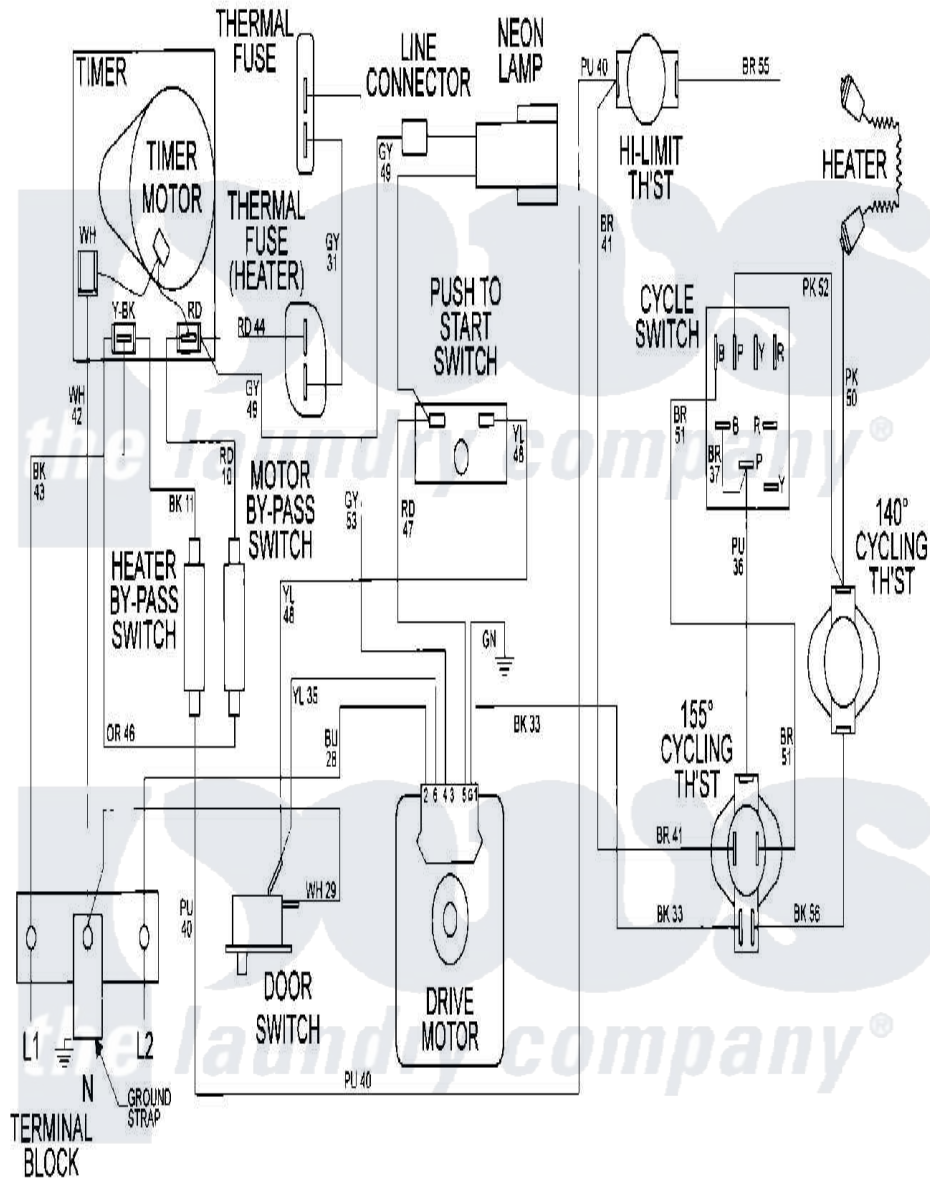

Maytag MDE16CSAYW 09 - WIRING INFORMATION

Maytag [Commercial Maytag MDE16CSAYW Dryer Parts](#) Parts Diagram 09 - WIRING INFORMATION
 Click on the part number to view part

Item	Original Part Number	Replaced By	Status	Part Description
001	NLA		Not Available	WIRING INFORMATION