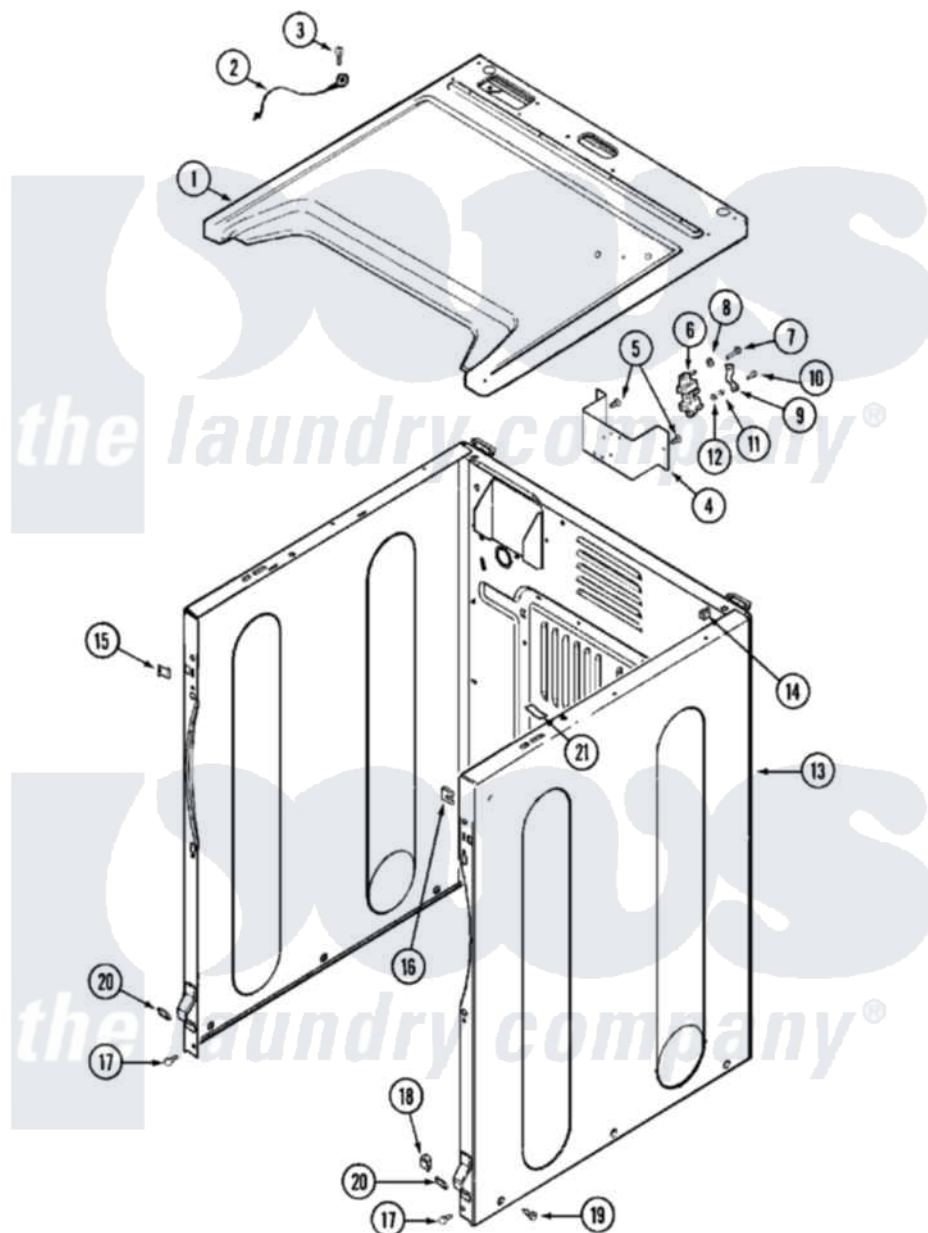

Maytag MDE16CSAYW 10 - CABINET-FRONT (MDE16CSAYQ/MDE16CSAZQ)

Maytag [Commercial Maytag MDE16CSAYW Dryer Parts](#) Parts Diagram 10 - CABINET-FRONT
(MDE16CSAYQ/MDE16CSAZQ)
Click on the part number to view part

Item	Original Part Number	Replaced By	Status	Part Description
001	33002634		Not Available	COVER, TOP (BSQ-AS PK)
"	NLA		Not Available	COVER, TOP (BSQ)
002	22001959			Wire, Ground
003	210186	3370225		Screw
004	NLA		Not Available	BRACKET, TERMINAL BLOCK---NA
005	22001995			Screw Note: Screw, Tumbler Front And Shroud
006	33001244			Block, Terminal
007	Y312209	W10001200		Screw
008	Y311270			Washer, Terminal Block
009	Y312184			Strap, Grounding
010	NLA		Not Available	SCREW, GROUND STRAP
011	311484	112432		Nut
012	311093			Washer, Terminal Connection