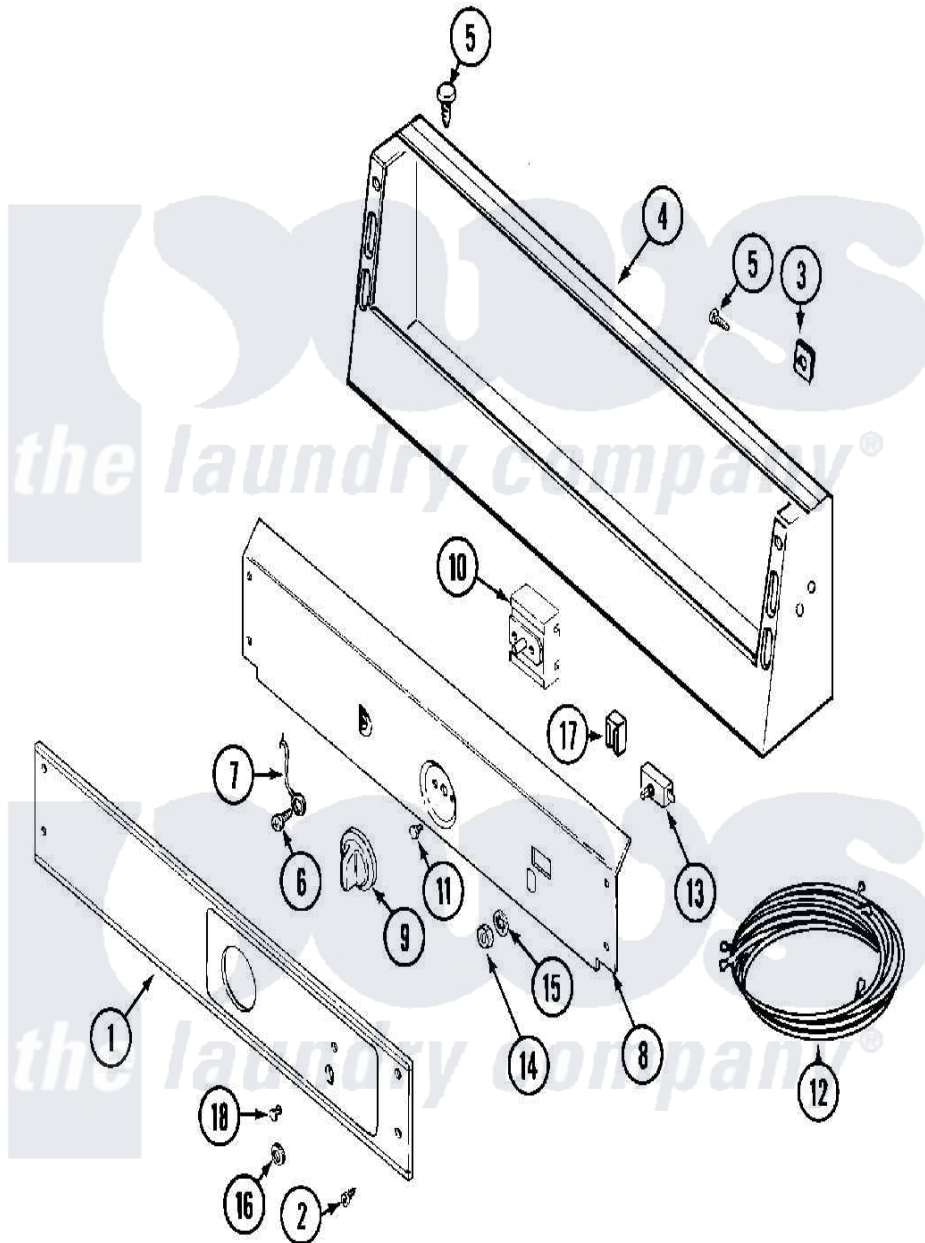

Maytag MDE16CSAZA 01 - CONTROL PANEL

Maytag [Commercial Maytag MDE16CSAZA Dryer Parts](#) Parts Diagram 01 - CONTROL PANEL
 Click on the part number to view part

Item	Original Part Number	Replaced By	Status	Part Description
001	NLA		Not Available	PANEL, CONTROL
002	215506			Screw, Control Panel Overlay
003	215506			Screw, Control Panel Overlay
004	22002329			Console
"	22002330	22002889		Console
"	22003089			Console
005	212276	W10116760		Screw
006	211252			Screw, Ground Wire
007	205810			Wire, Ground
008	33001959			Bracket, Back
"	33002522			Bracket, Back
"	NLA		Not Available	BRACKET, BACK (ALM)
009	306938			Knob, Selector Switch
010	307237	W10327105		Switch, Cycle Selection
"	33002276			Switch, Cycle Selector
011	Y313588	488234		Screw 8-32 X 1/4

012	33001961		Wire Harness, Main
"	33002240		Wire Harness, Main
"	33002243		Wire Harness, Main
"	NLA	Not Available	WIRE HARNESS, MAIN
013	306940	W10149462	Switch, Push-To-Start
014	Y312706	422617	Nut
015	312751		Lockwasher, Start Switch
016	Y312702		Knurled Nut, Start Switch
017	204075	Not Available	PILOT LAMP (DG MODELS ONLY)
"	22001365	W10139459	Lamp-Indicator 230 V.
018	215564		Lens, Indicator Light
019	16009021		Manual, Service-No Refund