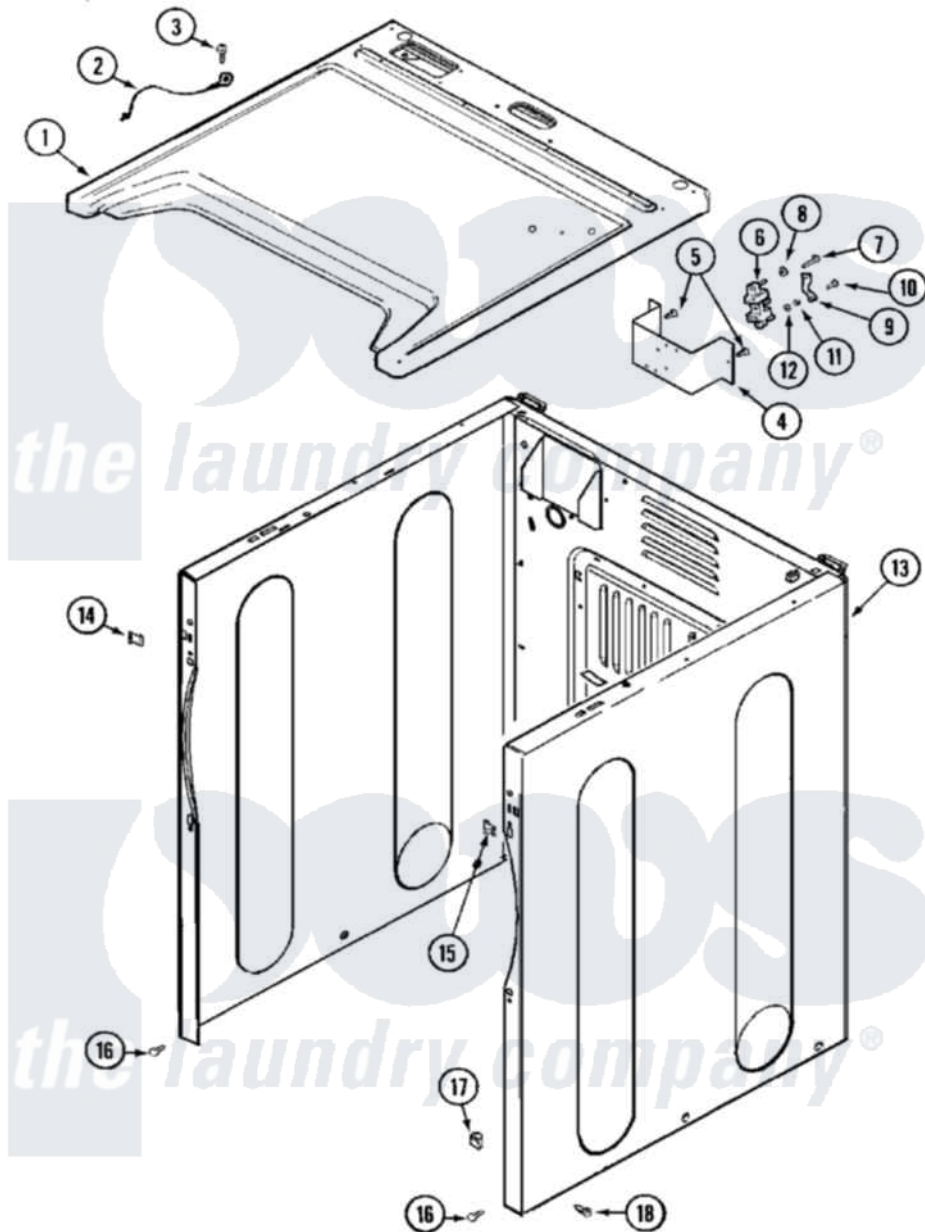

Maytag MDE16CSAZA 02 - CABINET-FRONT

Maytag [Commercial Maytag MDE16CSAZA Dryer Parts](#) Parts Diagram 02 - CABINET-FRONT
 Click on the part number to view part

Item	Original Part Number	Replaced By	Status	Part Description
001	33001949			Cover, Top
"	33002633			Cover, Top
"	NLA		Not Available	COVER, TOP (ALM)
002	22001959			Wire, Ground
003	210186	3370225		Screw
004	NLA		Not Available	BRACKET, TERMINAL BLOCK---NA
005	22001995			Screw Note: Screw, Tumbler Front And Shroud
006	33001244			Block, Terminal
"	33002106			Shield, Terminal Block
007	Y312209	W10001200		Screw
008	Y311270			Washer, Terminal Block
009	Y312184			Strap, Grounding
010	NLA		Not Available	SCREW, GROUND STRAP
011	311484	112432		Nut
012	311093			Washer, Terminal Connection