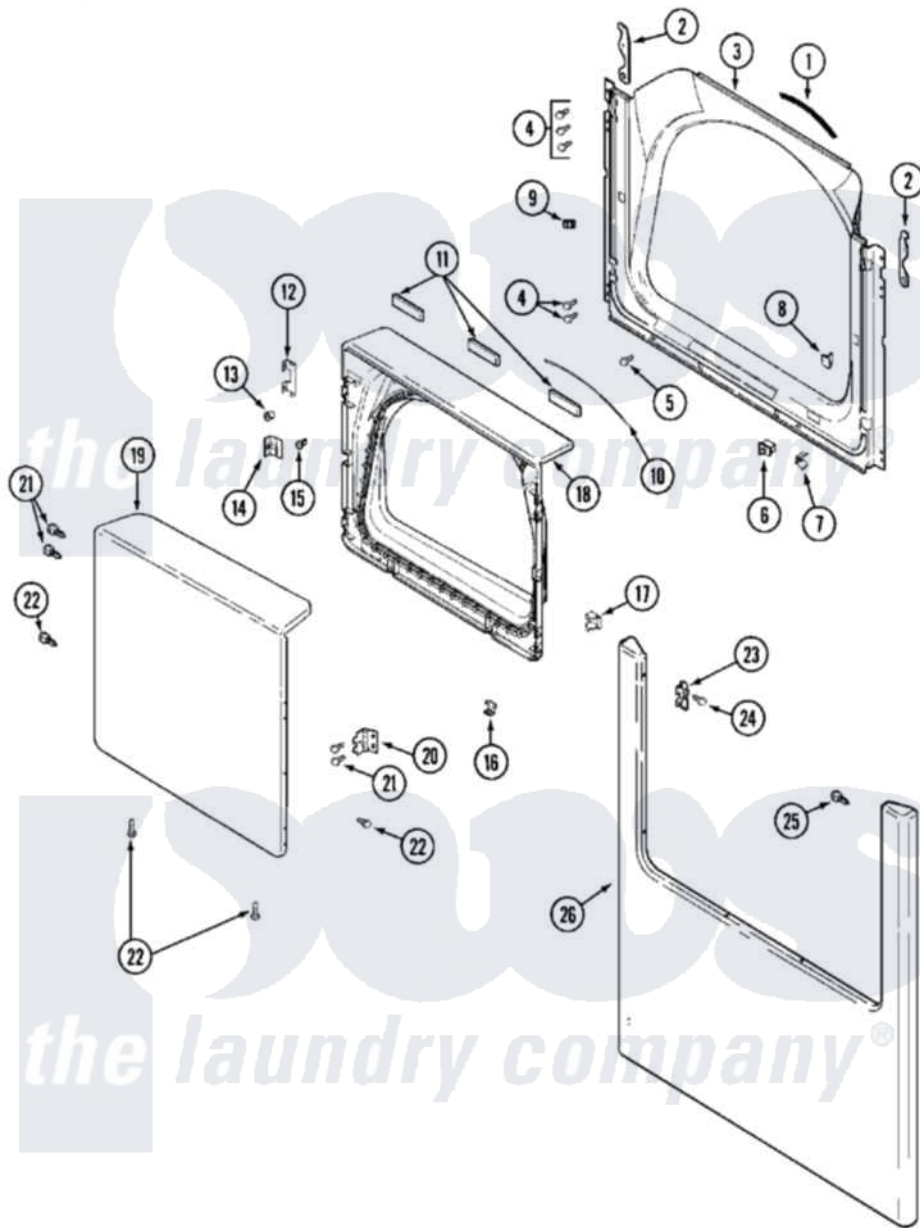

Maytag MDE16CSAZA 03 - DOOR

Maytag [Commercial Maytag MDE16CSAZA Dryer Parts](#) Parts Diagram 03 - DOOR
 Click on the part number to view part

Item	Original Part Number	Replaced By	Status	Part Description
001	33001767			Seal, Shroud
002	22002247	33002597		Hook, Security
003	33001900			Shroud
"	33001954			Shroud
"	NLA		Not Available	(ALM)
004	22001995			Screw Note: Screw, Tumbler Front And Shroud
005	33001768			Screw, Shroud Note: Screw, Shroud And Outlet Duct
006	33001509	W10169313		Switch-Dor
"	33002167			Switch, Door
"	33002239			Switch, Door
007	33001760			Bracket, Hinge
008	NLA		Not Available	PLUG, DOOR CATCH
009	Y304578	LA-1003		Door Catch Kit
010	33002094			Seal, Door
011	33001268		Not Available	PAD, DOOR

012	22002038		Clip, Door
013	33001771		Bushing, Inner Door
014	33001793		Bracket, Strike
015	33001761		Strike, Door
016	22002039		Clip, Door
017	33001763		Plug, Inner Door
018	22002039		Clip, Door
"	22002063		Screw No.8-18AB Wafer Head
"	33001899		Door, Inner
"	33001908		DOOR, INNER (ALM)
"	33002351		Screw
019	33001904		Door, Outer
"	NLA	Not Available	(ALM)
020	33001759		Hinge, Door
021	22002062	98006631	Screw
022	22002063		Screw No.8-18AB Wafer Head
"	22002064	489355	Screw, 8 X 1/2
023	33001764		Cover, Hinge Hole
"	33001765		Cover, Hinge Hole
024	33001846		Screw, Hinge Hole Cover
025	22002243		Screw, Front Panel And Hinge
"	22002244		Clip, Grounding
026	213280	204439	Screw And Fstner Assembly
"	22002239		Clip, Front Panel
"	33001901		Panel, Front
"	NLA	Not Available	(ALM)