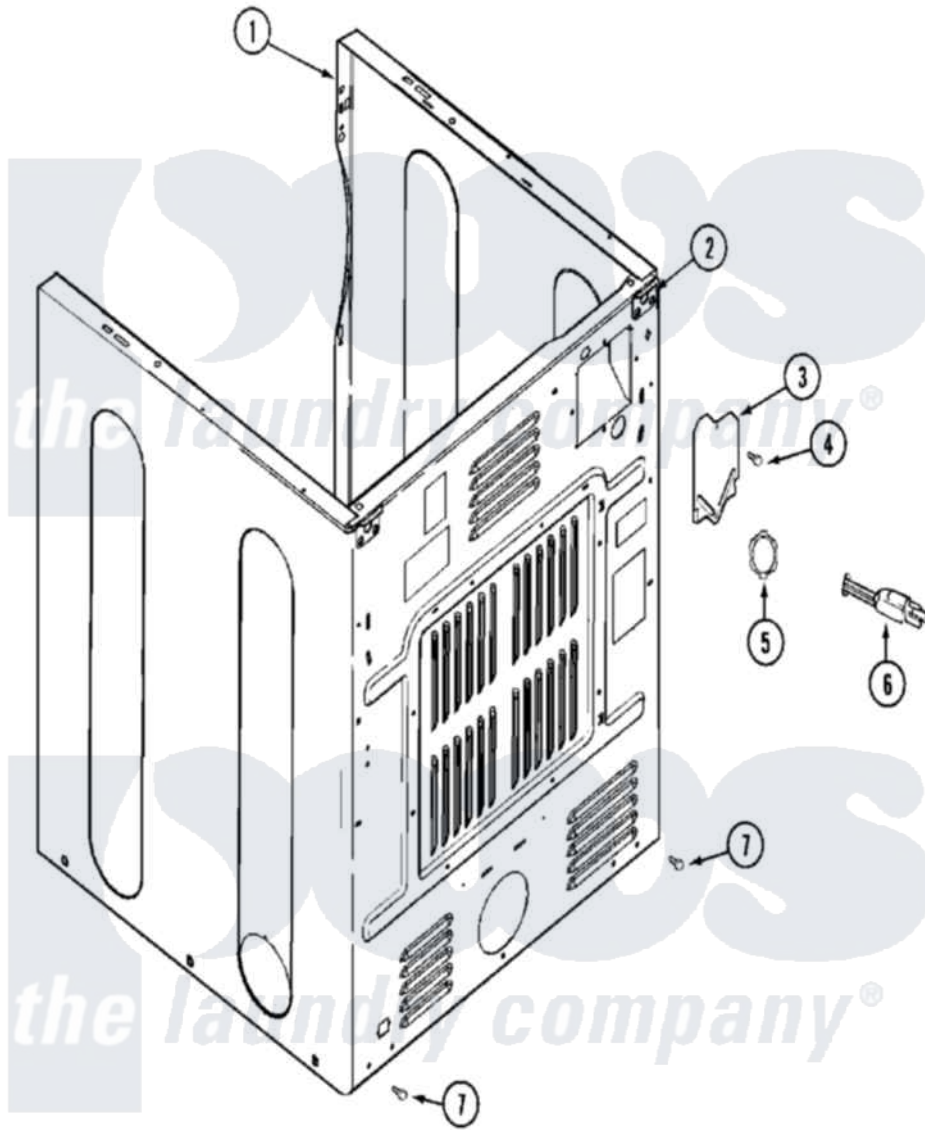

Maytag MDE16CSAZA 04 - CABINET-REAR

Maytag Commercial Maytag MDE16CSAZA Dryer Parts Parts Diagram 04 - CABINET-REAR
 Click on the part number to view part

Item	Original Part Number	Replaced By	Status	Part Description
001	NLA		Not Available	CABINET (WHT)
002	22001995			Screw Note: Screw, Tumbler Front And Shroud
"	22003367	22004095		Hinge, Plastic
"	NLA		Not Available	BRACKET, CABINET HINGE
003	33001795			Cover, Terminal Block
004	22001995			Screw Note: Screw, Tumbler Front And Shroud
"	Y912873			Screw, Terminal Block Bracket
005	33001425			Locknut, Eared For Canadian
006	305168	33002916		Power Cord, Canadian 240V
007	22001995			Screw Note: Screw, Tumbler Front And Shroud