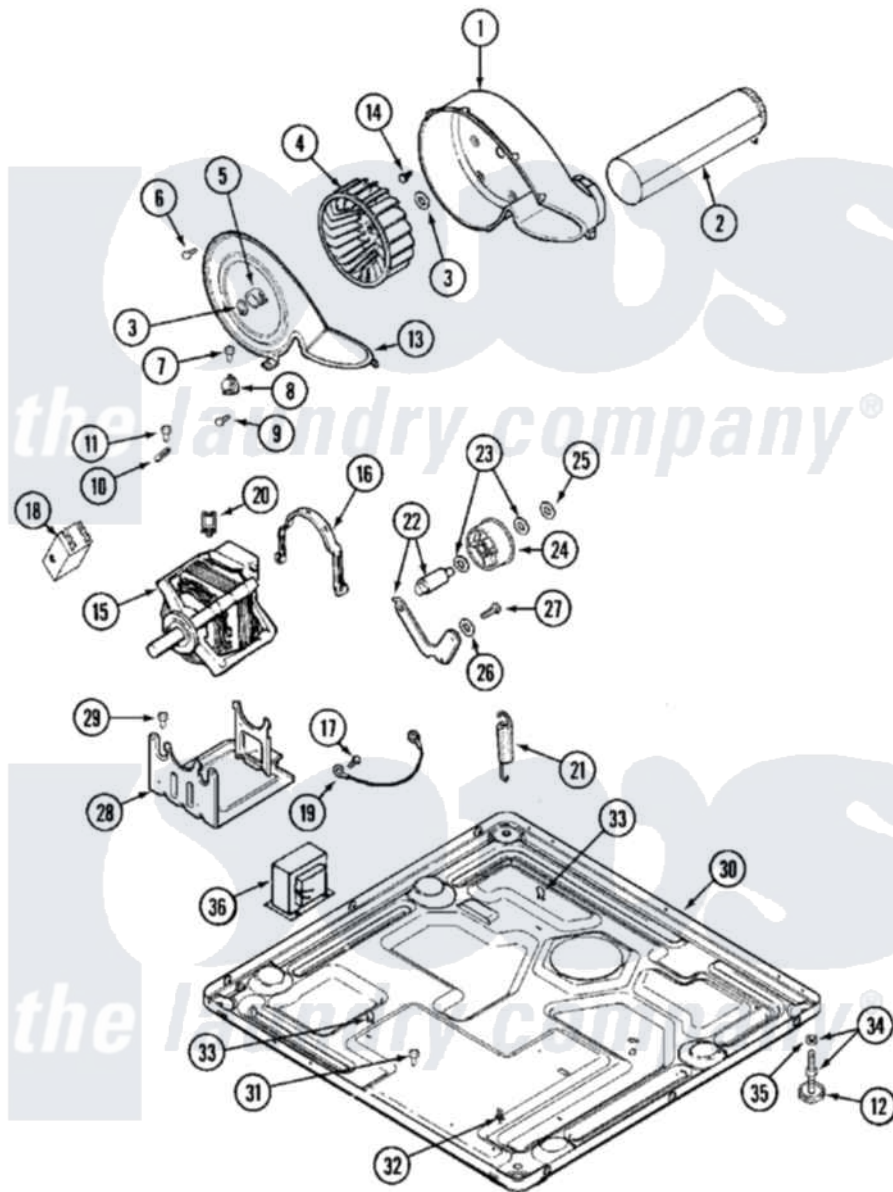

Maytag MDE16CSAZA 07 - MOTOR DRIVE

Maytag [Commercial Maytag MDE16CSAZA Dryer Parts](#) Parts Diagram 07 - MOTOR DRIVE
 Click on the part number to view part

Item	Original Part Number	Replaced By	Status	Part Description
001	33001789			Housing, Blower
002	22001995			Screw Note: Screw, Tumbler Front And Shroud
"	33001800			Duct Assembly, Exhaust
003	410233	9703438		Ring-Retrn
004	33001790			Wheel, Blower
"	33002797			Wheel, Blower
005	312967			Clamp, Blower Housing
006	33001855	33002917		Screw, No.10-16
007	Y313561			Screw----NA
008	303392			Thermostat, Cycling
"	306967			Thermostat, Multi-Temp Part Not Used Mde26ct-MN Only
"	33001306			Wire Harness, Thermostats
009	22001996	3370225		Screw
010	33001762			Fuse, Thermal
011	NLA		Not Available	SCREW, THERMAL CUT-OFF