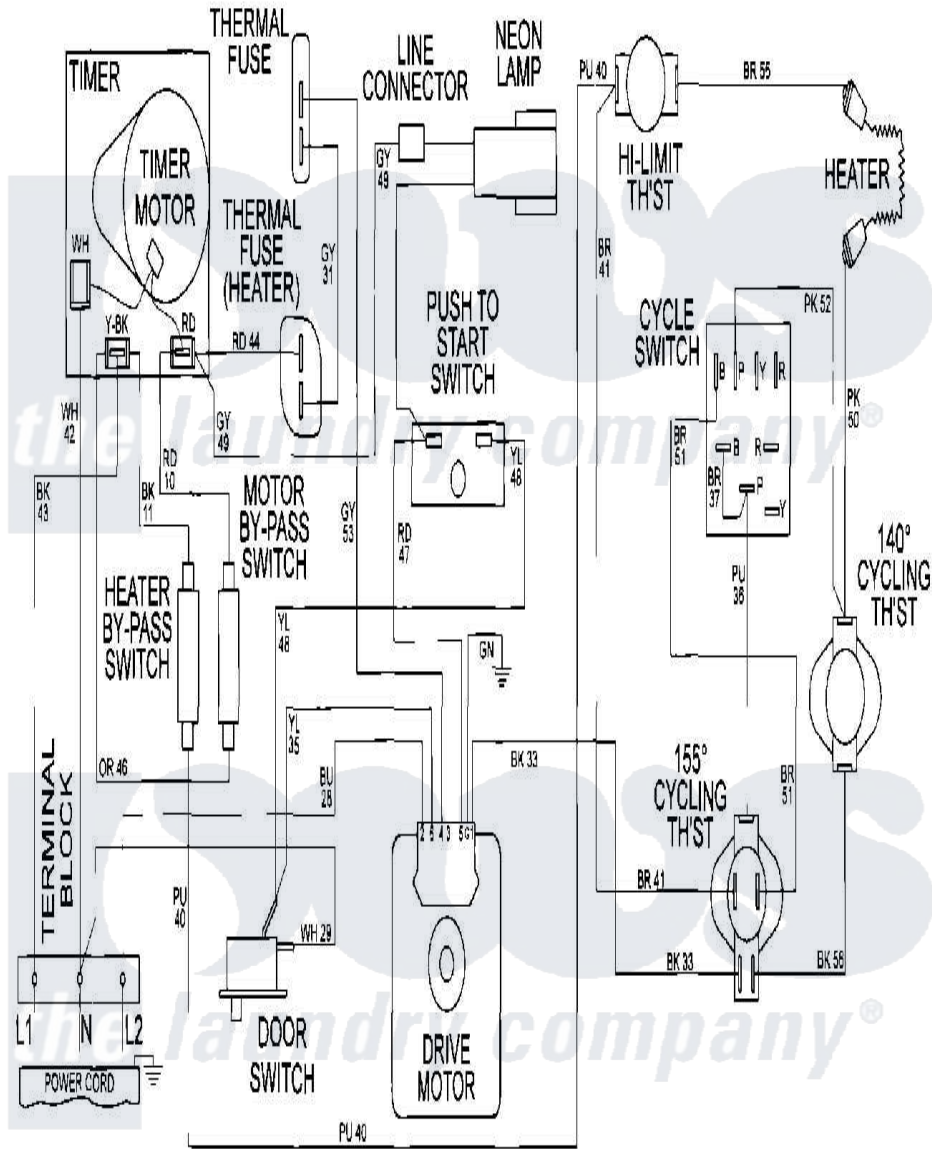

# Maytag MDE16CSAZA 09 - WIRING INFORMATION

Maytag [Commercial Maytag MDE16CSAZA Dryer Parts](#) Parts Diagram 09 - WIRING INFORMATION  
 Click on the part number to view part

Item	Original Part Number	Replaced By	Status	Part Description
001	NLA		Not Available	WIRING INFORMATION