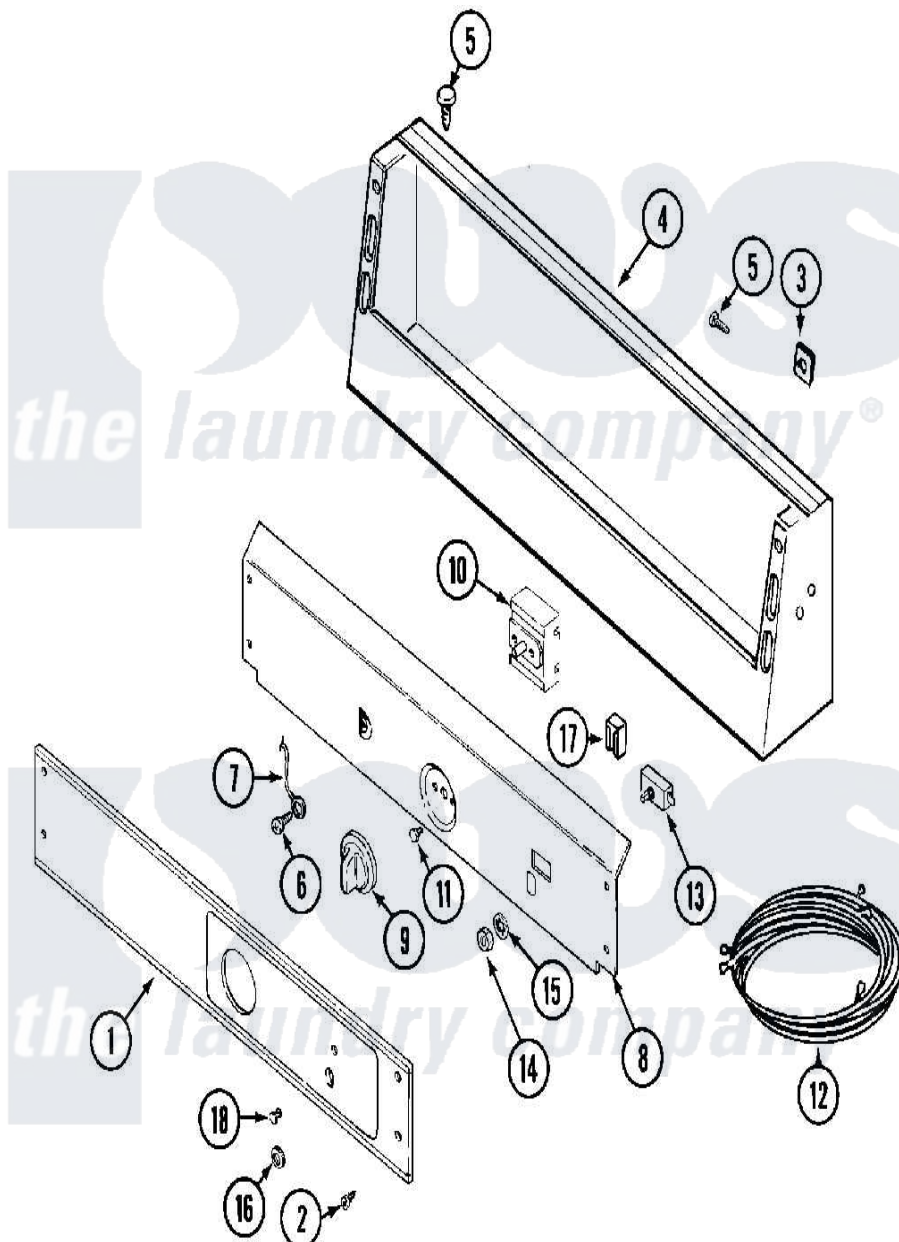

**Maytag MDE16CSAZQ 01 - CONTROL PANEL
(MDE16CSAYQ/MDE16CSAZQ)**

Maytag [Commercial Maytag MDE16CSAZQ Dryer Parts](#) Parts Diagram 01 - CONTROL PANEL
(MDE16CSAYQ/MDE16CSAZQ)
Click on the part number to view part

Item	Original Part Number	Replaced By	Status	Part Description
001	NLA		Not Available	PANEL, CONTROL
002	215506			Screw, Control Panel Overlay
003	215506			Screw, Control Panel Overlay
004	22002889			Console
"	22003088			Console
005	212276	W10116760		Screw
006	211252			Screw, Ground Wire
007	205810			Wire, Ground
008	33002432			Bracket, Back
"	33002521			Bracket, Back
009	306938			Knob, Selector Switch
010	307237	W10327105		Switch, Cycle Selection
011	Y313588	488234		Screw 8-32 X 1/4
012	33002240			Wire Harness, Main
013	306940	W10149462		Switch, Push-To-Start

014	Y312706	422617	Nut
015	312751		Lockwasher, Start Switch
016	Y312702		Knurled Nut, Start Switch
017	204075	Not Available	PILOT LAMP (DG MODELS ONLY)
018	215564		Lens, Indicator Light
019	16009021		Manual, Service-No Refund