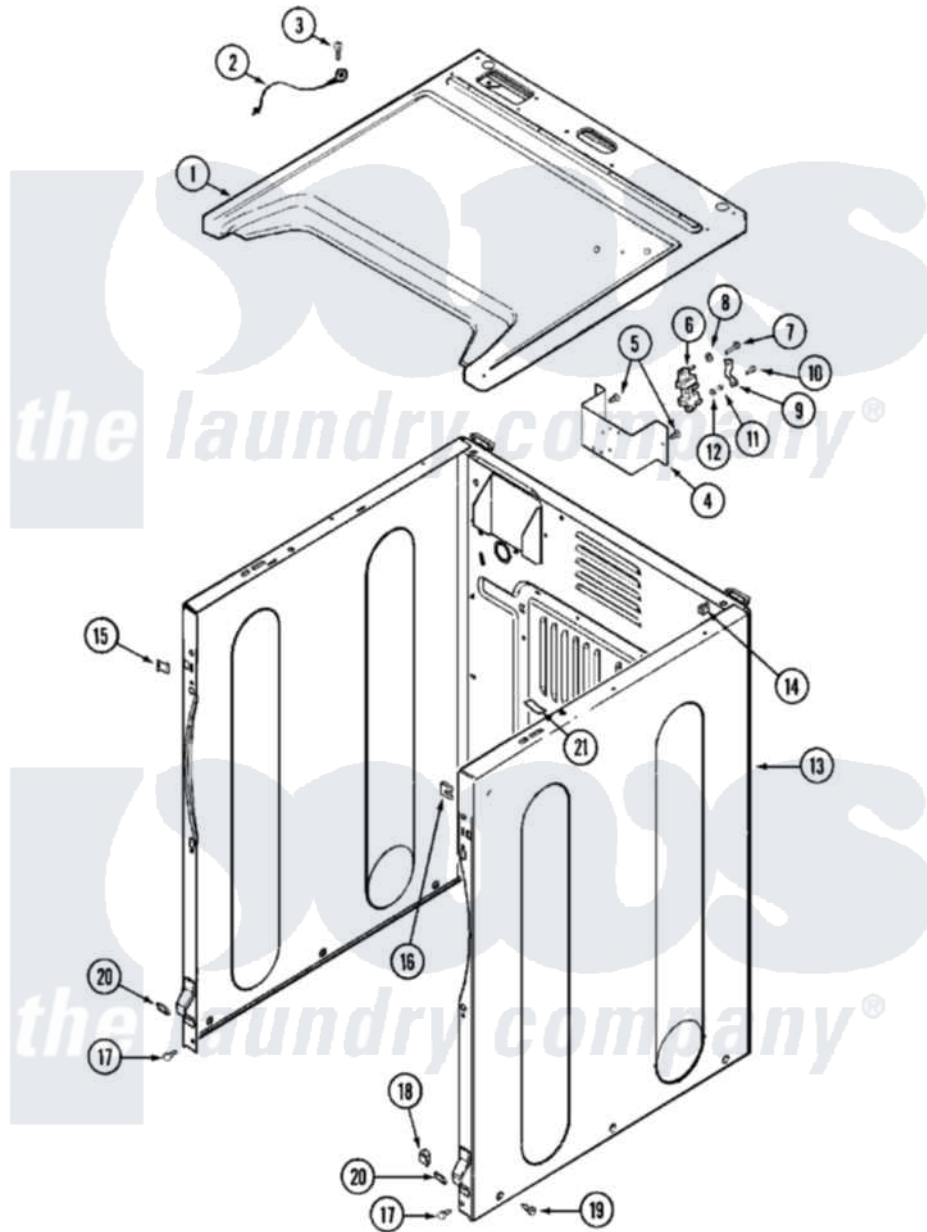

**Maytag MDE16CSAZQ 04 - CABINET-FRONT
(MDE16CSAYQ/MDE16CSAZQ)**

Maytag [Commercial Maytag MDE16CSAZQ Dryer Parts](#) Parts Diagram 04 - CABINET-FRONT
(MDE16CSAYQ/MDE16CSAZQ)

[Click on the part number to view part](#)

Item	Original Part Number	Replaced By	Status	Part Description
001	33002634		Not Available	COVER, TOP (BSQ-AS PK)
"	NLA		Not Available	COVER, TOP (BSQ)
002	22001959			Wire, Ground
003	210186	3370225		Screw
004	NLA		Not Available	BRACKET, TERMINAL BLOCK---NA
005	22001995			Screw Note: Screw, Tumbler Front And Shroud
006	33001244			Block, Terminal
007	Y312209	W10001200		Screw
008	Y311270			Washer, Terminal Block
009	Y312184			Strap, Grounding
010	NLA		Not Available	SCREW, GROUND STRAP
011	311484	112432		Nut
012	311093			Washer, Terminal Connection