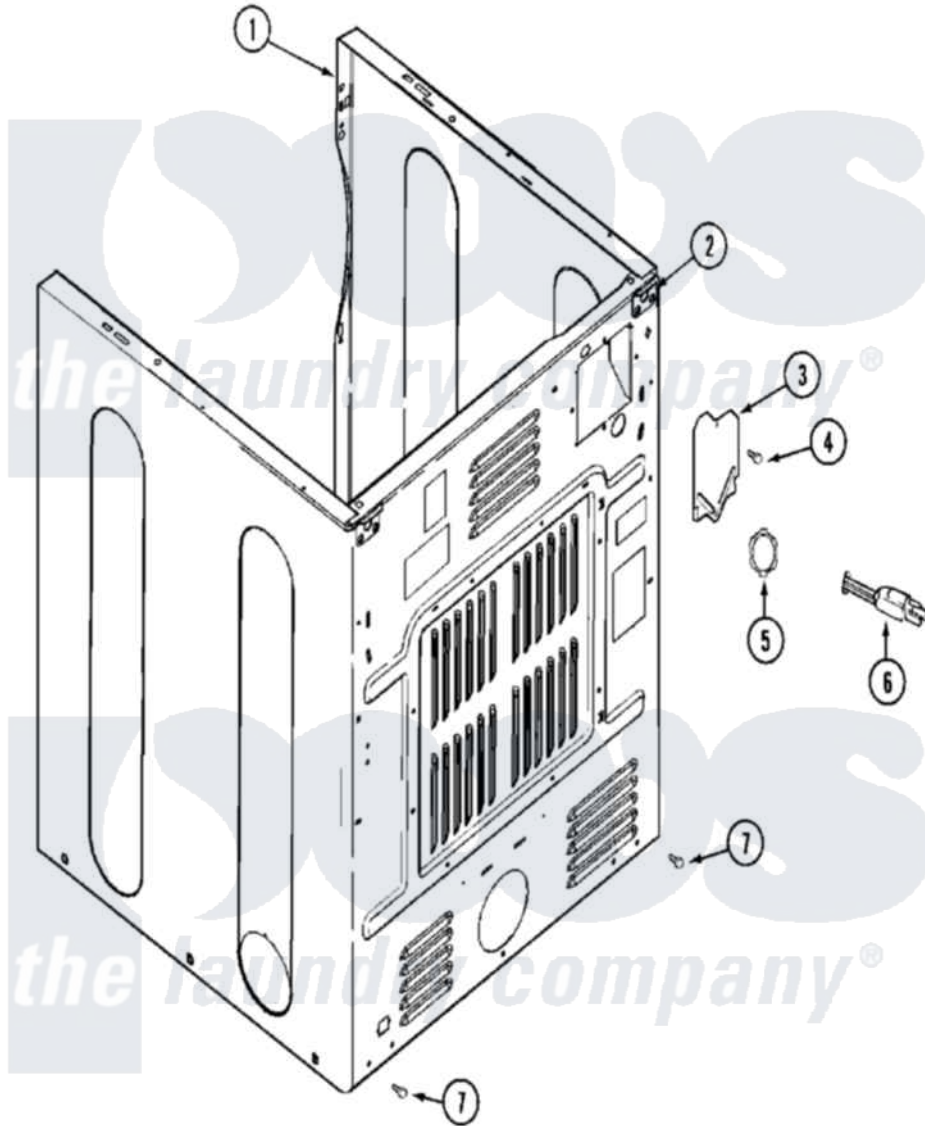

**Maytag MDE16CSAZQ 05 - CABINET-REAR  
(MDE16CSAYQ/MDE16CSAZQ)**

Maytag [Commercial Maytag MDE16CSAZQ Dryer Parts](#) Parts Diagram 05 - CABINET-REAR  
(MDE16CSAYQ/MDE16CSAZQ)  
Click on the part number to view part

Item	Original Part Number	Replaced By	Status	Part Description
001	NLA		Not Available	CABINET (BSQ)
002	<a href="#">22001995</a>			Screw Note: Screw, Tumbler Front And Shroud
"	22003367	<a href="#">22004095</a>		Hinge, Plastic
"	NLA		Not Available	BRACKET, CABINET HINGE
003	<a href="#">33001795</a>			Cover, Terminal Block
004	<a href="#">22001995</a>			Screw Note: Screw, Tumbler Front And Shroud
005	<a href="#">33001425</a>			Locknut, Eared For Canadian
006	305168	<a href="#">33002916</a>		Power Cord, Canadian 240V
007	<a href="#">22001995</a>			Screw Note: Screw, Tumbler Front And Shroud